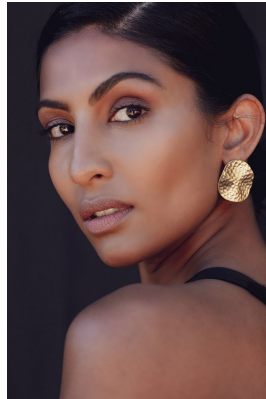

BOSS MODELS

JOHANNESBURG

AVANIA REDDY

Height: 168cm Bust: 83cm Waist: 66cm Hips: 100cm Shoe: 6 UK Hair: Brown Eyes: Brown

BOSS MODELS

JOHANNESBURG

AVANIA REDDY

Height: 168cm Bust: 83cm Waist: 66cm Hips: 100cm Shoe: 6 UK Hair: Brown Eyes: Brown