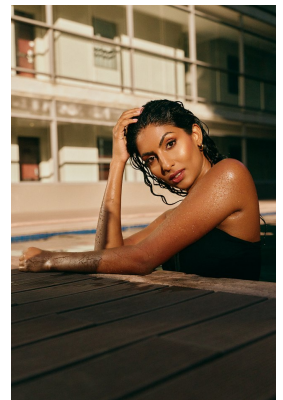

BOSS MODELS

JOHANNESBURG

AVANIA REDDY

Height: 168cm Bust: 83cm Waist: 66cm Hips: 100cm Shoe: 6 UK Hair: Brown Eyes: Brown

BOSS MODELS

JOHANNESBURG

AVANIA REDDY

Height: 168cm Bust: 83cm Waist: 66cm Hips: 100cm Shoe: 6 UK Hair: Brown Eyes: Brown