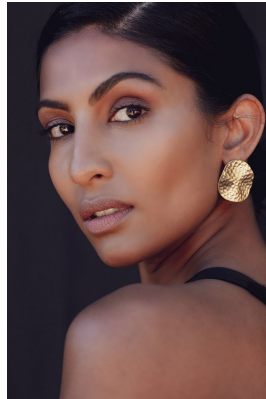

BOSS MODELS

JOHANNESBURG

AVANIA REDDY

Height: 168cm Bust: 83cm Waist: 66cm Hips: 100cm Shoe: 6 UK Hair: Brown Eyes: Brown