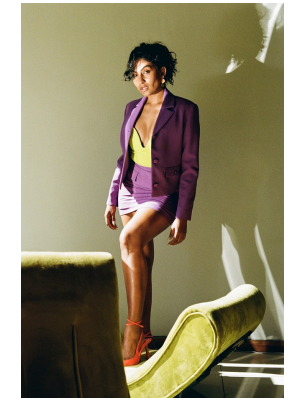

BOSS MODELS

JOHANNESBURG

AVANIA REDDY

Height: 168cm Bust: 83cm Waist: 66cm Hips: 100cm Shoe: 6 UK Hair: Brown Eyes: Brown

BOSS MODELS

JOHANNESBURG

AVANIA REDDY

Height: 168cm Bust: 83cm Waist: 66cm Hips: 100cm Shoe: 6 UK Hair: Brown Eyes: Brown