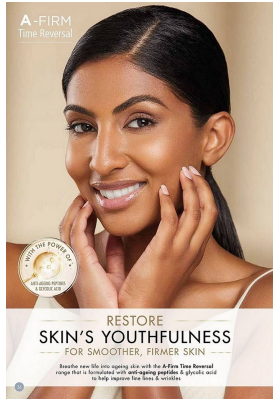

BOSS MODELS

JOHANNESBURG

AVANIA REDDY

Height: 168cm Bust: 83cm Waist: 66cm Hips: 100cm Shoe: 6 UK Hair: Brown Eyes: Brown

BOSS MODELS

JOHANNESBURG

AVANIA REDDY

Height: 168cm Bust: 83cm Waist: 66cm Hips: 100cm Shoe: 6 UK Hair: Brown Eyes: Brown