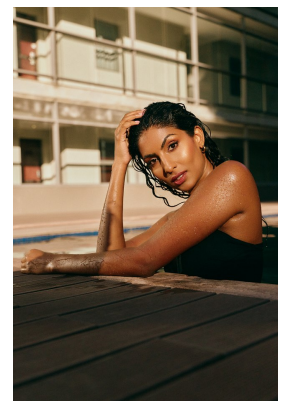

BOSS MODELS

JOHANNESBURG

AVANIA REDDY

Height: 168cm Bust: 83cm Waist: 66cm Hips: 100cm Shoe: 6 UK Hair: Brown Eyes: Brown