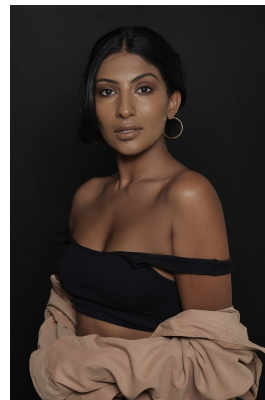

BOSS MODELS

JOHANNESBURG

AVANIA REDDY

Height: 168cm Bust: 83cm Waist: 66cm Hips: 100cm Shoe: 6 UK Hair: Brown Eyes: Brown

BOSS MODELS

JOHANNESBURG

AVANIA REDDY

Height: 168cm Bust: 83cm Waist: 66cm Hips: 100cm Shoe: 6 UK Hair: Brown Eyes: Brown