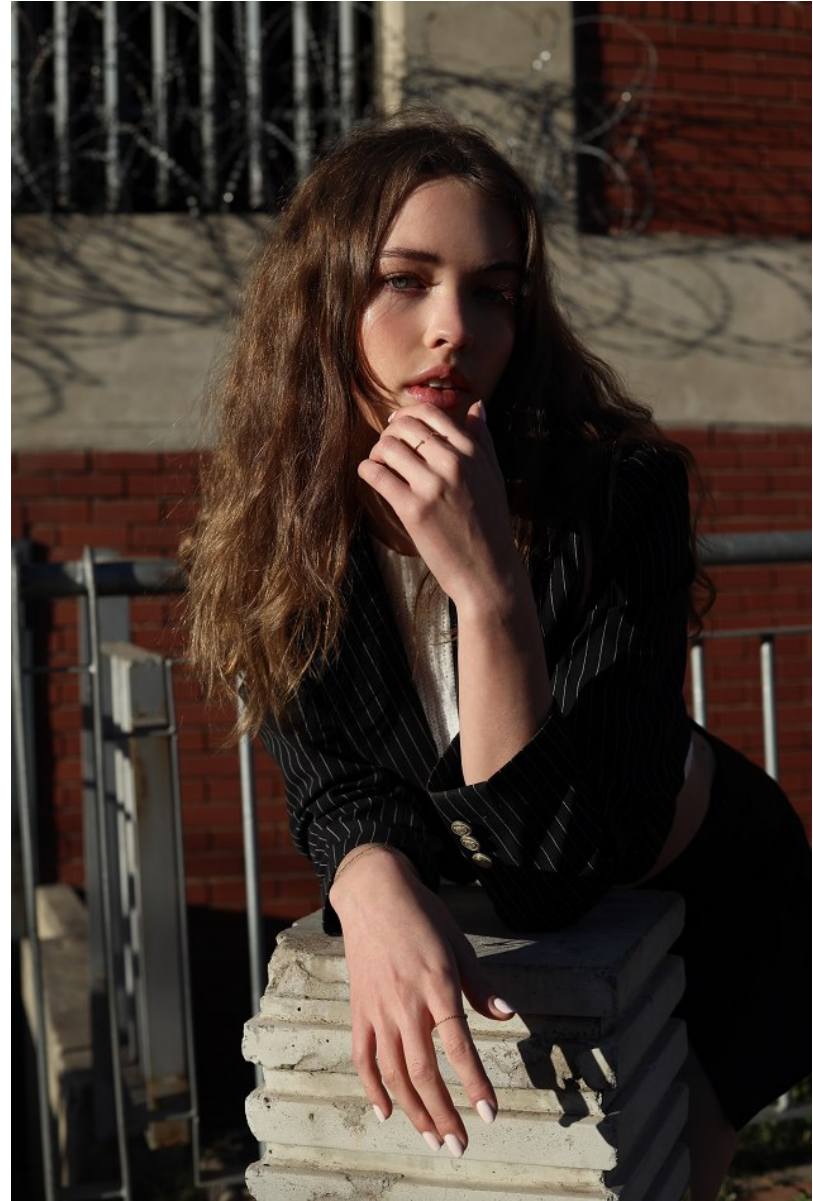

BOSS MODELS

JOHANNESBURG

ELLA AMREIN

Height: 174cm Bust: 88cm Waist: 67cm Hips: 92cm Shoe: 7 UK Hair: Light Brown Eyes: Green