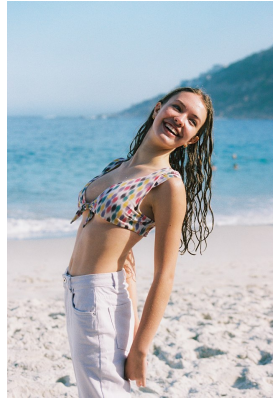

BOSS MODELS

JOHANNESBURG

ELLA AMREIN

Height: 174cm Bust: 88cm Waist: 67cm Hips: 92cm Shoe: 7 UK Hair: Light Brown Eyes: Green

BOSS MODELS

JOHANNESBURG

ELLA AMREIN

Height: 174cm Bust: 88cm Waist: 67cm Hips: 92cm Shoe: 7 UK Hair: Light Brown Eyes: Green