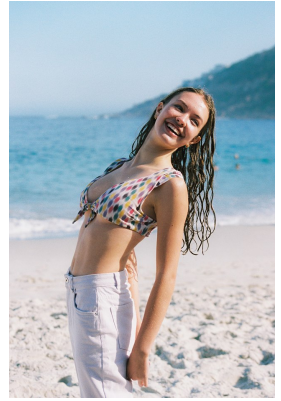

BOSS MODELS

JOHANNESBURG

ELLA AMREIN

Height: 174cm Bust: 88cm Waist: 67cm Hips: 92cm Shoe: 7 UK Hair: Light Brown Eyes: Green

BOSS MODELS

JOHANNESBURG

ELLA AMREIN

Height: 174cm Bust: 88cm Waist: 67cm Hips: 92cm Shoe: 7 UK Hair: Light Brown Eyes: Green