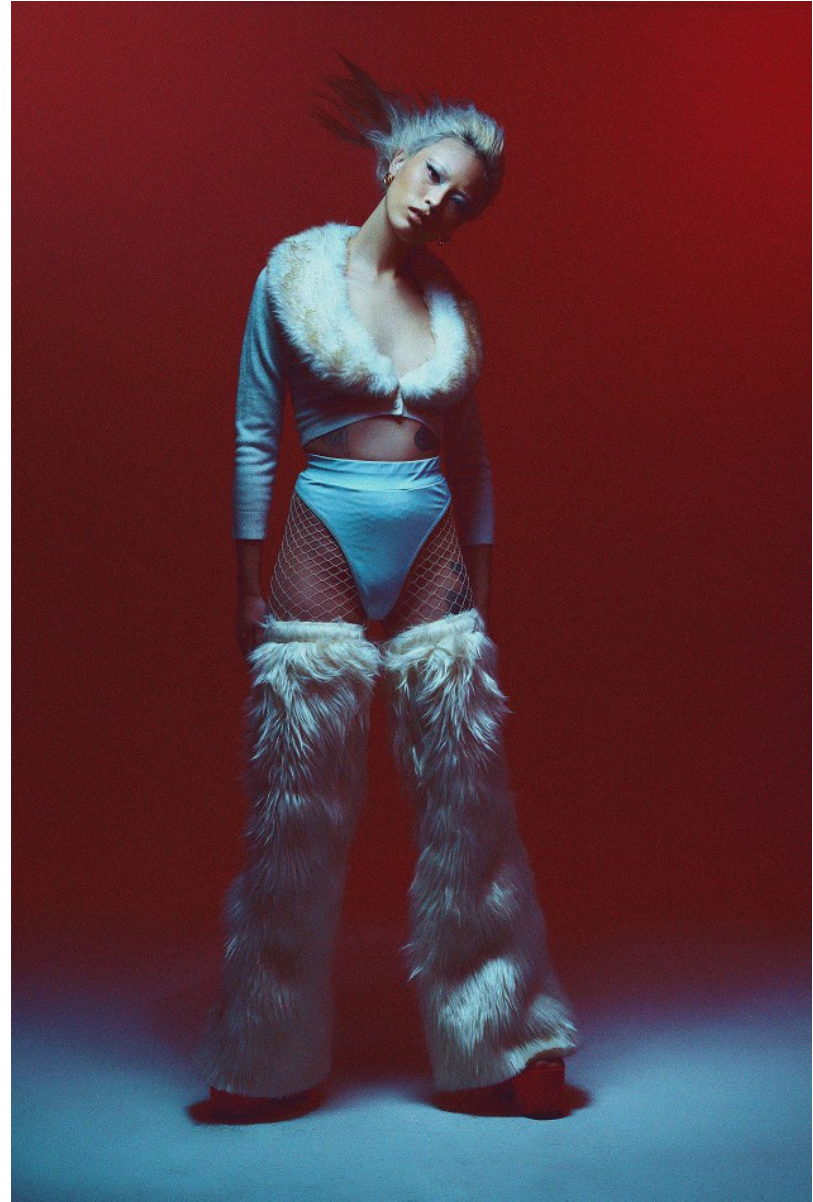

BOSS MODELS

JOHANNESBURG

AI-MEE DING

Height: 165cm Bust: 78cm Waist: 61cm Hips: 86cm Shoe: 3 UK Hair: Silver Eyes: Brown

BOSS MODELS

JOHANNESBURG

AI-MEE DING

Height: 165cm Bust: 78cm Waist: 61cm Hips: 86cm Shoe: 3 UK Hair: Silver Eyes: Brown