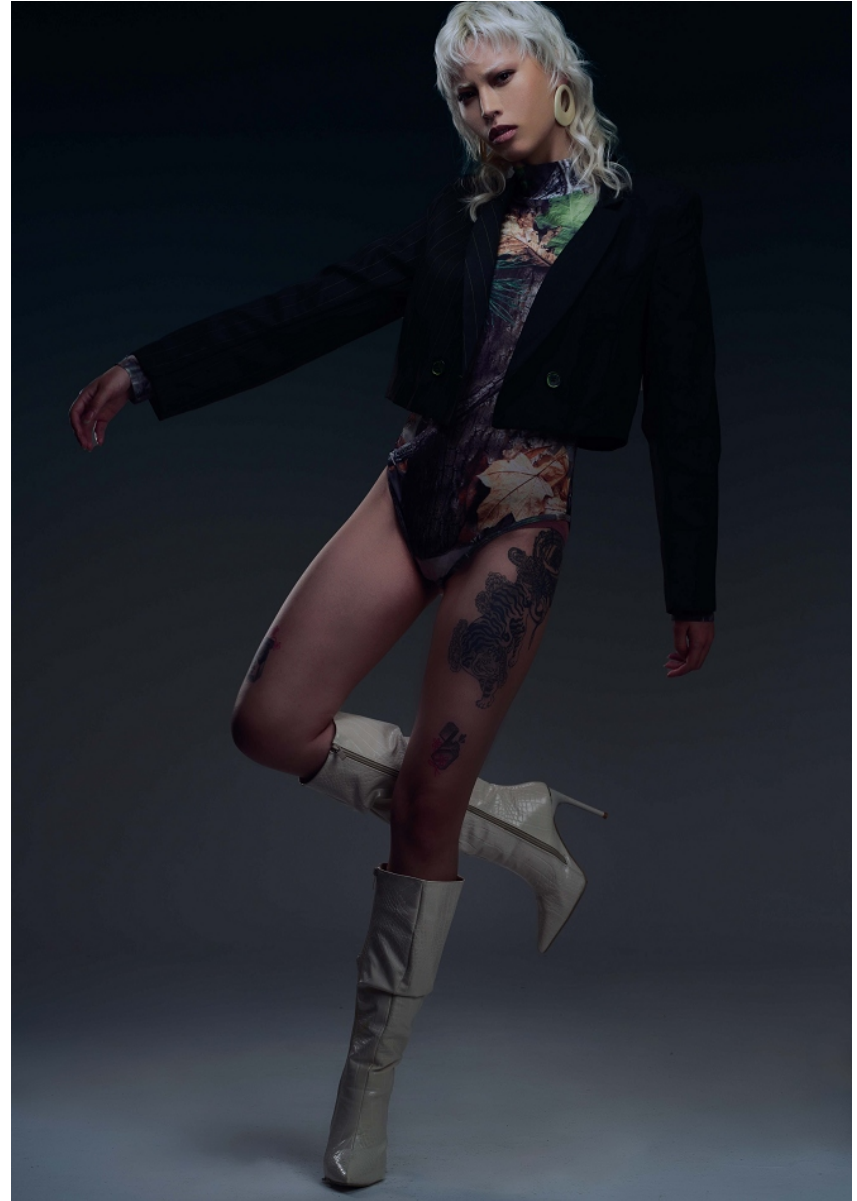

BOSS MODELS

JOHANNESBURG

AI-MEE DING

Height: 165cm Bust: 78cm Waist: 61cm Hips: 86cm Shoe: 3 UK Hair: Silver Eyes: Brown

BOSS MODELS

JOHANNESBURG

AI-MEE DING

Height: 165cm Bust: 78cm Waist: 61cm Hips: 86cm Shoe: 3 UK Hair: Silver Eyes: Brown