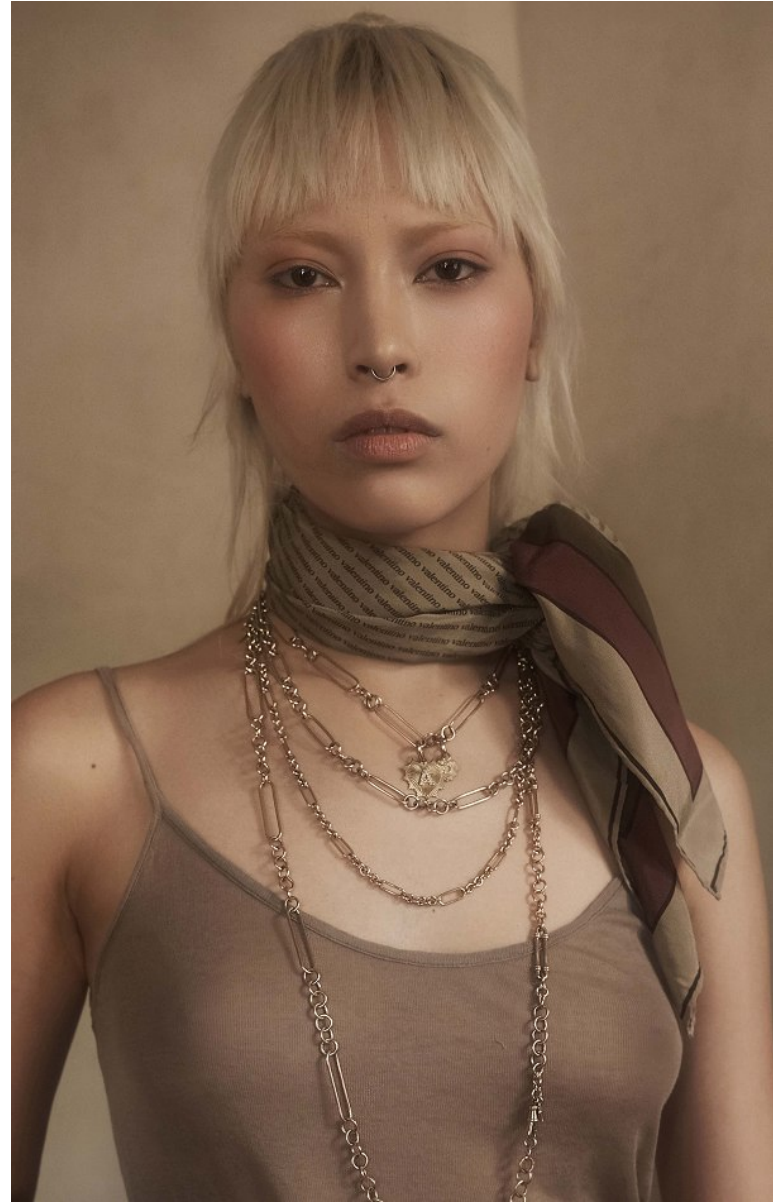

BOSS MODELS

JOHANNESBURG

AI-MEE DING

Height: 165cm Bust: 78cm Waist: 61cm Hips: 86cm Shoe: 3 UK Hair: Silver Eyes: Brown