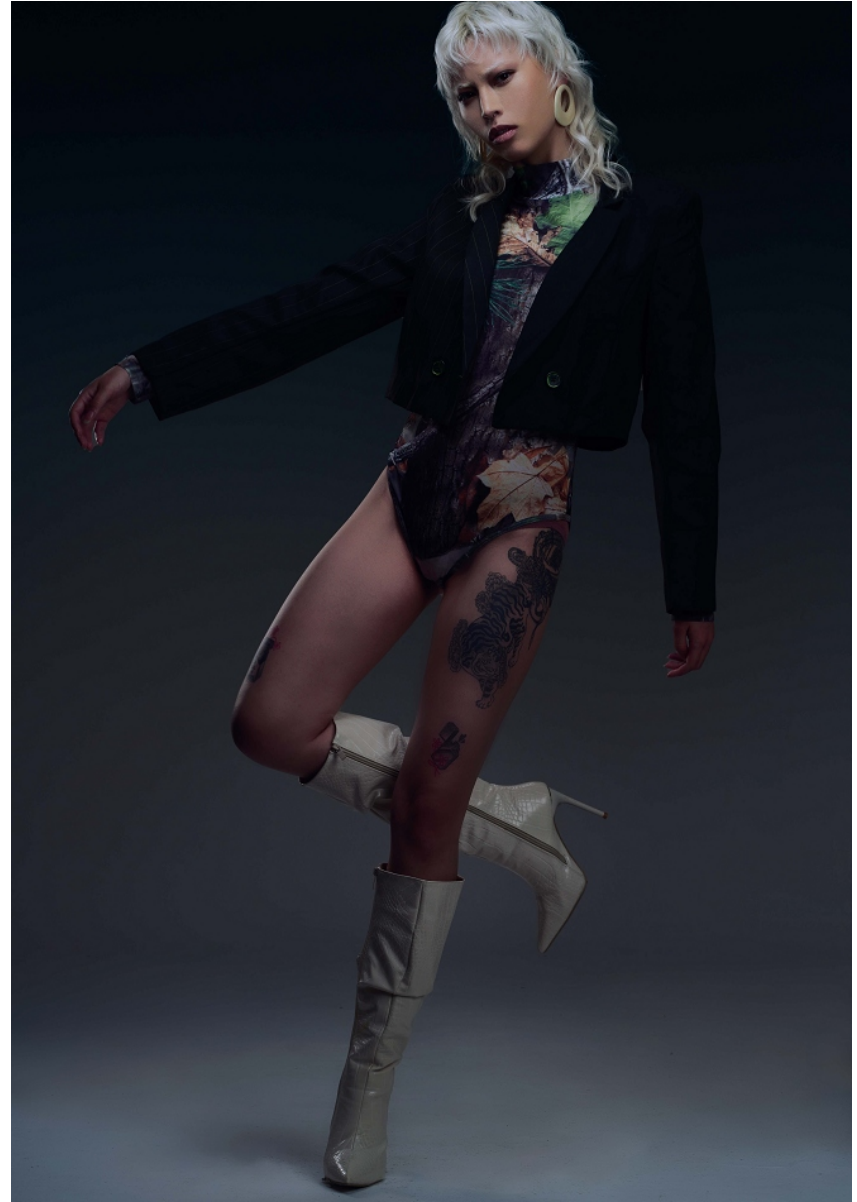

BOSS MODELS

JOHANNESBURG

AI-MEE DING

Height: 165cm Bust: 78cm Waist: 61cm Hips: 86cm Shoe: 3 UK Hair: Silver Eyes: Brown