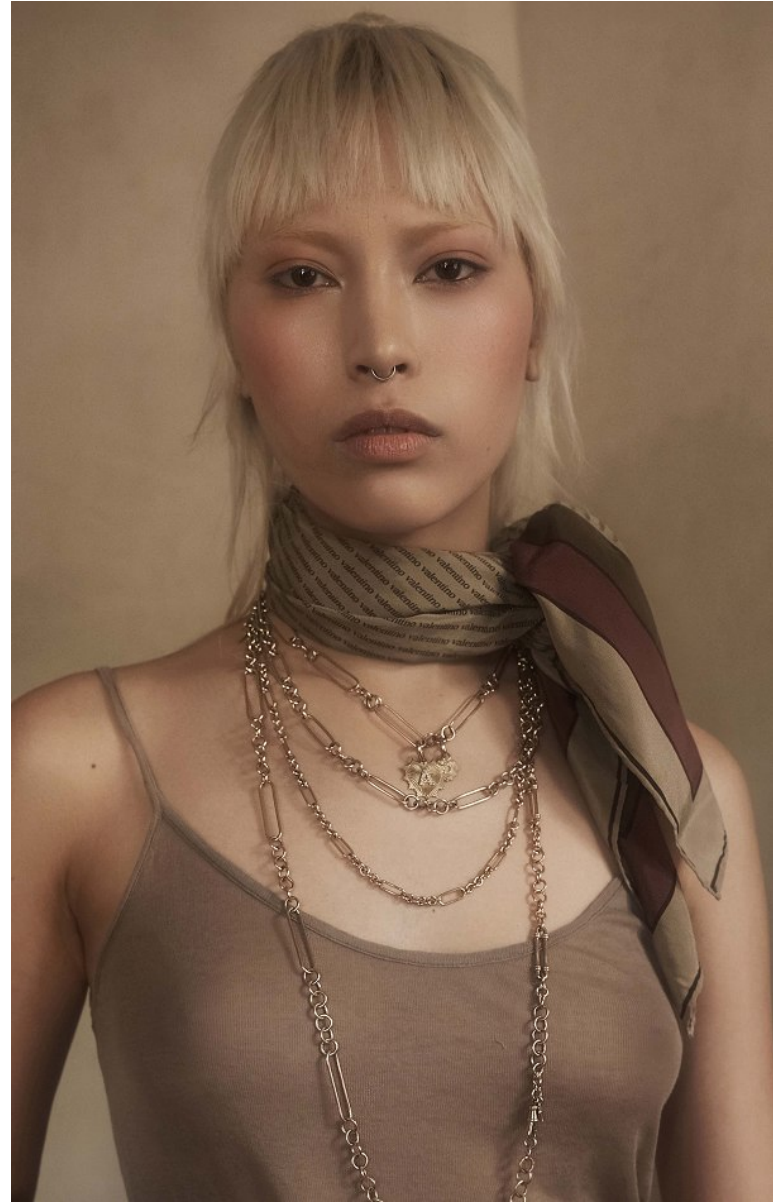

BOSS MODELS

JOHANNESBURG

AI-MEE DING

Height: 165cm Bust: 78cm Waist: 61cm Hips: 86cm Shoe: 3 UK Hair: Silver Eyes: Brown

BOSS MODELS

JOHANNESBURG

AI-MEE DING

Height: 165cm Bust: 78cm Waist: 61cm Hips: 86cm Shoe: 3 UK Hair: Silver Eyes: Brown