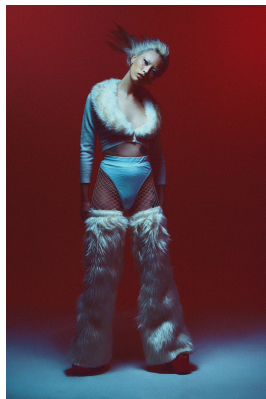

BOSS MODELS

JOHANNESBURG

AI-MEE DING

Height: 165cm Bust: 78cm Waist: 61cm Hips: 86cm Shoe: 3 UK Hair: Silver Eyes: Brown

BOSS MODELS

JOHANNESBURG

AI-MEE DING

Height: 165cm Bust: 78cm Waist: 61cm Hips: 86cm Shoe: 3 UK Hair: Silver Eyes: Brown

BOSS MODELS

JOHANNESBURG

AI-MEE DING

Height: 165cm Bust: 78cm Waist: 61cm Hips: 86cm Shoe: 3 UK Hair: Silver Eyes: Brown