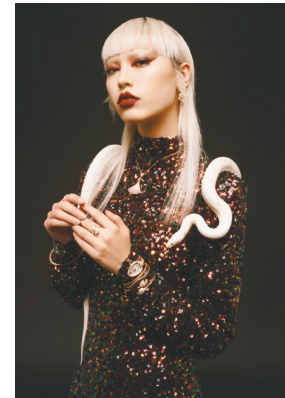

BOSS MODELS

JOHANNESBURG

AI-MEE DING

Height: 165cm Bust: 78cm Waist: 61cm Hips: 86cm Shoe: 3 UK Hair: Silver Eyes: Brown

BOSS MODELS

JOHANNESBURG

AI-MEE DING

Height: 165cm Bust: 78cm Waist: 61cm Hips: 86cm Shoe: 3 UK Hair: Silver Eyes: Brown

BOSS MODELS

JOHANNESBURG

AI-MEE DING

Height: 165cm Bust: 78cm Waist: 61cm Hips: 86cm Shoe: 3 UK Hair: Silver Eyes: Brown