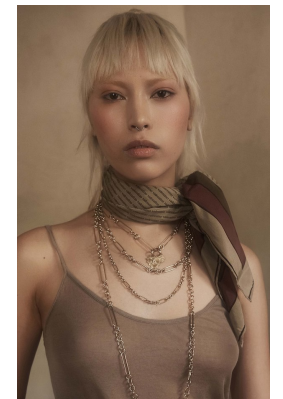

BOSS MODELS

JOHANNESBURG

AI-MEE DING

Height: 165cm Bust: 78cm Waist: 61cm Hips: 86cm Shoe: 3 UK Hair: Silver Eyes: Brown

BOSS MODELS

JOHANNESBURG

AI-MEE DING

Height: 165cm Bust: 78cm Waist: 61cm Hips: 86cm Shoe: 3 UK Hair: Silver Eyes: Brown

BOSS MODELS

JOHANNESBURG

AI-MEE DING

Height: 165cm Bust: 78cm Waist: 61cm Hips: 86cm Shoe: 3 UK Hair: Silver Eyes: Brown