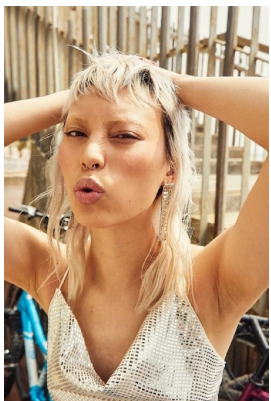

BOSS MODELS

JOHANNESBURG

AI-MEE DING

Height: 165cm Bust: 78cm Waist: 61cm Hips: 86cm Shoe: 3 UK Hair: Silver Eyes: Brown