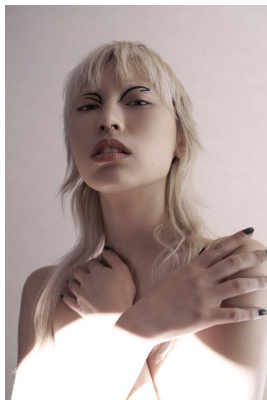

BOSS MODELS

JOHANNESBURG

AI-MEE DING

Height: 165cm Bust: 78cm Waist: 61cm Hips: 86cm Shoe: 3 UK Hair: Silver Eyes: Brown