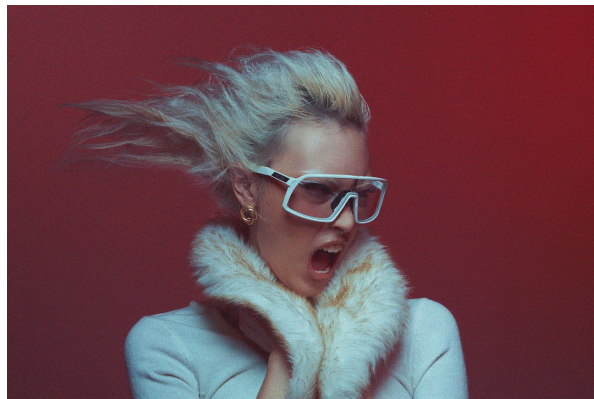

# BOSS MODELS

JOHANNESBURG

AI-MEE DING

Height: 165cm Bust: 78cm Waist: 61cm Hips: 86cm Shoe: 3 UK Hair: Silver Eyes: Brown

# BOSS MODELS

JOHANNESBURG