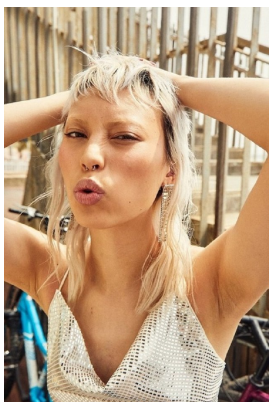

BOSS MODELS

JOHANNESBURG

AI-MEE DING

Height: 165cm Bust: 78cm Waist: 61cm Hips: 86cm Shoe: 3 UK Hair: Silver Eyes: Brown

BOSS MODELS

JOHANNESBURG

AI-MEE DING

Height: 165cm Bust: 78cm Waist: 61cm Hips: 86cm Shoe: 3 UK Hair: Silver Eyes: Brown

BOSS MODELS

JOHANNESBURG

AI-MEE DING

Height: 165cm Bust: 78cm Waist: 61cm Hips: 86cm Shoe: 3 UK Hair: Silver Eyes: Brown