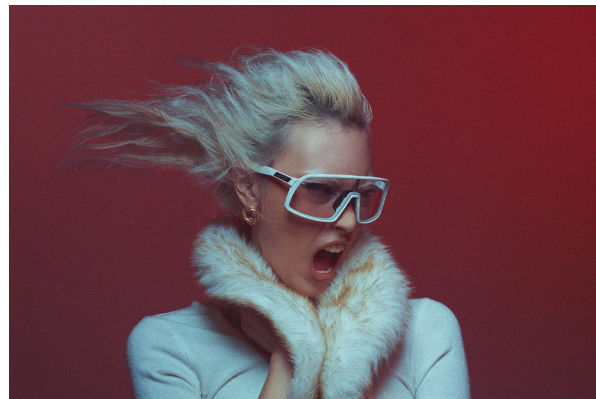

BOSS MODELS

JOHANNESBURG

AI-MEE DING

Height: 165cm Bust: 78cm Waist: 61cm Hips: 86cm Shoe: 3 UK Hair: Silver Eyes: Brown

BOSS MODELS

JOHANNESBURG

AI-MEE DING

Height: 165cm Bust: 78cm Waist: 61cm Hips: 86cm Shoe: 3 UK Hair: Silver Eyes: Brown

BOSS MODELS

JOHANNESBURG

AI-MEE DING

Height: 165cm Bust: 78cm Waist: 61cm Hips: 86cm Shoe: 3 UK Hair: Silver Eyes: Brown