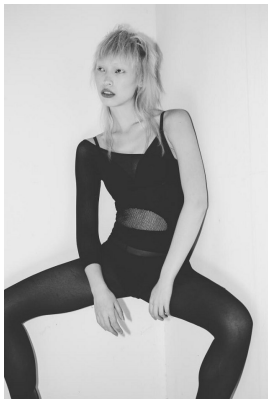

BOSS MODELS

JOHANNESBURG

AI-MEE DING

Height: 165cm Bust: 78cm Waist: 61cm Hips: 86cm Shoe: 3 UK Hair: Silver Eyes: Brown

BOSS MODELS

JOHANNESBURG

AI-MEE DING

Height: 165cm Bust: 78cm Waist: 61cm Hips: 86cm Shoe: 3 UK Hair: Silver Eyes: Brown

BOSS MODELS

JOHANNESBURG

AI-MEE DING

Height: 165cm Bust: 78cm Waist: 61cm Hips: 86cm Shoe: 3 UK Hair: Silver Eyes: Brown