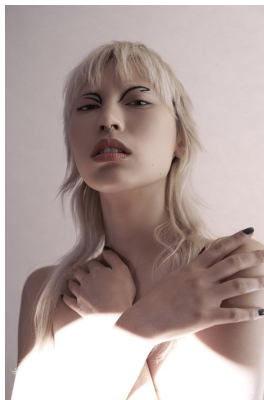

BOSS MODELS

JOHANNESBURG

AI-MEE DING

Height: 165cm Bust: 78cm Waist: 61cm Hips: 86cm Shoe: 3 UK Hair: Silver Eyes: Brown

BOSS MODELS

JOHANNESBURG

AI-MEE DING

Height: 165cm Bust: 78cm Waist: 61cm Hips: 86cm Shoe: 3 UK Hair: Silver Eyes: Brown

BOSS MODELS

JOHANNESBURG

AI-MEE DING

Height: 165cm Bust: 78cm Waist: 61cm Hips: 86cm Shoe: 3 UK Hair: Silver Eyes: Brown