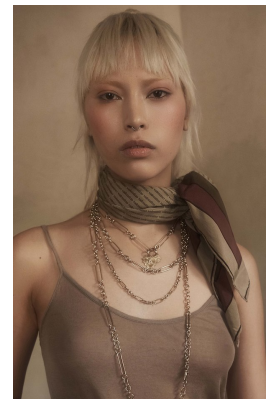

# BOSS MODELS

JOHANNESBURG

AI-MEE DING

Height: 165cm Bust: 78cm Waist: 61cm Hips: 86cm Shoe: 3 UK Hair: Silver Eyes: Brown