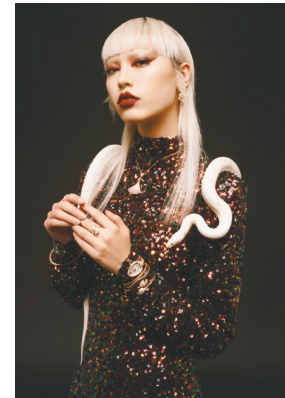

# BOSS MODELS

JOHANNESBURG

AI-MEE DING

Height: 165cm Bust: 78cm Waist: 61cm Hips: 86cm Shoe: 3 UK Hair: Silver Eyes: Brown

# BOSS MODELS

JOHANNESBURG

## AI-MEE DING

Height: 165cm Bust: 78cm Waist: 61cm Hips: 86cm Shoe: 3 UK Hair: Silver Eyes: Brown