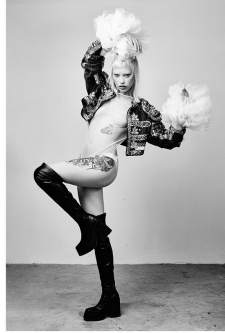

# BOSS MODELS

JOHANNESBURG

AI-MEE DING

Height: 165cm Bust: 78cm Waist: 61cm Hips: 86cm Shoe: 3 UK Hair: Silver Eyes: Brown

## AI-MEE DING

Height: 165cm Bust: 78cm Waist: 61cm Hips: 86cm Shoe: 3 UK Hair: Silver Eyes: Brown