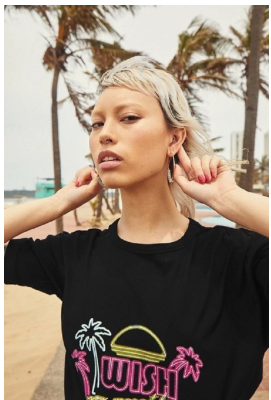

BOSS MODELS

JOHANNESBURG

AI-MEE DING

Height: 165cm Bust: 78cm Waist: 61cm Hips: 86cm Shoe: 3 UK Hair: Silver Eyes: Brown