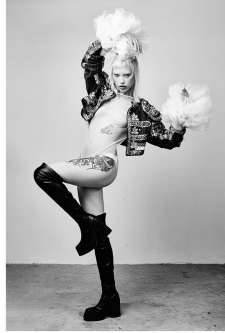

BOSS MODELS

JOHANNESBURG

AI-MEE DING

Height: 165cm Bust: 78cm Waist: 61cm Hips: 86cm Shoe: 3 UK Hair: Silver Eyes: Brown

BOSS MODELS

JOHANNESBURG

AI-MEE DING

Height: 165cm Bust: 78cm Waist: 61cm Hips: 86cm Shoe: 3 UK Hair: Silver Eyes: Brown

BOSS MODELS

JOHANNESBURG

AI-MEE DING

Height: 165cm Bust: 78cm Waist: 61cm Hips: 86cm Shoe: 3 UK Hair: Silver Eyes: Brown