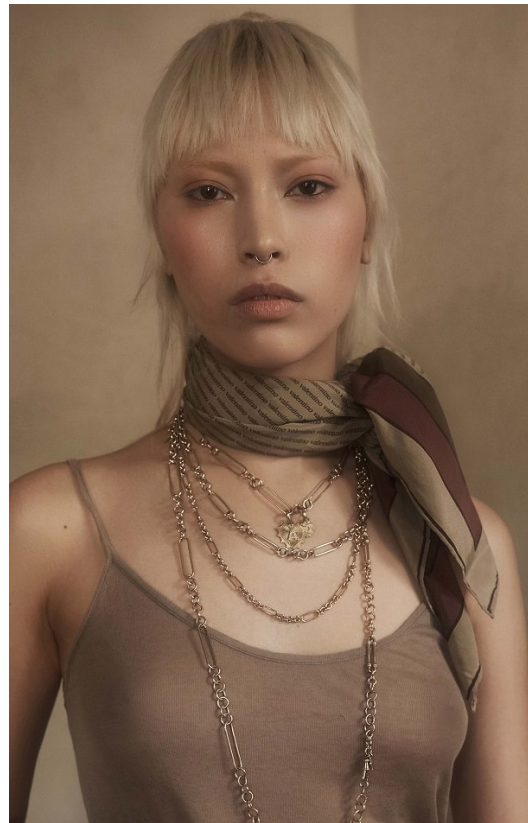

BOSS MODELS

JOHANNESBURG

Height: 165cm Bust: 78cm Waist: 61cm Hips: 86cm Shoe: 3 UK Hair: Silver Eyes: Brown