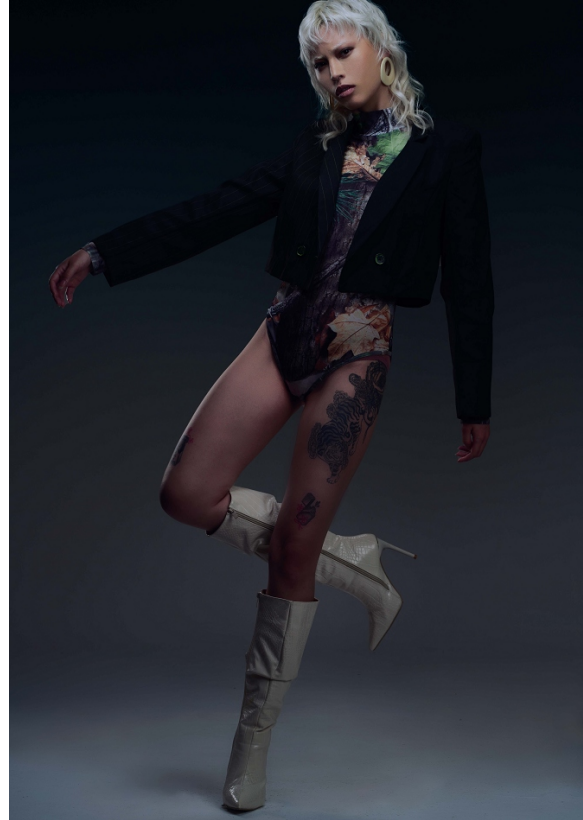

# BOSS MODELS

JOHANNESBURG

AI-MEE DING

Height: 165cm Bust: 78cm Waist: 61cm Hips: 86cm Shoe: 3 UK Hair: Silver Eyes: Brown