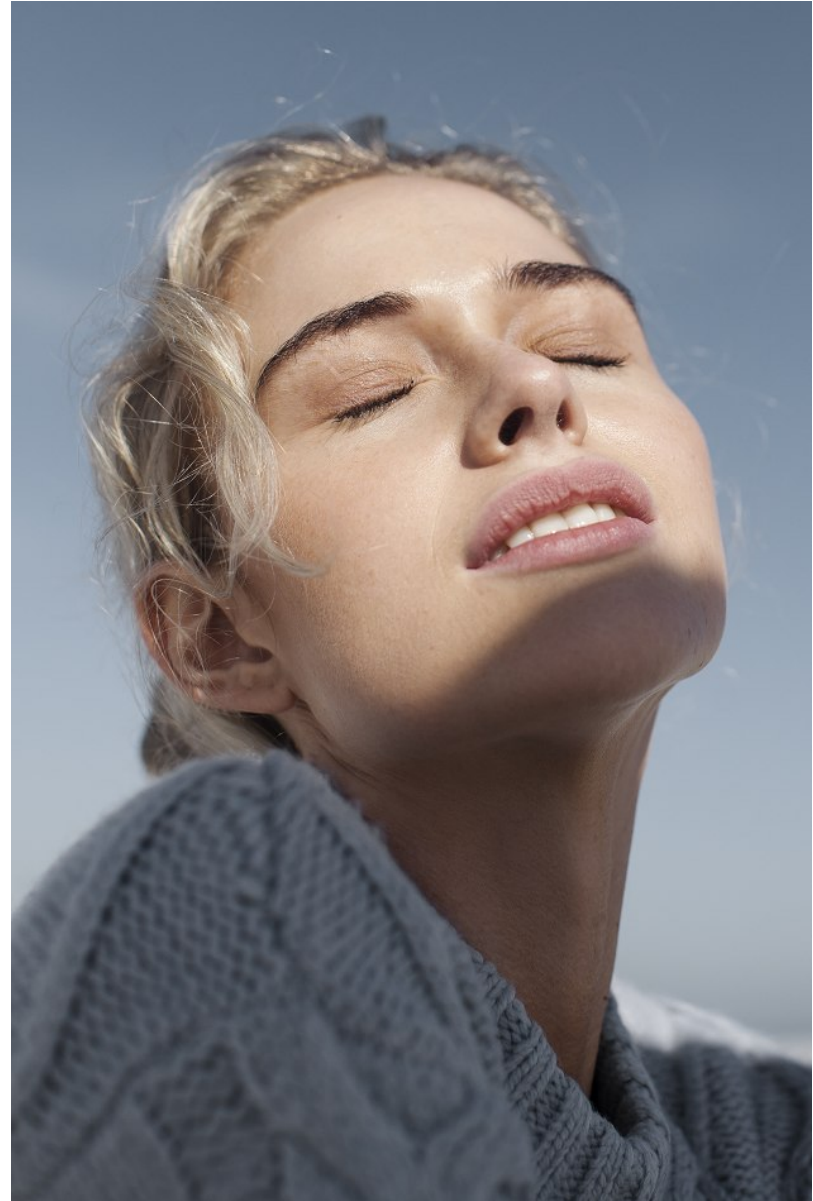

BOSS MODELS

JOHANNESBURG

MIA HEYNEKE

Height: 171cm Bust: 94cm Waist: 73cm Hips: 100cm Shoe: 7 UK Hair: Blonde Eyes: Blue/Green

BOSS MODELS

JOHANNESBURG

MIA HEYNEKE

Height: 171cm Bust: 94cm Waist: 73cm Hips: 100cm Shoe: 7 UK Hair: Blonde Eyes: Blue/Green