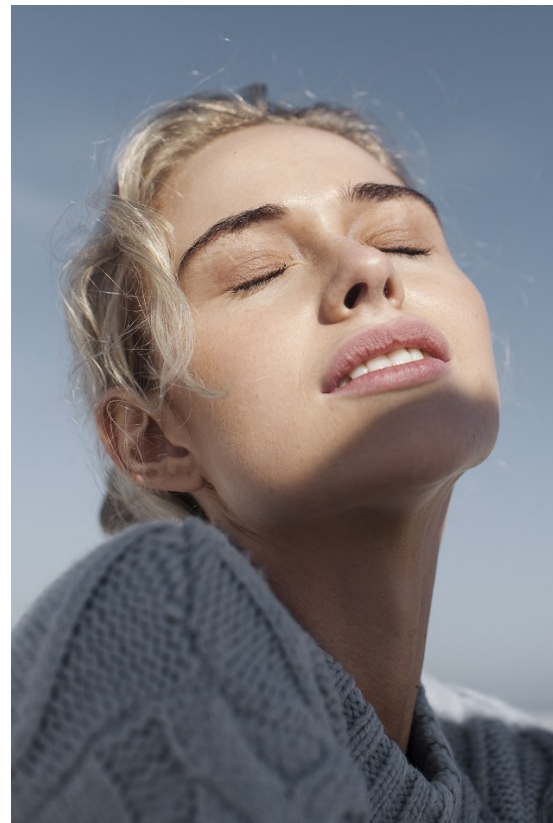

BOSS MODELS

JOHANNESBURG

MIA HEYNEKE

Height: 171cm Bust: 94cm Waist: 73cm Hips: 100cm Shoe: 7 UK Hair: Blonde Eyes: Blue/Green

BOSS MODELS

JOHANNESBURG

MIA HEYNEKE

Height: 171cm Bust: 94cm Waist: 73cm Hips: 100cm Shoe: 7 UK Hair: Blonde Eyes: Blue/Green