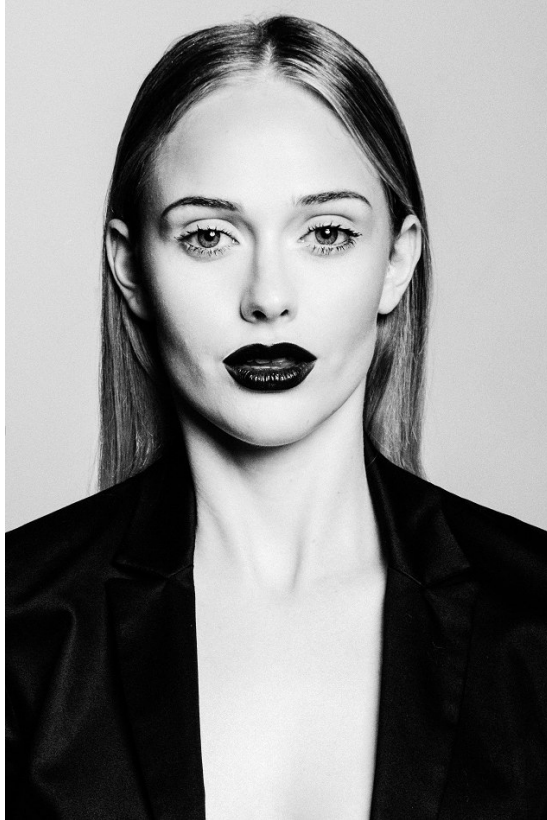

BOSS MODELS

JOHANNESBURG

MIA HEYNEKE

Height: 171cm Bust: 94cm Waist: 73cm Hips: 100cm Shoe: 7 UK Hair: Blonde Eyes: Blue/Green

BOSS MODELS

JOHANNESBURG

MIA HEYNEKE

Height: 171cm Bust: 94cm Waist: 73cm Hips: 100cm Shoe: 7 UK Hair: Blonde Eyes: Blue/Green