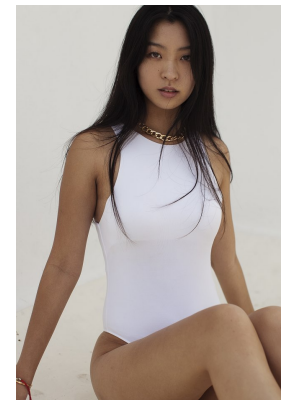

# BOSS MODELS

JOHANNESBURG

SHERRY WANG

Height: 170cm Bust: 85cm Waist: 65cm Hips: 93cm Shoe: 5 UK Hair: Brown Eyes: Brown