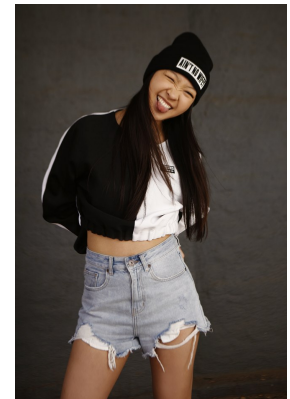

# BOSS MODELS

JOHANNESBURG

SHERRY WANG

Height: 170cm Bust: 85cm Waist: 65cm Hips: 93cm Shoe: 5 UK Hair: Brown Eyes: Brown