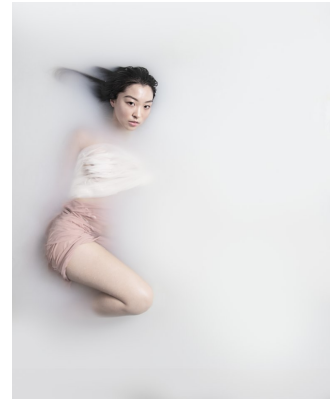

BOSS MODELS

JOHANNESBURG

SHERRY WANG

Height: 170cm Bust: 85cm Waist: 65cm Hips: 93cm Shoe: 5 UK Hair: Brown Eyes: Brown

BOSS MODELS

JOHANNESBURG

SHERRY WANG

Height: 170cm Bust: 85cm Waist: 65cm Hips: 93cm Shoe: 5 UK Hair: Brown Eyes: Brown

BOSS MODELS

JOHANNESBURG

SHERRY WANG

Height: 170cm Bust: 85cm Waist: 65cm Hips: 93cm Shoe: 5 UK Hair: Brown Eyes: Brown