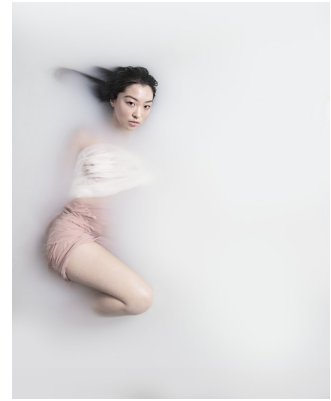

# BOSS MODELS

JOHANNESBURG

SHERRY WANG

Height: 170cm Bust: 85cm Waist: 65cm Hips: 93cm Shoe: 5 UK Hair: Brown Eyes: Brown