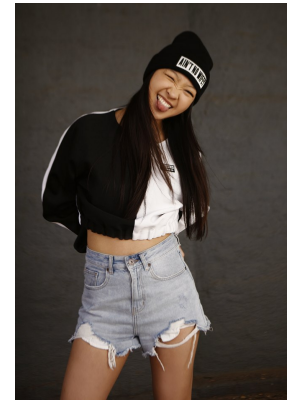

BOSS MODELS

JOHANNESBURG

SHERRY WANG

Height: 170cm Bust: 85cm Waist: 65cm Hips: 93cm Shoe: 5 UK Hair: Brown Eyes: Brown

BOSS MODELS

JOHANNESBURG

SHERRY WANG

Height: 170cm Bust: 85cm Waist: 65cm Hips: 93cm Shoe: 5 UK Hair: Brown Eyes: Brown

BOSS MODELS

JOHANNESBURG

SHERRY WANG

Height: 170cm Bust: 85cm Waist: 65cm Hips: 93cm Shoe: 5 UK Hair: Brown Eyes: Brown