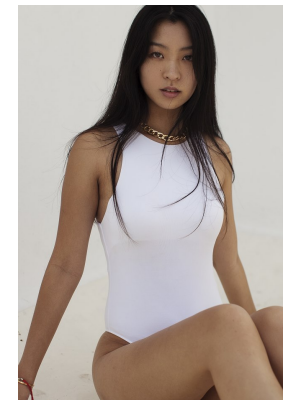

# BOSS MODELS

JOHANNESBURG

SHERRY WANG

Height: 170cm Bust: 85cm Waist: 65cm Hips: 93cm Shoe: 5 UK Hair: Brown Eyes: Brown