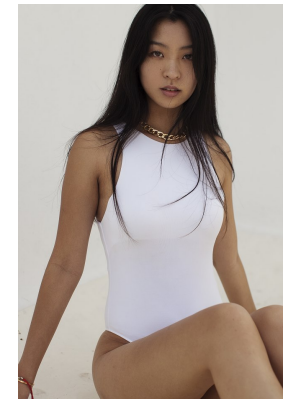

BOSS MODELS

JOHANNESBURG

SHERRY WANG

Height: 170cm Bust: 85cm Waist: 65cm Hips: 93cm Shoe: 5 UK Hair: Brown Eyes: Brown

BOSS MODELS

JOHANNESBURG

SHERRY WANG

Height: 170cm Bust: 85cm Waist: 65cm Hips: 93cm Shoe: 5 UK Hair: Brown Eyes: Brown

BOSS MODELS

JOHANNESBURG

SHERRY WANG

Height: 170cm Bust: 85cm Waist: 65cm Hips: 93cm Shoe: 5 UK Hair: Brown Eyes: Brown