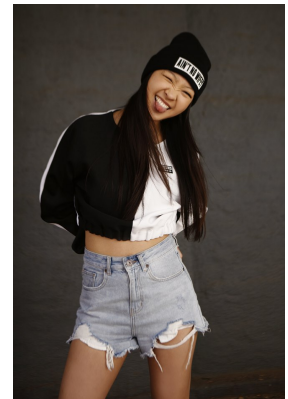

# BOSS MODELS

JOHANNESBURG

SHERRY WANG

Height: 170cm Bust: 85cm Waist: 65cm Hips: 93cm Shoe: 5 UK Hair: Brown Eyes: Brown