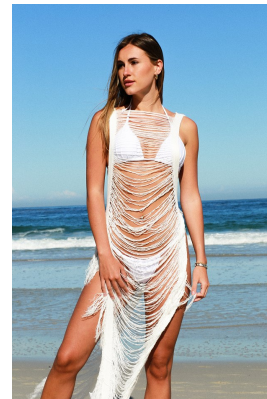

BOSS MODELS

JOHANNESBURG

SKYLAR CASAL-GALEGO

Height: 178cm Bust: 86cm Waist: 62cm Hips: 92cm Shoe: 7 UK Hair: Light Brown Eyes: Brown

BOSS MODELS

JOHANNESBURG

SKYLAR CASAL-GALEGO

Height: 178cm Bust: 86cm Waist: 62cm Hips: 92cm Shoe: 7 UK Hair: Light Brown Eyes: Brown

BOSS MODELS

JOHANNESBURG

SKYLAR CASAL-GALEGO

Height: 178cm Bust: 86cm Waist: 62cm Hips: 92cm Shoe: 7 UK Hair: Light Brown Eyes: Brown