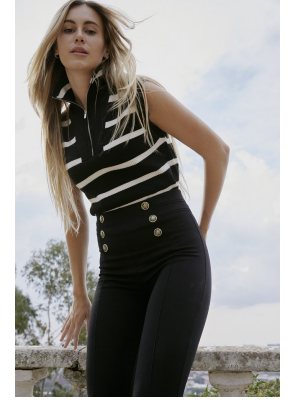

BOSS MODELS

JOHANNESBURG

SKYLAR CASAL-GALEGO

Height: 178cm Bust: 86cm Waist: 62cm Hips: 92cm Shoe: 7 UK Hair: Light Brown Eyes: Brown

BOSS MODELS

JOHANNESBURG

SKYLAR CASAL-GALEGO

Height: 178cm Bust: 86cm Waist: 62cm Hips: 92cm Shoe: 7 UK Hair: Light Brown Eyes: Brown

BOSS MODELS

JOHANNESBURG

SKYLAR CASAL-GALEGO

Height: 178cm Bust: 86cm Waist: 62cm Hips: 92cm Shoe: 7 UK Hair: Light Brown Eyes: Brown