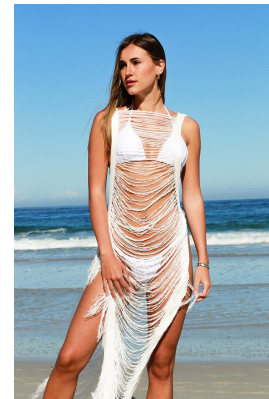

BOSS MODELS

JOHANNESBURG

SKYLAR CASAL-GALEGO

Height: 178cm Bust: 86cm Waist: 62cm Hips: 92cm Shoe: 7 UK Hair: Light Brown Eyes: Brown

BOSS MODELS

JOHANNESBURG

SKYLAR CASAL-GALEGO

Height: 178cm Bust: 86cm Waist: 62cm Hips: 92cm Shoe: 7 UK Hair: Light Brown Eyes: Brown

BOSS MODELS

JOHANNESBURG

SKYLAR CASAL-GALEGO

Height: 178cm Bust: 86cm Waist: 62cm Hips: 92cm Shoe: 7 UK Hair: Light Brown Eyes: Brown