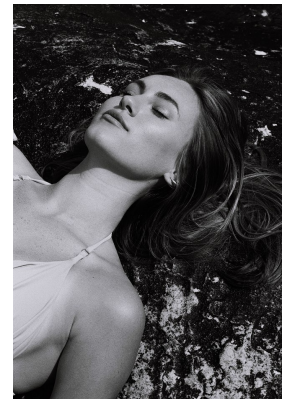

BOSS MODELS

JOHANNESBURG

SKYLAR CASAL-GALEGO

Height: 178cm Bust: 86cm Waist: 62cm Hips: 92cm Shoe: 7 UK Hair: Light Brown Eyes: Brown

BOSS MODELS

JOHANNESBURG

SKYLAR CASAL-GALEGO

Height: 178cm Bust: 86cm Waist: 62cm Hips: 92cm Shoe: 7 UK Hair: Light Brown Eyes: Brown

BOSS MODELS

JOHANNESBURG

SKYLAR CASAL-GALEGO

Height: 178cm Bust: 86cm Waist: 62cm Hips: 92cm Shoe: 7 UK Hair: Light Brown Eyes: Brown