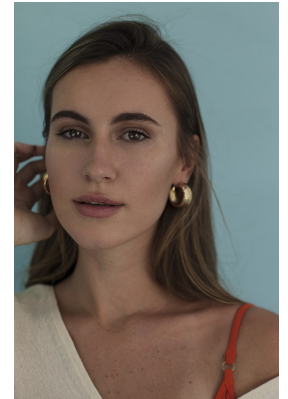

BOSS MODELS

JOHANNESBURG

SKYLAR CASAL-GALEGO

Height: 178cm Bust: 86cm Waist: 62cm Hips: 92cm Shoe: 7 UK Hair: Light Brown Eyes: Brown

BOSS MODELS

JOHANNESBURG

SKYLAR CASAL-GALEGO

Height: 178cm Bust: 86cm Waist: 62cm Hips: 92cm Shoe: 7 UK Hair: Light Brown Eyes: Brown

BOSS MODELS

JOHANNESBURG

SKYLAR CASAL-GALEGO

Height: 178cm Bust: 86cm Waist: 62cm Hips: 92cm Shoe: 7 UK Hair: Light Brown Eyes: Brown