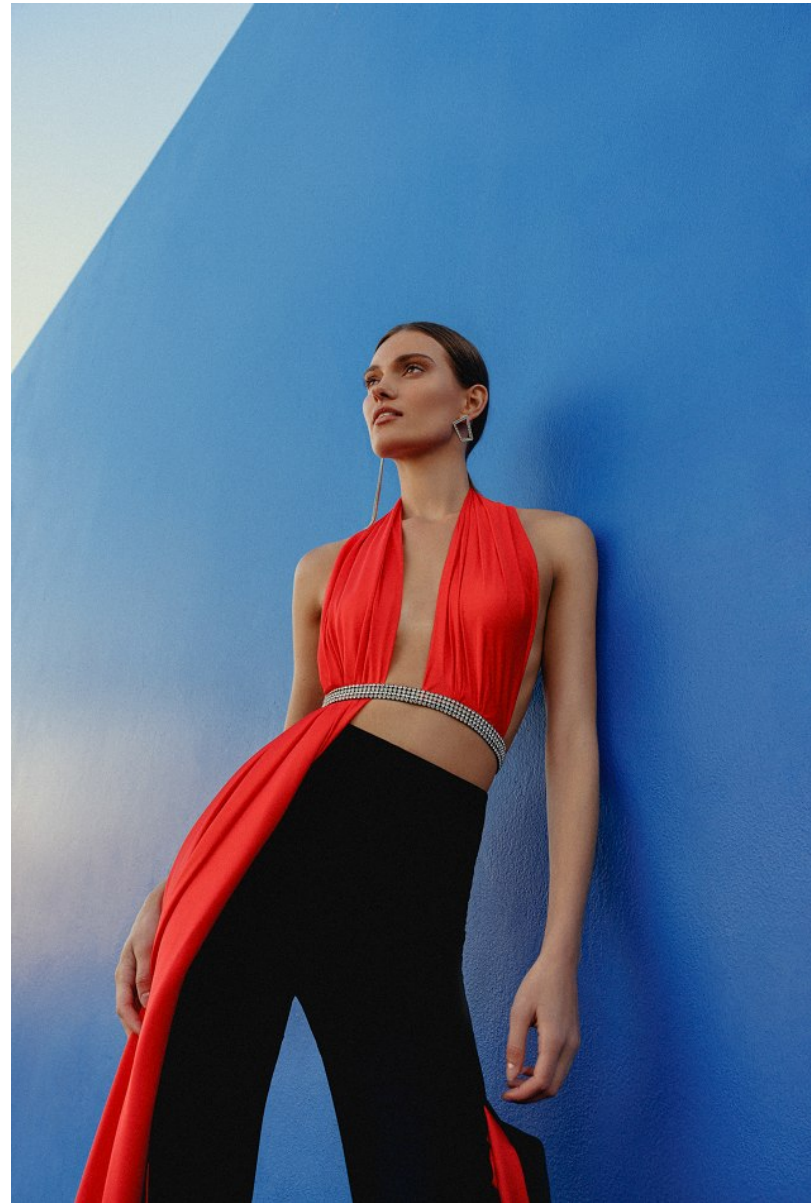

BOSS MODELS

JOHANNESBURG

BIANCA GAVIN

Height: 175cm Bust: 80cm Waist: 63cm Hips: 88cm Shoe: 7 UK Hair: Brunette Eyes: Brown