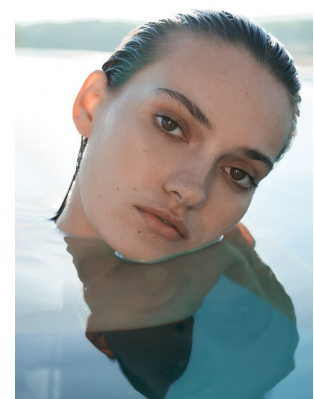

# BOSS MODELS

JOHANNESBURG

## BIANCA GAVIN

Height: 175cm Bust: 80cm Waist: 63cm Hips: 88cm Shoe: 7 UK Hair: Brunette Eyes: Brown

# BOSS MODELS

JOHANNESBURG

BIANCA GAVIN

Height: 175cm Bust: 80cm Waist: 63cm Hips: 88cm Shoe: 7 UK Hair: Brunette Eyes: Brown