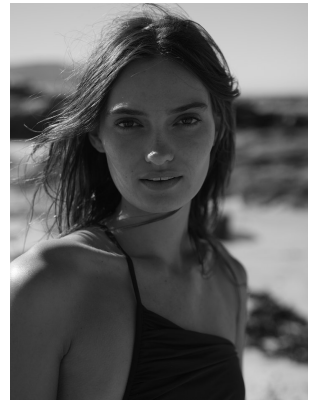

BOSS MODELS

JOHANNESBURG

BIANCA GAVIN

Height: 175cm Bust: 80cm Waist: 63cm Hips: 88cm Shoe: 7 UK Hair: Brunette Eyes: Brown

BOSS MODELS

JOHANNESBURG

BIANCA GAVIN

Height: 175cm Bust: 80cm Waist: 63cm Hips: 88cm Shoe: 7 UK Hair: Brunette Eyes: Brown

BOSS MODELS

JOHANNESBURG

BIANCA GAVIN

Height: 175cm Bust: 80cm Waist: 63cm Hips: 88cm Shoe: 7 UK Hair: Brunette Eyes: Brown