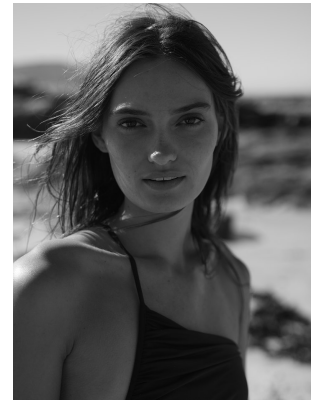

# BOSS MODELS

JOHANNESBURG

## BIANCA GAVIN

Height: 175cm Bust: 80cm Waist: 63cm Hips: 88cm Shoe: 7 UK Hair: Brunette Eyes: Brown