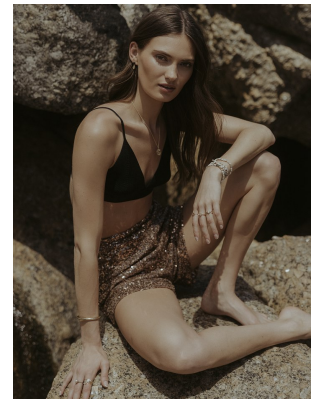

BOSS MODELS

JOHANNESBURG

BIANCA GAVIN

Height: 175cm Bust: 80cm Waist: 63cm Hips: 88cm Shoe: 7 UK Hair: Brunette Eyes: Brown

BOSS MODELS

JOHANNESBURG

BIANCA GAVIN

Height: 175cm Bust: 80cm Waist: 63cm Hips: 88cm Shoe: 7 UK Hair: Brunette Eyes: Brown

BOSS MODELS

JOHANNESBURG

BIANCA GAVIN

Height: 175cm Bust: 80cm Waist: 63cm Hips: 88cm Shoe: 7 UK Hair: Brunette Eyes: Brown