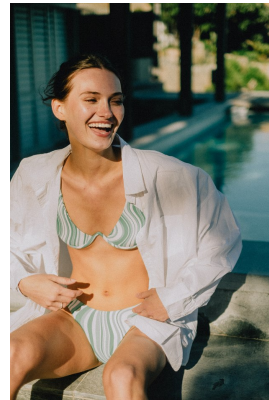

BOSS MODELS

JOHANNESBURG

BIANCA GAVIN

Height: 175cm Bust: 80cm Waist: 63cm Hips: 88cm Shoe: 7 UK Hair: Brunette Eyes: Brown

BOSS MODELS

JOHANNESBURG

BIANCA GAVIN

Height: 175cm Bust: 80cm Waist: 63cm Hips: 88cm Shoe: 7 UK Hair: Brunette Eyes: Brown

BOSS MODELS

JOHANNESBURG

BIANCA GAVIN

Height: 175cm Bust: 80cm Waist: 63cm Hips: 88cm Shoe: 7 UK Hair: Brunette Eyes: Brown