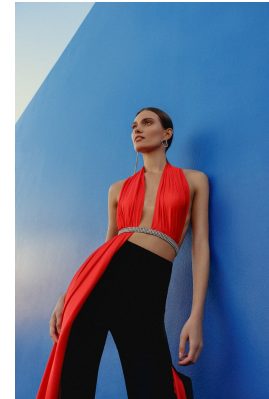

BOSS MODELS

JOHANNESBURG

BIANCA GAVIN

Height: 175cm Bust: 80cm Waist: 63cm Hips: 88cm Shoe: 7 UK Hair: Brunette Eyes: Brown

BOSS MODELS

JOHANNESBURG

BIANCA GAVIN

Height: 175cm Bust: 80cm Waist: 63cm Hips: 88cm Shoe: 7 UK Hair: Brunette Eyes: Brown

BOSS MODELS

JOHANNESBURG

BIANCA GAVIN

Height: 175cm Bust: 80cm Waist: 63cm Hips: 88cm Shoe: 7 UK Hair: Brunette Eyes: Brown