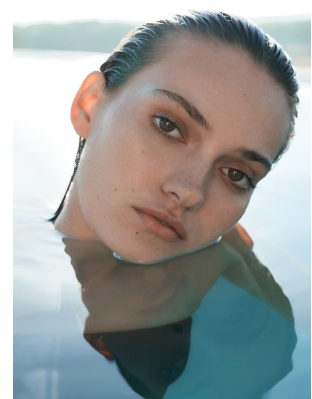

BOSS MODELS

JOHANNESBURG

BIANCA GAVIN

Height: 175cm Bust: 80cm Waist: 63cm Hips: 88cm Shoe: 7 UK Hair: Brunette Eyes: Brown

BOSS MODELS

JOHANNESBURG

BIANCA GAVIN

Height: 175cm Bust: 80cm Waist: 63cm Hips: 88cm Shoe: 7 UK Hair: Brunette Eyes: Brown

BOSS MODELS

JOHANNESBURG

BIANCA GAVIN

Height: 175cm Bust: 80cm Waist: 63cm Hips: 88cm Shoe: 7 UK Hair: Brunette Eyes: Brown