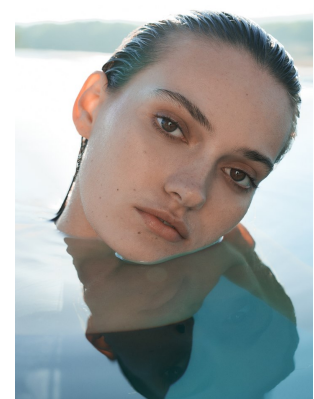

BOSS MODELS

JOHANNESBURG

BIANCA GAVIN

Height: 175cm Bust: 80cm Waist: 63cm Hips: 88cm Shoe: 7 UK Hair: Brunette Eyes: Brown

BOSS MODELS

JOHANNESBURG

BIANCA GAVIN

Height: 175cm Bust: 80cm Waist: 63cm Hips: 88cm Shoe: 7 UK Hair: Brunette Eyes: Brown

BOSS MODELS

JOHANNESBURG

BIANCA GAVIN

Height: 175cm Bust: 80cm Waist: 63cm Hips: 88cm Shoe: 7 UK Hair: Brunette Eyes: Brown