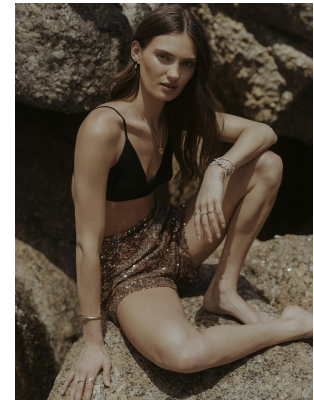

# BOSS MODELS

JOHANNESBURG

## BIANCA GAVIN

Height: 175cm Bust: 80cm Waist: 63cm Hips: 88cm Shoe: 7 UK Hair: Brunette Eyes: Brown

# BOSS MODELS

JOHANNESBURG

BIANCA GAVIN

Height: 175cm Bust: 80cm Waist: 63cm Hips: 88cm Shoe: 7 UK Hair: Brunette Eyes: Brown