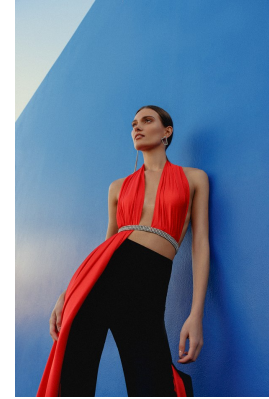

# BOSS MODELS

JOHANNESBURG

## BIANCA GAVIN

Height: 175cm Bust: 80cm Waist: 63cm Hips: 88cm Shoe: 7 UK Hair: Brunette Eyes: Brown

# BOSS MODELS

JOHANNESBURG

BIANCA GAVIN

Height: 175cm Bust: 80cm Waist: 63cm Hips: 88cm Shoe: 7 UK Hair: Brunette Eyes: Brown