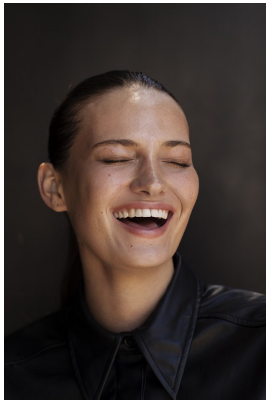

## BIANCA GAVIN

Height: 175cm Bust: 80cm Waist: 63cm Hips: 88cm Shoe: 7 UK Hair: Brunette Eyes: Brown