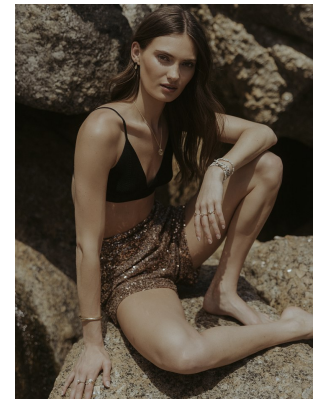

BOSS MODELS

JOHANNESBURG

BIANCA GAVIN

Height: 175cm Bust: 80cm Waist: 63cm Hips: 88cm Shoe: 7 UK Hair: Brunette Eyes: Brown

BOSS MODELS

JOHANNESBURG

BIANCA GAVIN

Height: 175cm Bust: 80cm Waist: 63cm Hips: 88cm Shoe: 7 UK Hair: Brunette Eyes: Brown

BOSS MODELS

JOHANNESBURG

BIANCA GAVIN

Height: 175cm Bust: 80cm Waist: 63cm Hips: 88cm Shoe: 7 UK Hair: Brunette Eyes: Brown