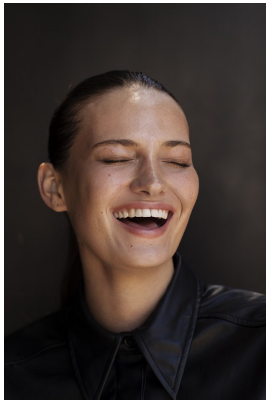

BOSS MODELS

JOHANNESBURG

BIANCA GAVIN

Height: 175cm Bust: 80cm Waist: 63cm Hips: 88cm Shoe: 7 UK Hair: Brunette Eyes: Brown

BOSS MODELS

JOHANNESBURG

BIANCA GAVIN

Height: 175cm Bust: 80cm Waist: 63cm Hips: 88cm Shoe: 7 UK Hair: Brunette Eyes: Brown

BOSS MODELS

JOHANNESBURG

BIANCA GAVIN

Height: 175cm Bust: 80cm Waist: 63cm Hips: 88cm Shoe: 7 UK Hair: Brunette Eyes: Brown