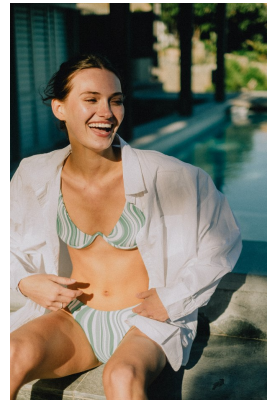

BOSS MODELS

JOHANNESBURG

BIANCA GAVIN

Height: 175cm Bust: 80cm Waist: 63cm Hips: 88cm Shoe: 7 UK Hair: Brunette Eyes: Brown

BOSS MODELS

JOHANNESBURG

BIANCA GAVIN

Height: 175cm Bust: 80cm Waist: 63cm Hips: 88cm Shoe: 7 UK Hair: Brunette Eyes: Brown

BOSS MODELS

JOHANNESBURG

BIANCA GAVIN

Height: 175cm Bust: 80cm Waist: 63cm Hips: 88cm Shoe: 7 UK Hair: Brunette Eyes: Brown