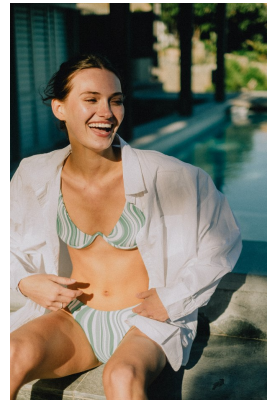

## BIANCA GAVIN

Height: 175cm Bust: 80cm Waist: 63cm Hips: 88cm Shoe: 7 UK Hair: Brunette Eyes: Brown

# BOSS MODELS

JOHANNESBURG

BIANCA GAVIN

Height: 175cm Bust: 80cm Waist: 63cm Hips: 88cm Shoe: 7 UK Hair: Brunette Eyes: Brown