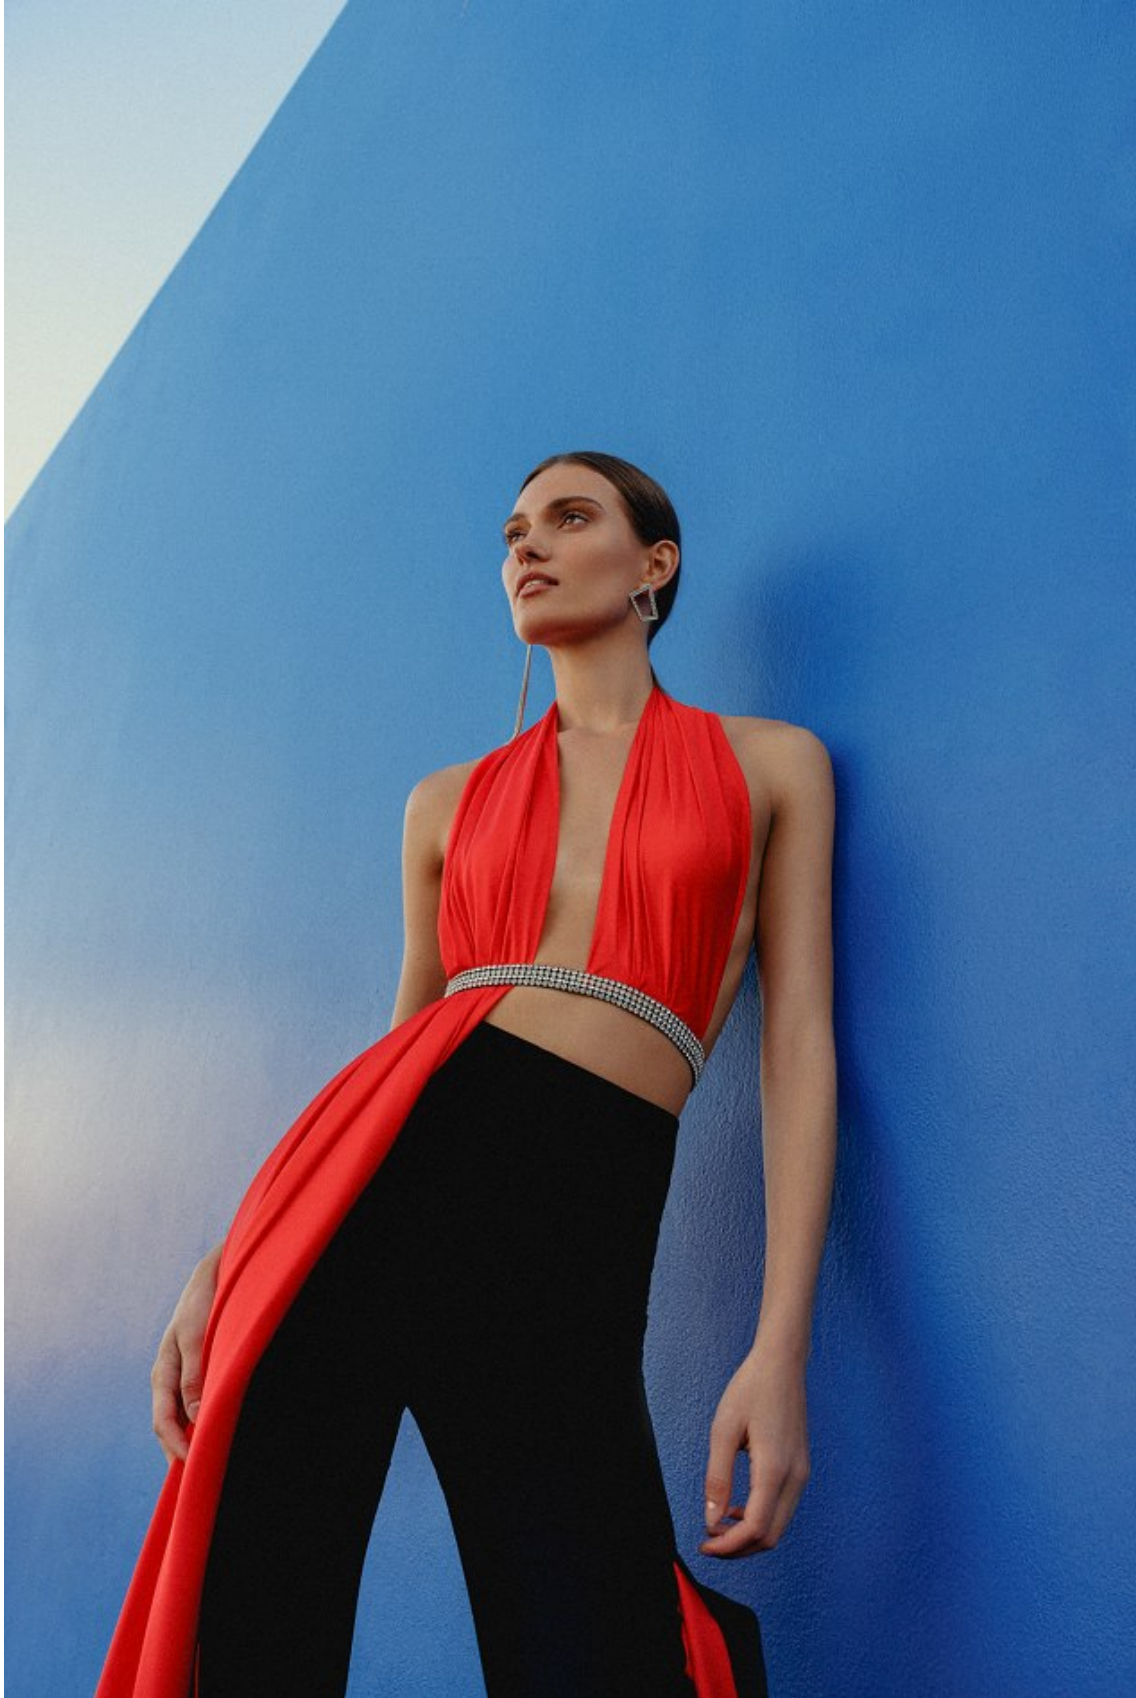

BOSS MODELS

JOHANNESBURG

BIANCA GAVIN

Height: 175cm Bust: 80cm Waist: 63cm Hips: 88cm Shoe: 7 UK Hair: Brunette Eyes: Brown

BOSS MODELS

JOHANNESBURG

BIANCA GAVIN

Height: 175cm Bust: 80cm Waist: 63cm Hips: 88cm Shoe: 7 UK Hair: Brunette Eyes: Brown