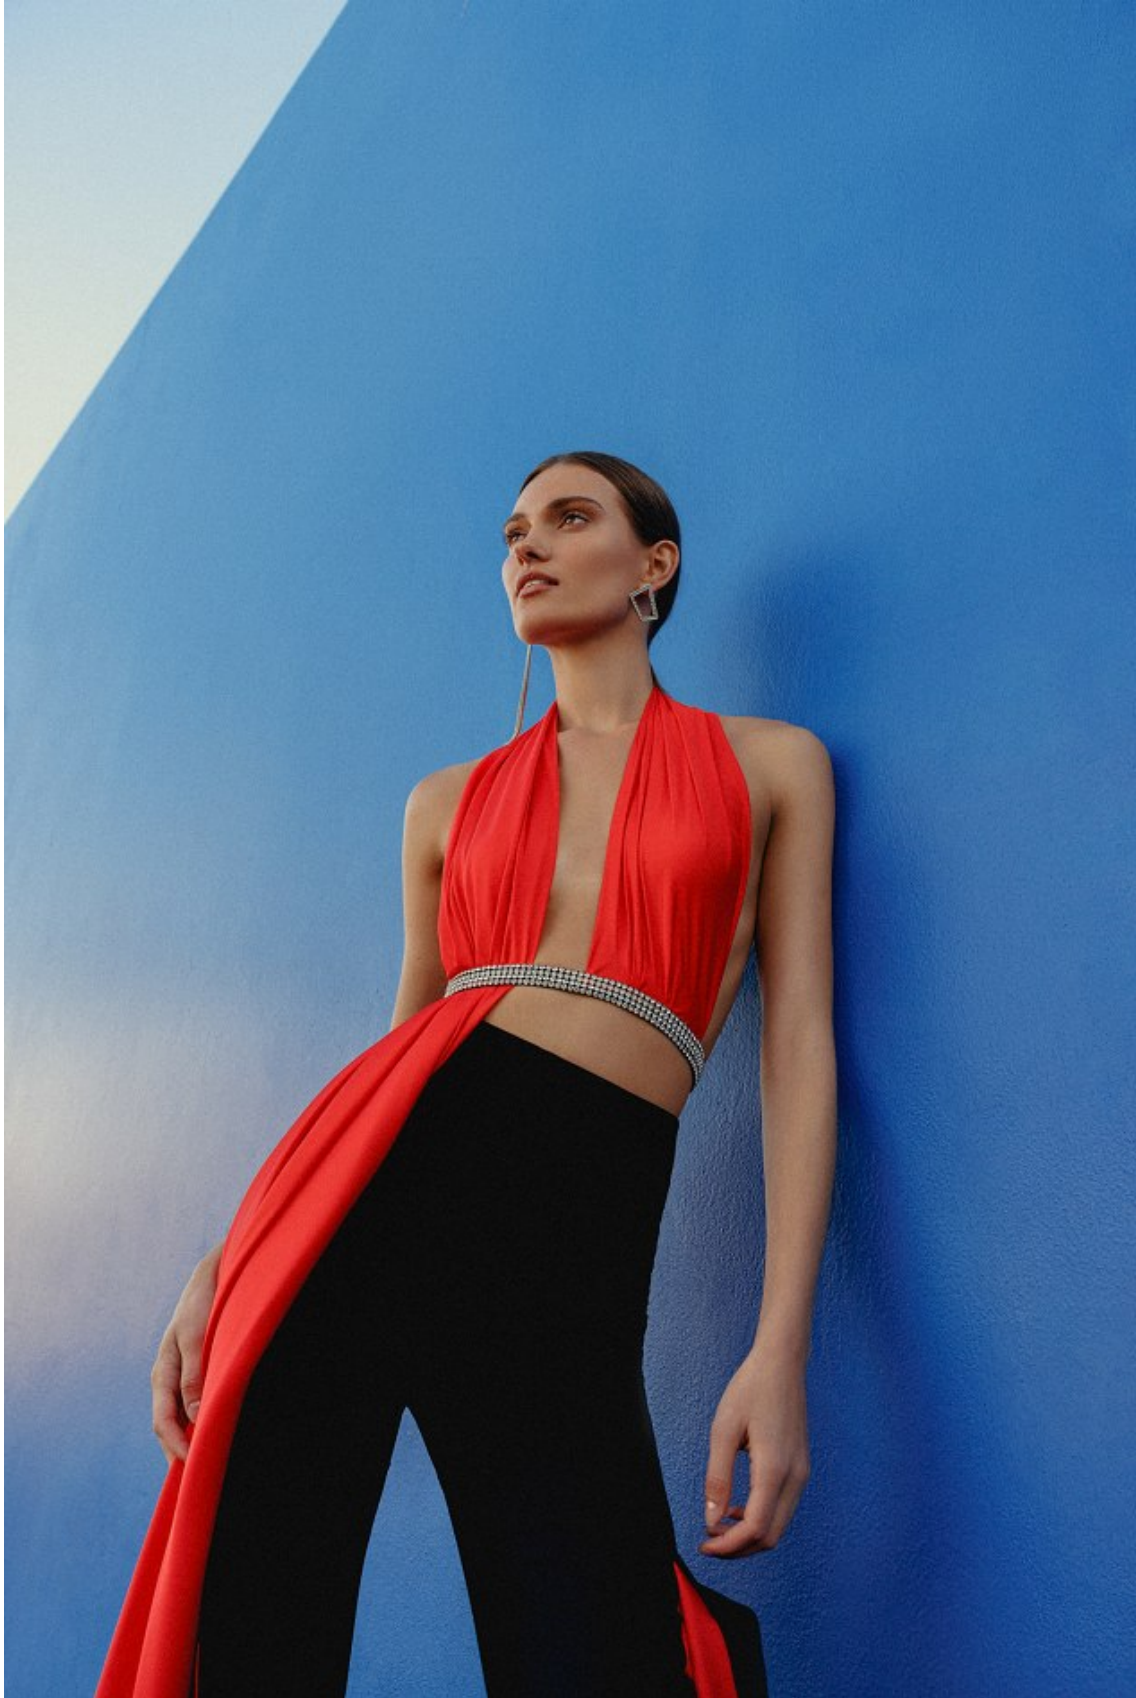

BIANCA GAVIN

BOSS MODELS

JOHANNESBURG

BIANCA GAVIN

Height: 175cm Bust: 80cm Waist: 63cm Hips: 88cm Shoe: 7 UK Hair: Brunette Eyes: Brown