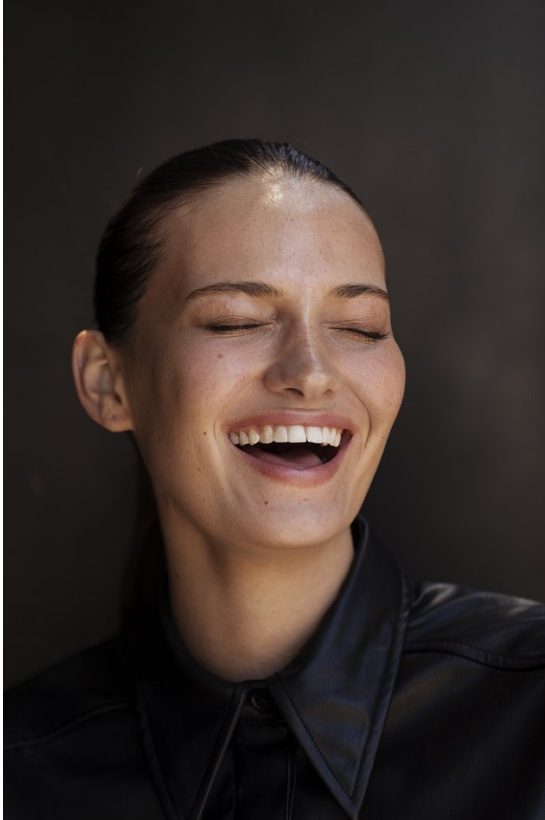

BOSS MODELS

JOHANNESBURG

BIANCA GAVIN

Height: 175cm Bust: 80cm Waist: 63cm Hips: 88cm Shoe: 7 UK Hair: Brunette Eyes: Brown