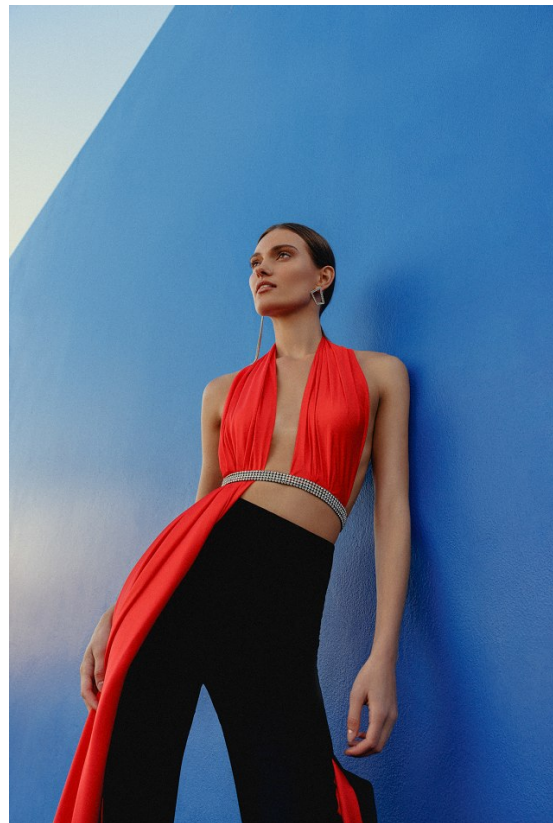

BOSS MODELS

JOHANNESBURG

BIANCA GAVIN

Height: 175cm Bust: 80cm Waist: 63cm Hips: 88cm Shoe: 7 UK Hair: Brunette Eyes: Brown