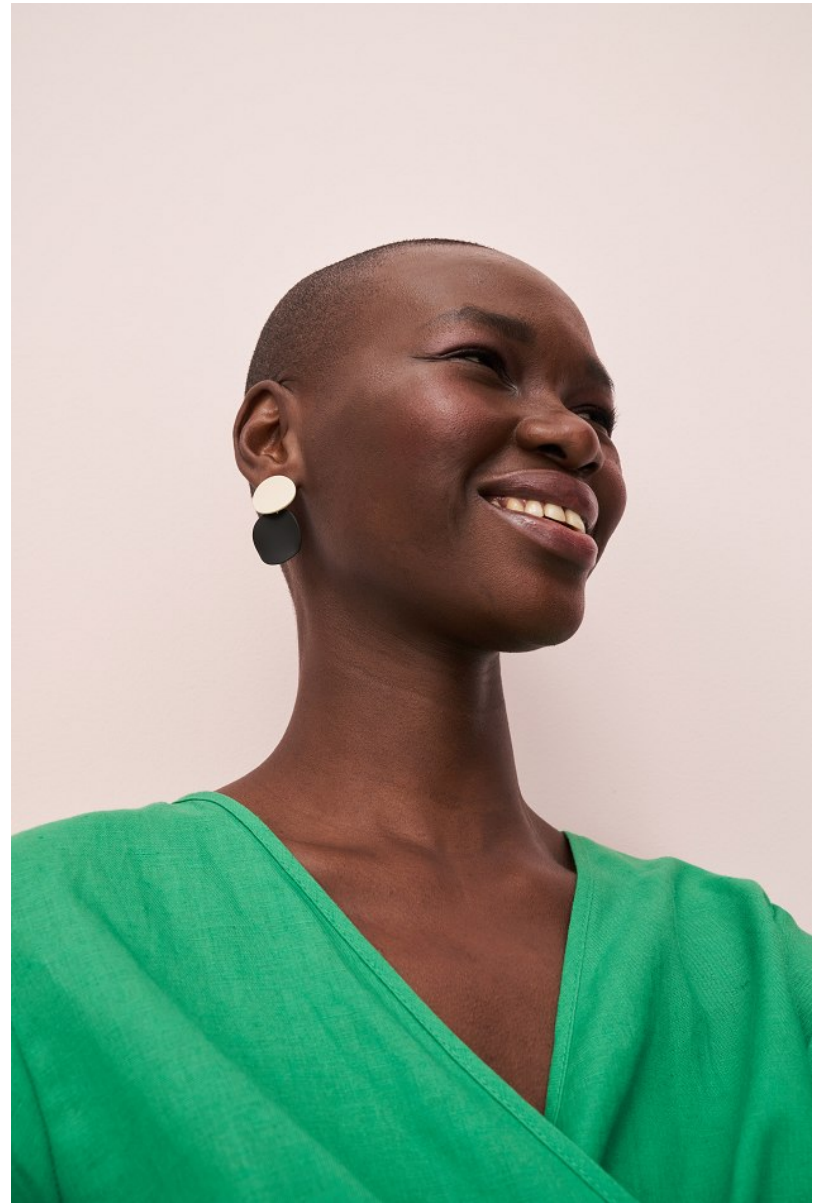

BOSS MODELS

JOHANNESBURG

NOELLE GRAOBE

Height: 179cm Bust: 79cm Waist: 66cm Hips: 93cm Shoe: 7 UK Hair: Black Eyes: Black

BOSS MODELS

JOHANNESBURG

NOELLE GRAOBE

Height: 179cm Bust: 79cm Waist: 66cm Hips: 93cm Shoe: 7 UK Hair: Black Eyes: Black

BOSS MODELS

JOHANNESBURG

NOELLE GRAOBE

Height: 179cm Bust: 79cm Waist: 66cm Hips: 93cm Shoe: 7 UK Hair: Black Eyes: Black

BOSS MODELS

JOHANNESBURG

TM
TEXTILMITTEILUNGEN

07 | 2023 18,50 €

NOELLE GRAOBE

Height: 179cm Bust: 79cm Waist: 66cm Hips: 93cm Shoe: 7 UK Hair: Black Eyes: Black

BOSS MODELS

JOHANNESBURG

NOELLE GRAOBE

Height: 179cm Bust: 79cm Waist: 66cm Hips: 93cm Shoe: 7 UK Hair: Black Eyes: Black