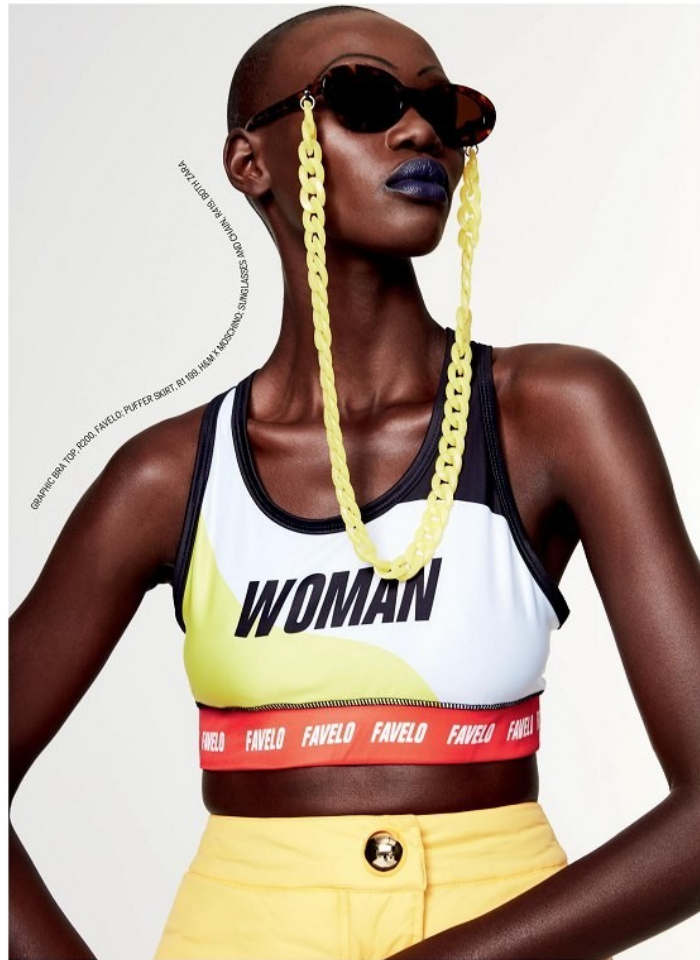

BOSS MODELS

JOHANNESBURG

08EMainFashion_Kelly.indd 2

2018/10/11 12:24

08EMainFashion_Kelly.indd 6

2018/10/11 12:25

NOELLE GRAOBE

Height: 179cm Bust: 79cm Waist: 66cm Hips: 93cm Shoe: 7 UK Hair: Black Eyes: Black