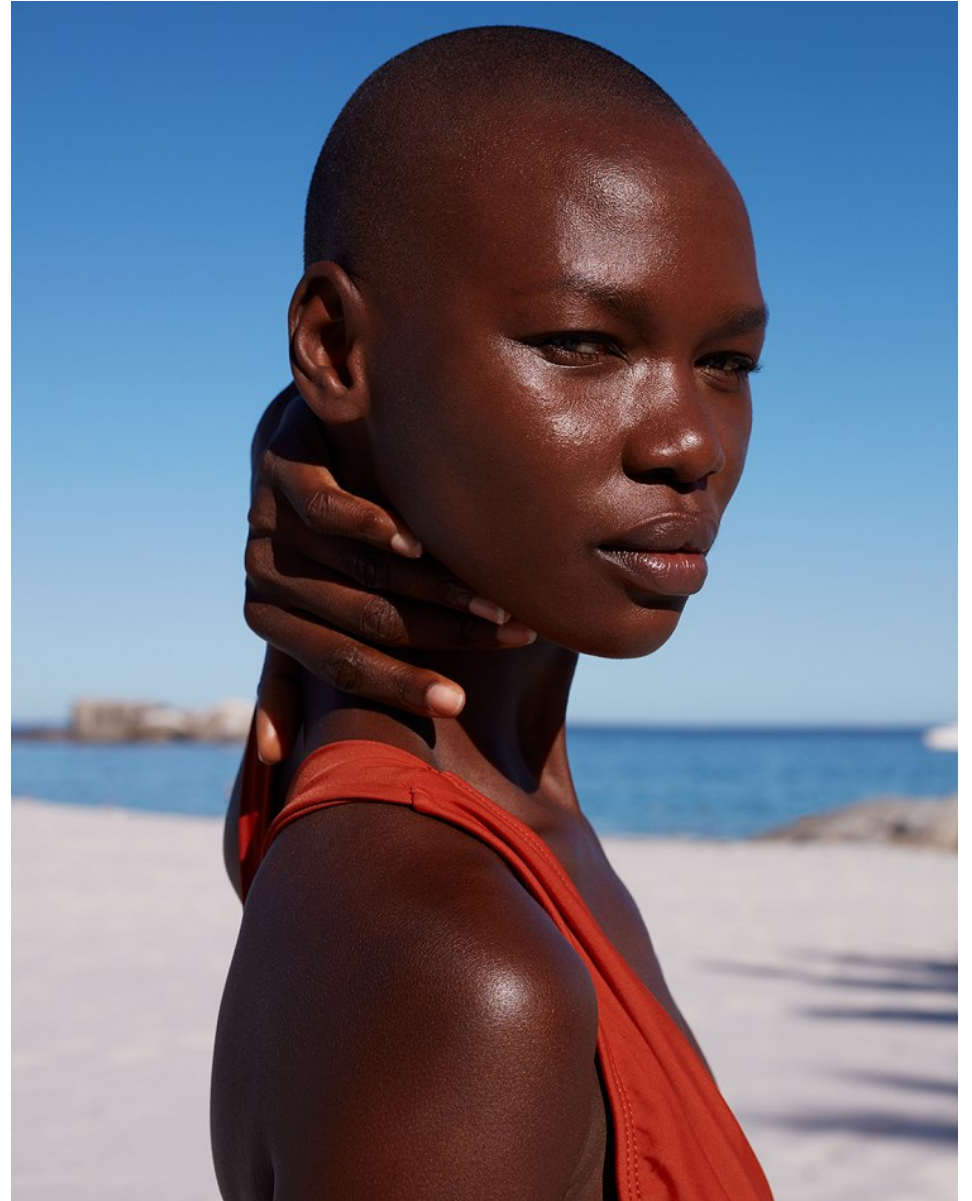

BOSS MODELS

JOHANNESBURG

NOELLE GRAOBE

Height: 179cm Bust: 79cm Waist: 66cm Hips: 93cm Shoe: 7 UK Hair: Black Eyes: Black

BOSS MODELS

JOHANNESBURG

NOELLE GRAOBE

Height: 179cm Bust: 79cm Waist: 66cm Hips: 93cm Shoe: 7 UK Hair: Black Eyes: Black