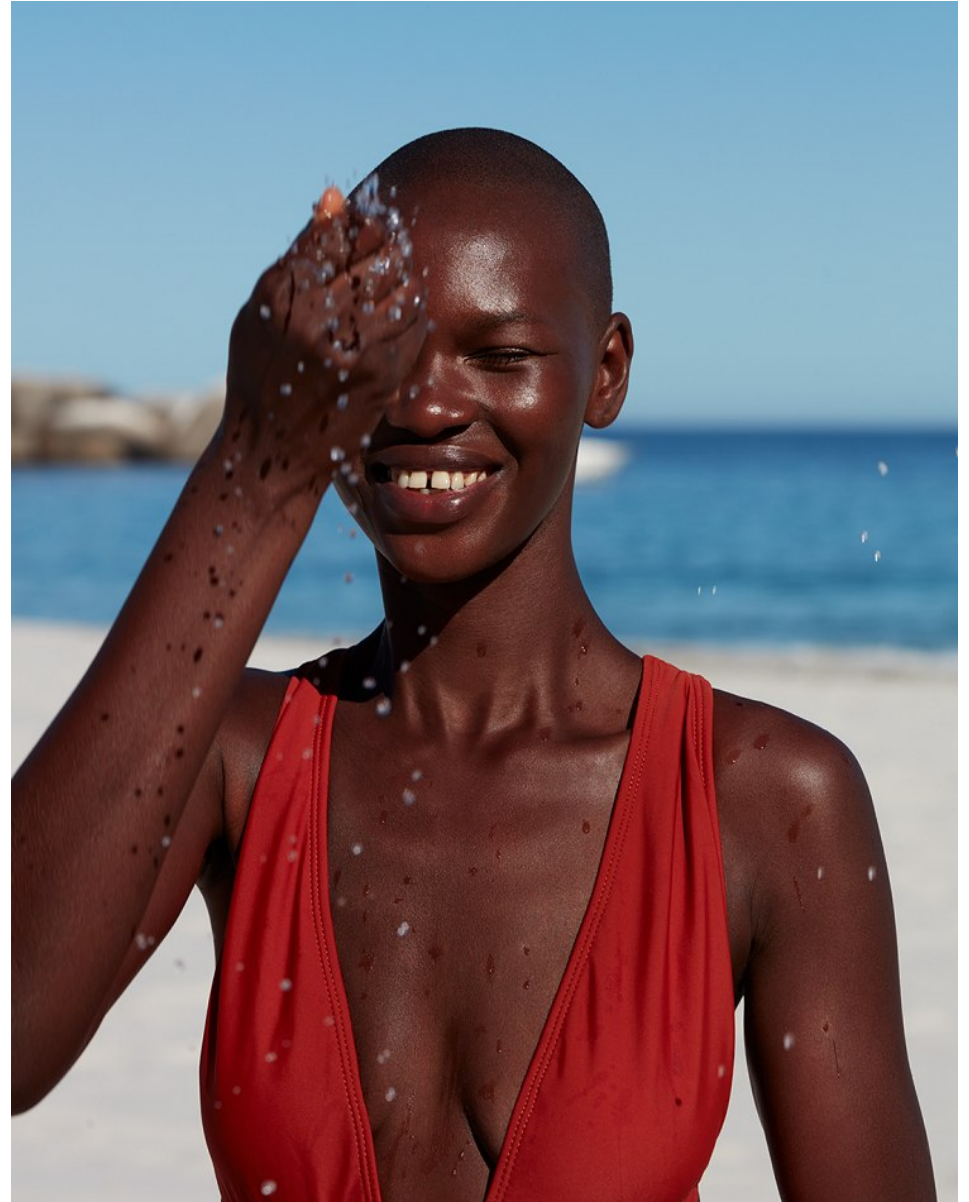

BOSS MODELS

JOHANNESBURG

NOELLE GRAOBE

Height: 179cm Bust: 79cm Waist: 66cm Hips: 93cm Shoe: 7 UK Hair: Black Eyes: Black