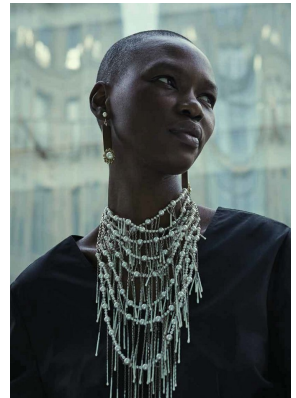

BOSS MODELS

JOHANNESBURG

NOELLE GRAOBE

Height: 179cm Bust: 79cm Waist: 66cm Hips: 93cm Shoe: 7 UK Hair: Black Eyes: Black

BOSS MODELS

JOHANNESBURG

NOELLE GRAOBE

Height: 179cm Bust: 79cm Waist: 66cm Hips: 93cm Shoe: 7 UK Hair: Black Eyes: Black

BOSS MODELS

JOHANNESBURG

NOELLE GRAOBE

Height: 179cm Bust: 79cm Waist: 66cm Hips: 93cm Shoe: 7 UK Hair: Black Eyes: Black