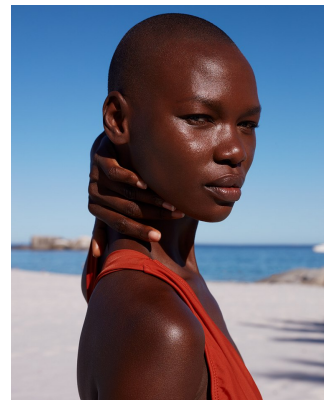

BOSS MODELS

JOHANNESBURG

NOELLE GRAOBE

Height: 179cm Bust: 79cm Waist: 66cm Hips: 93cm Shoe: 7 UK Hair: Black Eyes: Black

BOSS MODELS

JOHANNESBURG

NOELLE GRAOBE

Height: 179cm Bust: 79cm Waist: 66cm Hips: 93cm Shoe: 7 UK Hair: Black Eyes: Black

BOSS MODELS

JOHANNESBURG

NOELLE GRAOBE

Height: 179cm Bust: 79cm Waist: 66cm Hips: 93cm Shoe: 7 UK Hair: Black Eyes: Black