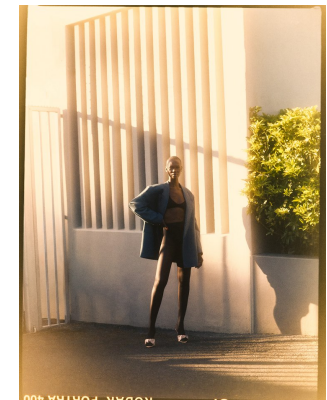

BOSS MODELS

JOHANNESBURG

NOELLE GRAOBE

Height: 179cm Bust: 79cm Waist: 66cm Hips: 93cm Shoe: 7 UK Hair: Black Eyes: Black

BOSS MODELS

JOHANNESBURG

NOELLE GRAOBE

Height: 179cm Bust: 79cm Waist: 66cm Hips: 93cm Shoe: 7 UK Hair: Black Eyes: Black

BOSS MODELS

JOHANNESBURG

NOELLE GRAOBE

Height: 179cm Bust: 79cm Waist: 66cm Hips: 93cm Shoe: 7 UK Hair: Black Eyes: Black