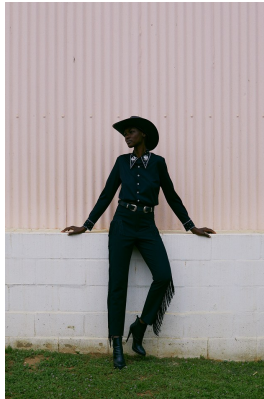

BOSS MODELS

JOHANNESBURG

NOELLE GRAOBE

Height: 179cm Bust: 79cm Waist: 66cm Hips: 93cm Shoe: 7 UK Hair: Black Eyes: Black

BOSS MODELS

JOHANNESBURG

NOELLE GRAOBE

Height: 179cm Bust: 79cm Waist: 66cm Hips: 93cm Shoe: 7 UK Hair: Black Eyes: Black

BOSS MODELS

JOHANNESBURG

NOELLE GRAOBE

Height: 179cm Bust: 79cm Waist: 66cm Hips: 93cm Shoe: 7 UK Hair: Black Eyes: Black