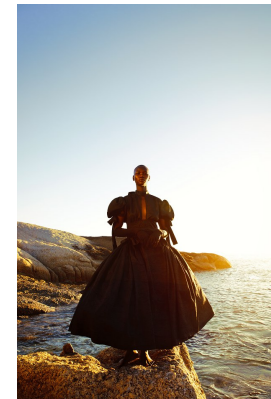

BOSS MODELS

JOHANNESBURG

NOELLE GRAOBE

Height: 179cm Bust: 79cm Waist: 66cm Hips: 93cm Shoe: 7 UK Hair: Black Eyes: Black

BOSS MODELS

JOHANNESBURG

NOELLE GRAOBE

Height: 179cm Bust: 79cm Waist: 66cm Hips: 93cm Shoe: 7 UK Hair: Black Eyes: Black

BOSS MODELS

JOHANNESBURG

NOELLE GRAOBE

Height: 179cm Bust: 79cm Waist: 66cm Hips: 93cm Shoe: 7 UK Hair: Black Eyes: Black