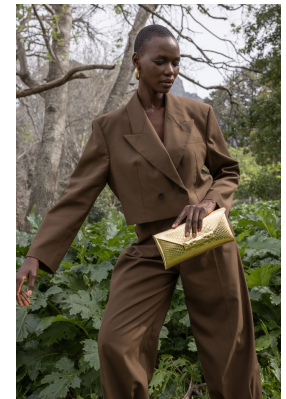

BOSS MODELS

JOHANNESBURG

NOELLE GRAOBE

Height: 179cm Bust: 79cm Waist: 66cm Hips: 93cm Shoe: 7 UK Hair: Black Eyes: Black

BOSS MODELS

JOHANNESBURG

NOELLE GRAOBE

Height: 179cm Bust: 79cm Waist: 66cm Hips: 93cm Shoe: 7 UK Hair: Black Eyes: Black

BOSS MODELS

JOHANNESBURG

NOELLE GRAOBE

Height: 179cm Bust: 79cm Waist: 66cm Hips: 93cm Shoe: 7 UK Hair: Black Eyes: Black