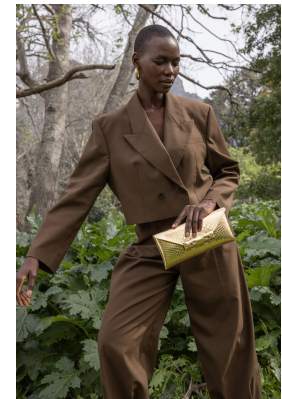

BOSS MODELS

JOHANNESBURG

NOELLE GRAOBE

Height: 179cm Bust: 79cm Waist: 66cm Hips: 93cm Shoe: 7 UK Hair: Black Eyes: Black

BOSS MODELS

JOHANNESBURG

NOELLE GRAOBE

Height: 179cm Bust: 79cm Waist: 66cm Hips: 93cm Shoe: 7 UK Hair: Black Eyes: Black

BOSS MODELS

JOHANNESBURG

NOELLE GRAOBE

Height: 179cm Bust: 79cm Waist: 66cm Hips: 93cm Shoe: 7 UK Hair: Black Eyes: Black