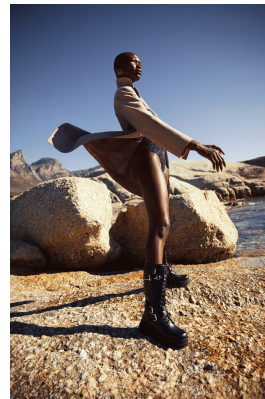

BOSS MODELS

JOHANNESBURG

NOELLE GRAOBE

Height: 179cm Bust: 79cm Waist: 66cm Hips: 93cm Shoe: 7 UK Hair: Black Eyes: Black

BOSS MODELS

JOHANNESBURG

NOELLE GRAOBE

Height: 179cm Bust: 79cm Waist: 66cm Hips: 93cm Shoe: 7 UK Hair: Black Eyes: Black

BOSS MODELS

JOHANNESBURG

NOELLE GRAOBE

Height: 179cm Bust: 79cm Waist: 66cm Hips: 93cm Shoe: 7 UK Hair: Black Eyes: Black