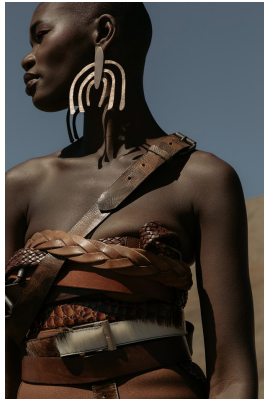

BOSS MODELS

JOHANNESBURG

NOELLE GRAOBE

Height: 179cm Bust: 79cm Waist: 66cm Hips: 93cm Shoe: 7 UK Hair: Black Eyes: Black

BOSS MODELS

JOHANNESBURG

NOELLE GRAOBE

Height: 179cm Bust: 79cm Waist: 66cm Hips: 93cm Shoe: 7 UK Hair: Black Eyes: Black

BOSS MODELS

JOHANNESBURG

NOELLE GRAOBE

Height: 179cm Bust: 79cm Waist: 66cm Hips: 93cm Shoe: 7 UK Hair: Black Eyes: Black