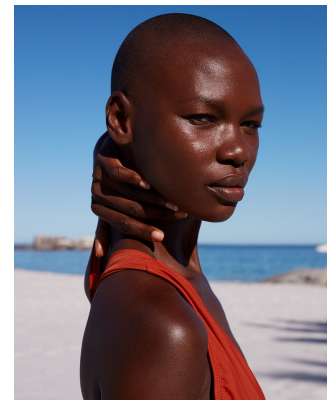

BOSS MODELS

JOHANNESBURG

NOELLE GRAOBE

Height: 179cm Bust: 79cm Waist: 66cm Hips: 93cm Shoe: 7 UK Hair: Black Eyes: Black

BOSS MODELS

JOHANNESBURG

NOELLE GRAOBE

Height: 179cm Bust: 79cm Waist: 66cm Hips: 93cm Shoe: 7 UK Hair: Black Eyes: Black

BOSS MODELS

JOHANNESBURG

NOELLE GRAOBE

Height: 179cm Bust: 79cm Waist: 66cm Hips: 93cm Shoe: 7 UK Hair: Black Eyes: Black