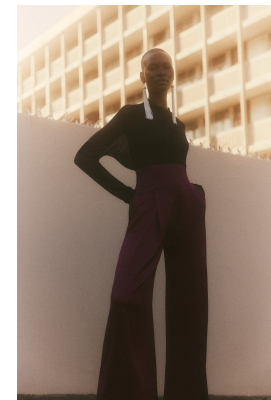

BOSS MODELS

JOHANNESBURG

NOELLE GRAOBE

Height: 179cm Bust: 79cm Waist: 66cm Hips: 93cm Shoe: 7 UK Hair: Black Eyes: Black

BOSS MODELS

JOHANNESBURG

NOELLE GRAOBE

Height: 179cm Bust: 79cm Waist: 66cm Hips: 93cm Shoe: 7 UK Hair: Black Eyes: Black

BOSS MODELS

JOHANNESBURG

NOELLE GRAOBE

Height: 179cm Bust: 79cm Waist: 66cm Hips: 93cm Shoe: 7 UK Hair: Black Eyes: Black