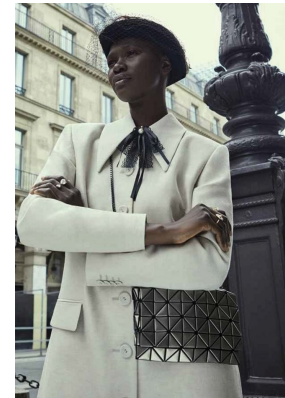

BOSS MODELS

JOHANNESBURG

NOELLE GRAOBE

Height: 179cm Bust: 79cm Waist: 66cm Hips: 93cm Shoe: 7 UK Hair: Black Eyes: Black

BOSS MODELS

JOHANNESBURG

NOELLE GRAOBE

Height: 179cm Bust: 79cm Waist: 66cm Hips: 93cm Shoe: 7 UK Hair: Black Eyes: Black

BOSS MODELS

JOHANNESBURG

NOELLE GRAOBE

Height: 179cm Bust: 79cm Waist: 66cm Hips: 93cm Shoe: 7 UK Hair: Black Eyes: Black