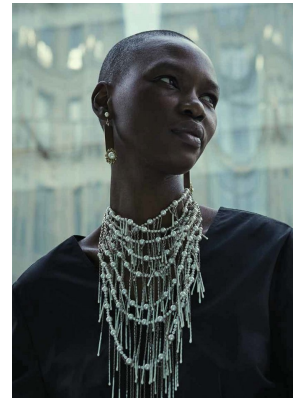

BOSS MODELS

JOHANNESBURG

NOELLE GRAOBE

Height: 179cm Bust: 79cm Waist: 66cm Hips: 93cm Shoe: 7 UK Hair: Black Eyes: Black

BOSS MODELS

JOHANNESBURG

NOELLE GRAOBE

Height: 179cm Bust: 79cm Waist: 66cm Hips: 93cm Shoe: 7 UK Hair: Black Eyes: Black

BOSS MODELS

JOHANNESBURG

NOELLE GRAOBE

Height: 179cm Bust: 79cm Waist: 66cm Hips: 93cm Shoe: 7 UK Hair: Black Eyes: Black