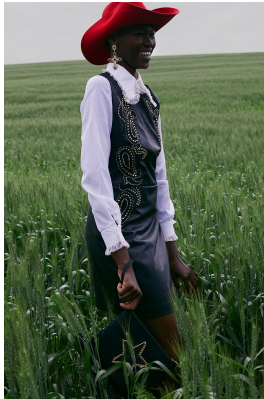

BOSS MODELS

JOHANNESBURG

NOELLE GRAOBE

Height: 179cm Bust: 79cm Waist: 66cm Hips: 93cm Shoe: 7 UK Hair: Black Eyes: Black

BOSS MODELS

JOHANNESBURG

NOELLE GRAOBE

Height: 179cm Bust: 79cm Waist: 66cm Hips: 93cm Shoe: 7 UK Hair: Black Eyes: Black

BOSS MODELS

JOHANNESBURG

NOELLE GRAOBE

Height: 179cm Bust: 79cm Waist: 66cm Hips: 93cm Shoe: 7 UK Hair: Black Eyes: Black