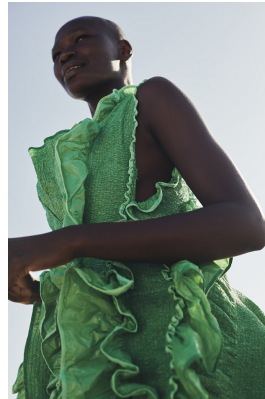

BOSS MODELS

JOHANNESBURG

NOELLE GRAOBE

Height: 179cm Bust: 79cm Waist: 66cm Hips: 93cm Shoe: 7 UK Hair: Black Eyes: Black

BOSS MODELS

JOHANNESBURG

NOELLE GRAOBE

Height: 179cm Bust: 79cm Waist: 66cm Hips: 93cm Shoe: 7 UK Hair: Black Eyes: Black

BOSS MODELS

JOHANNESBURG

NOELLE GRAOBE

Height: 179cm Bust: 79cm Waist: 66cm Hips: 93cm Shoe: 7 UK Hair: Black Eyes: Black