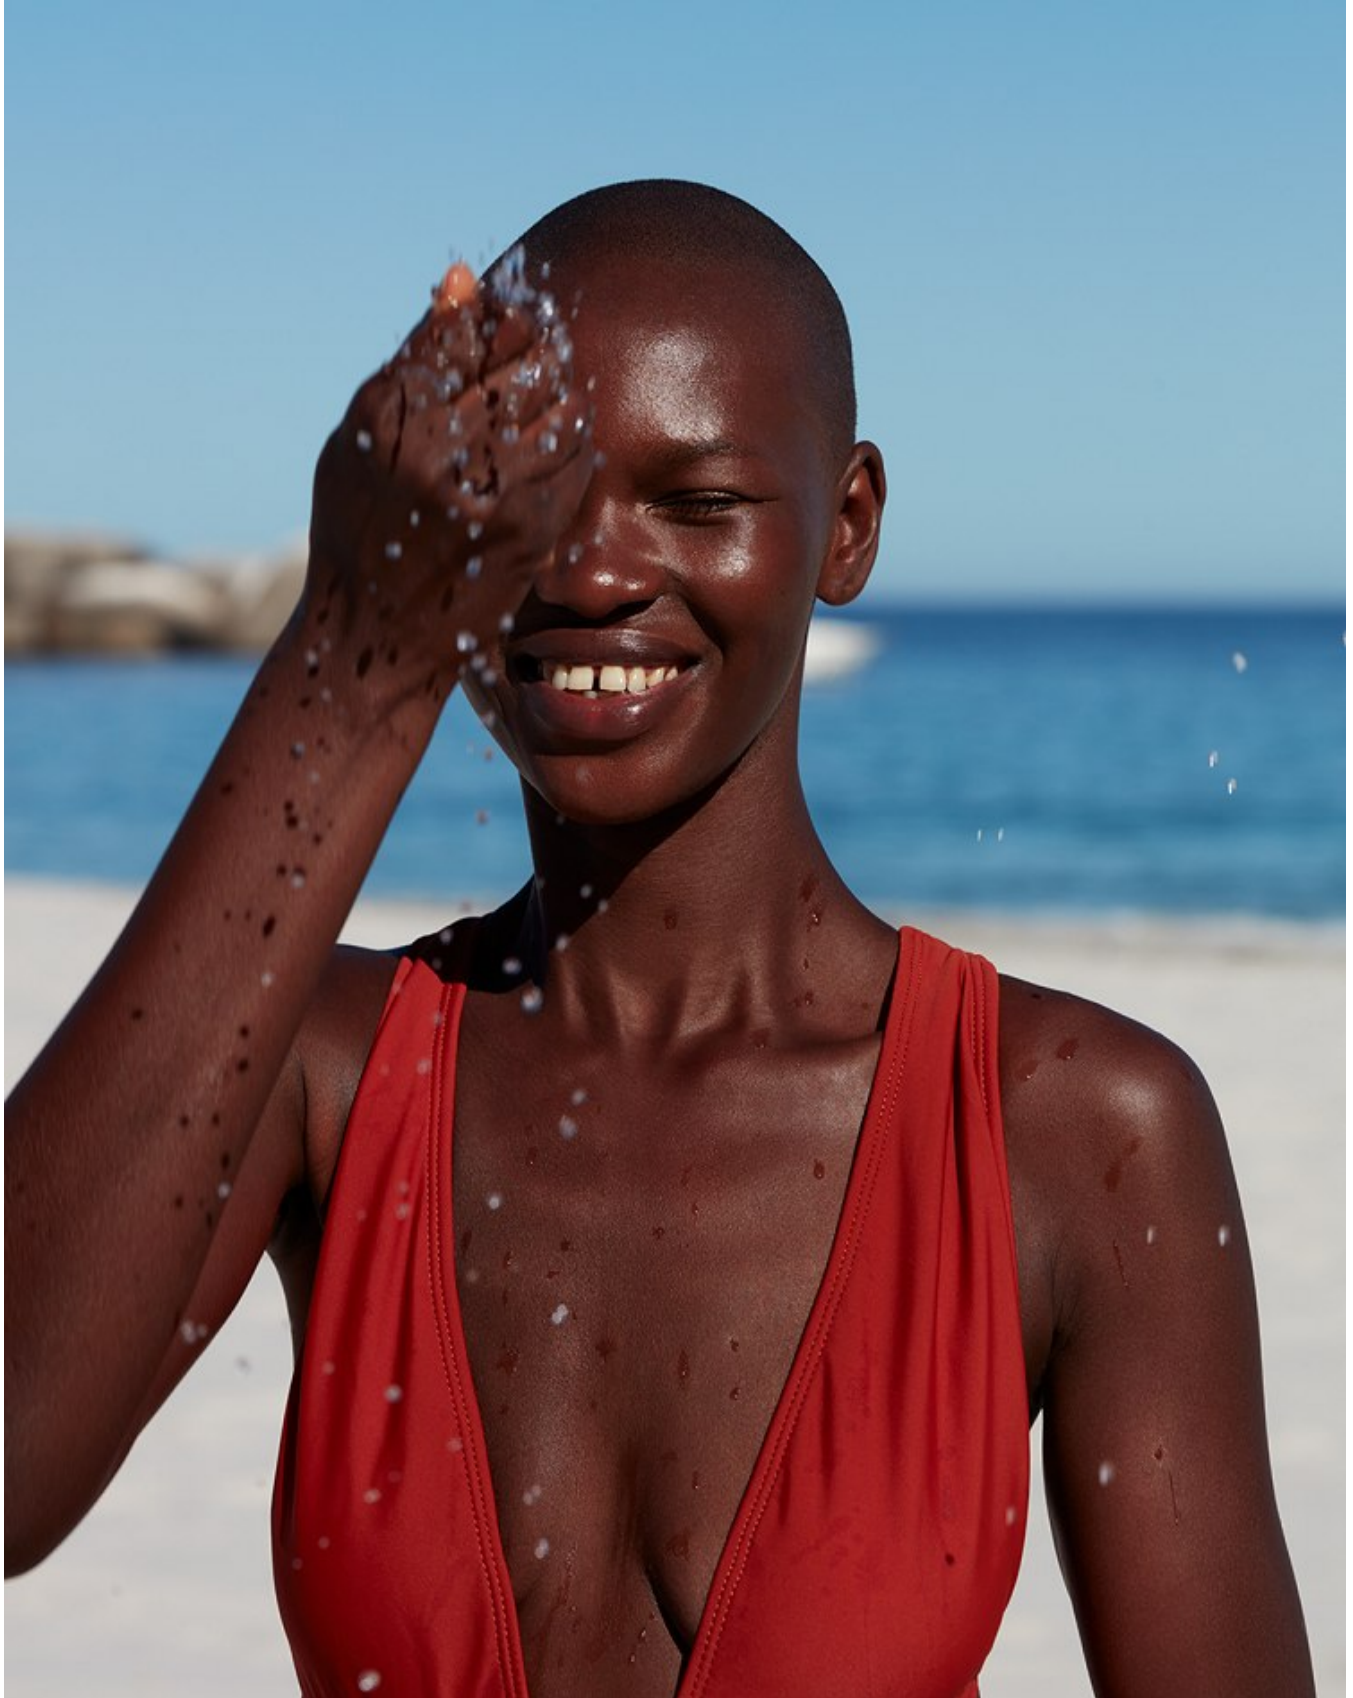

BOSS MODELS

JOHANNESBURG

NOELLE GRAOBE

Height: 179cm Bust: 79cm Waist: 66cm Hips: 93cm Shoe: 7 UK Hair: Black Eyes: Black