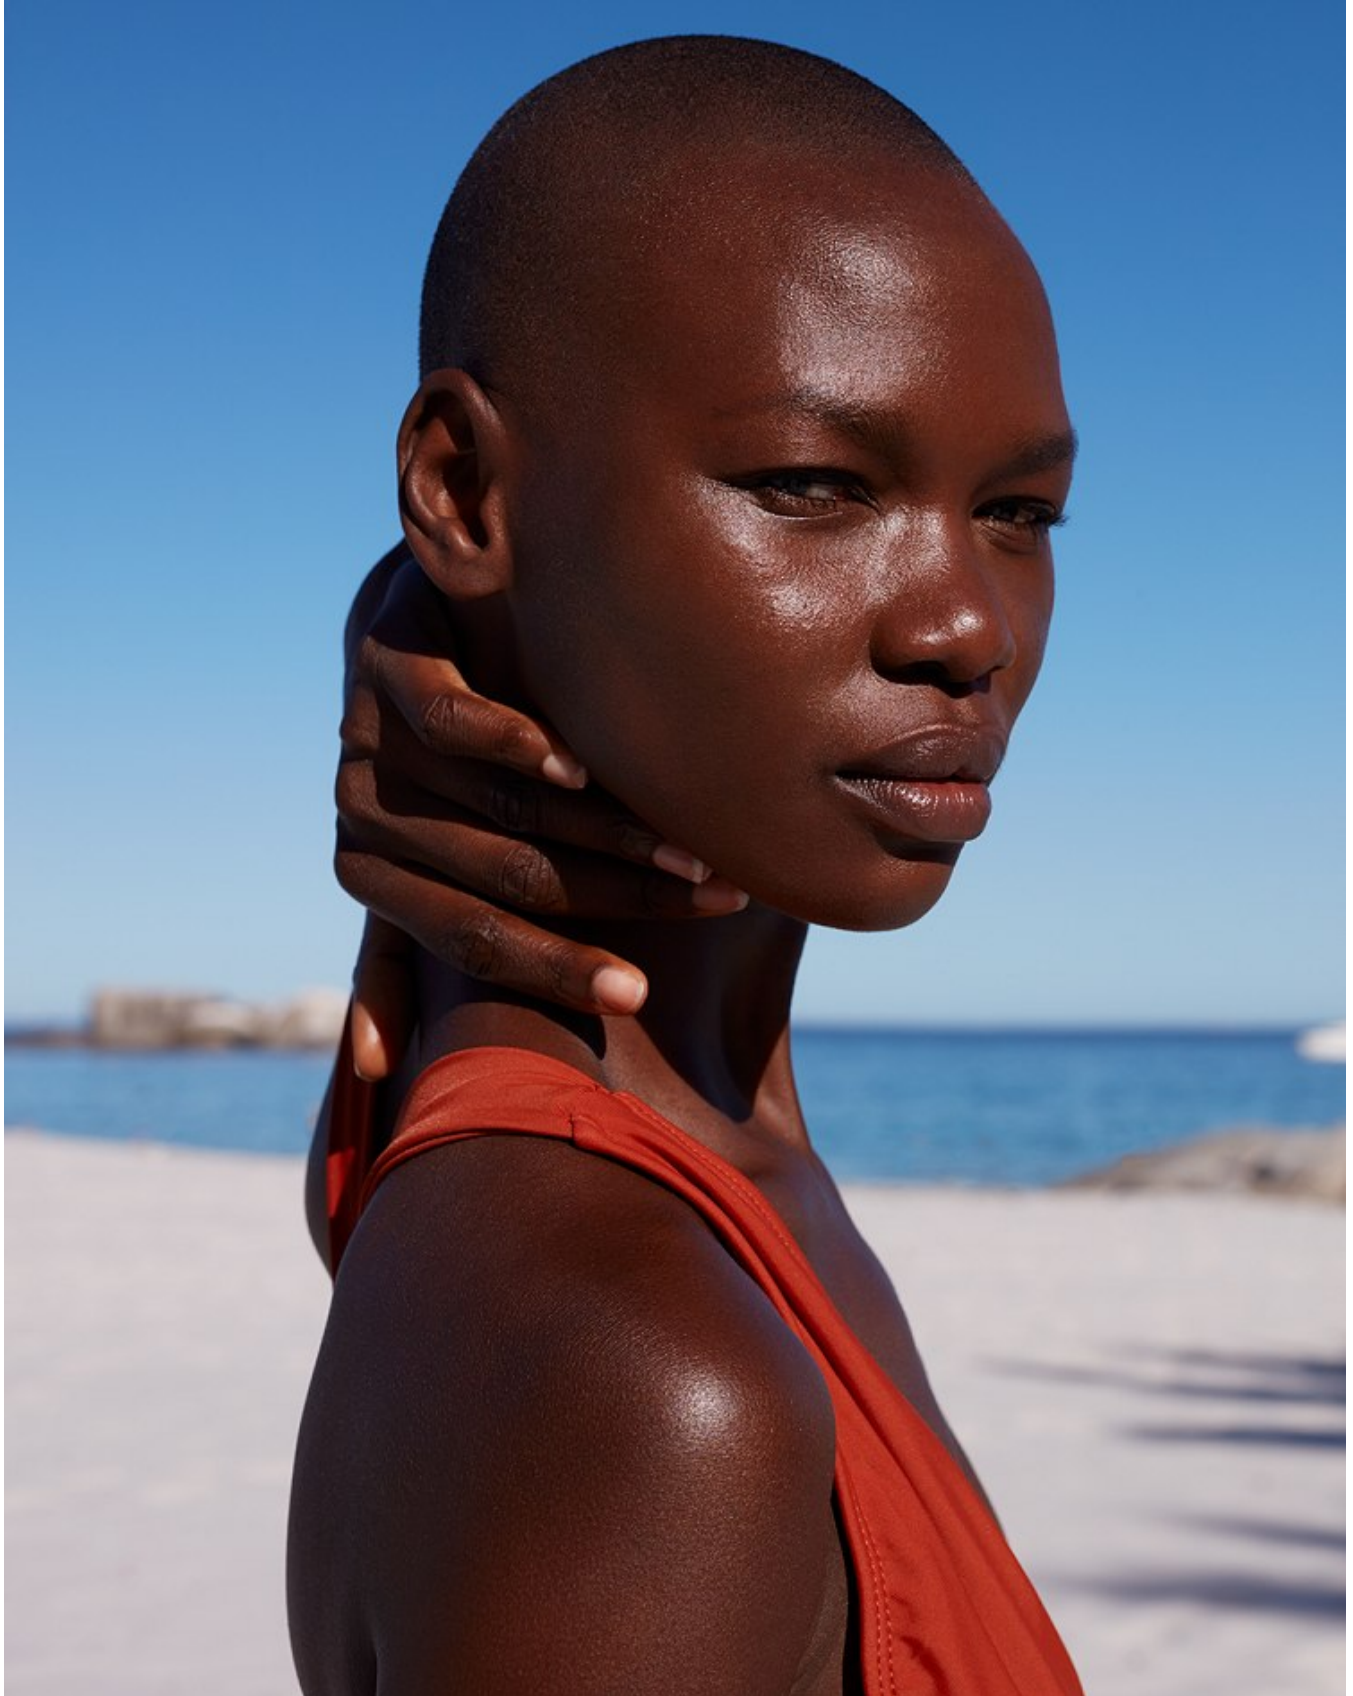

BOSS MODELS

JOHANNESBURG

NOELLE GRAOBE

Height: 179cm Bust: 79cm Waist: 66cm Hips: 93cm Shoe: 7 UK Hair: Black Eyes: Black