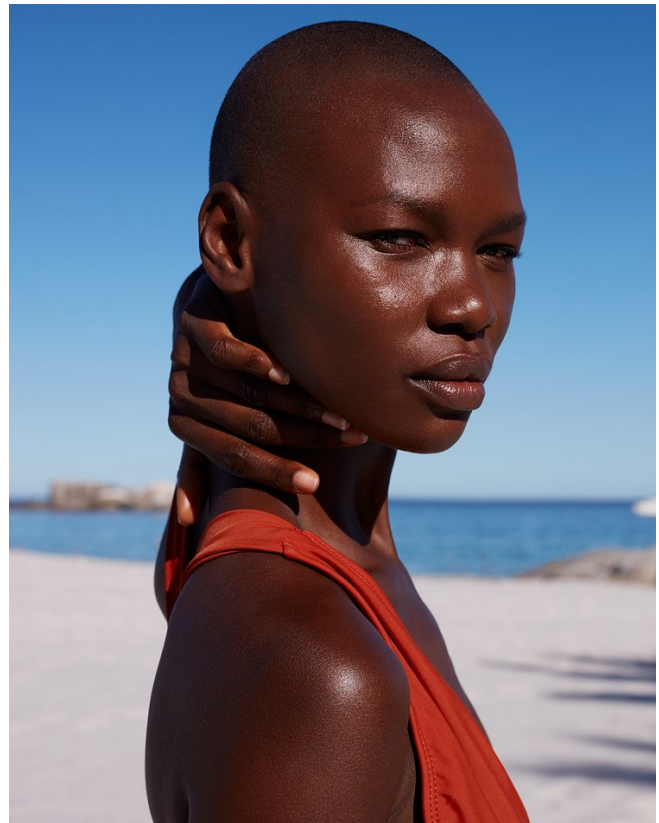

BOSS MODELS

JOHANNESBURG

NOELLE GRAOBE

Height: 179cm Bust: 79cm Waist: 66cm Hips: 93cm Shoe: 7 UK Hair: Black Eyes: Black