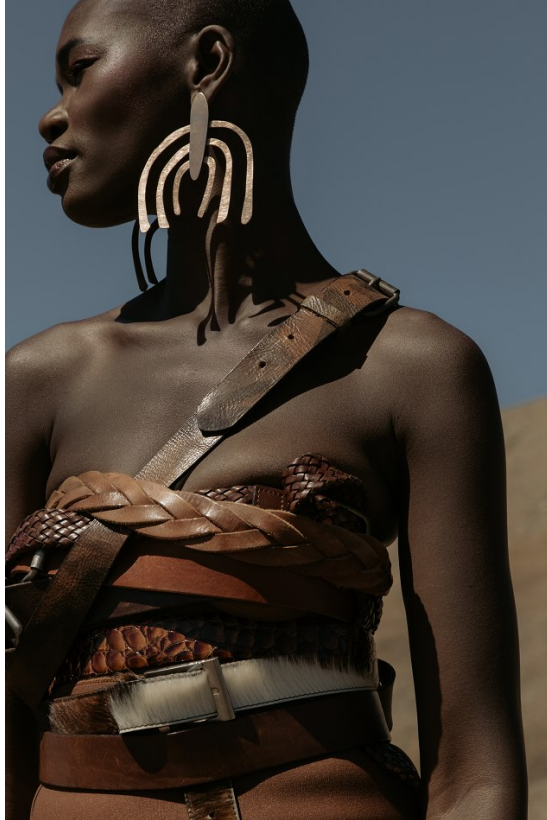

BOSS MODELS

JOHANNESBURG

NOELLE GRAOBE

Height: 179cm Bust: 79cm Waist: 66cm Hips: 93cm Shoe: 7 UK Hair: Black Eyes: Black

BOSS MODELS

JOHANNESBURG

001ManFashion_Kelly.indd 2

2018/10/11 12:24