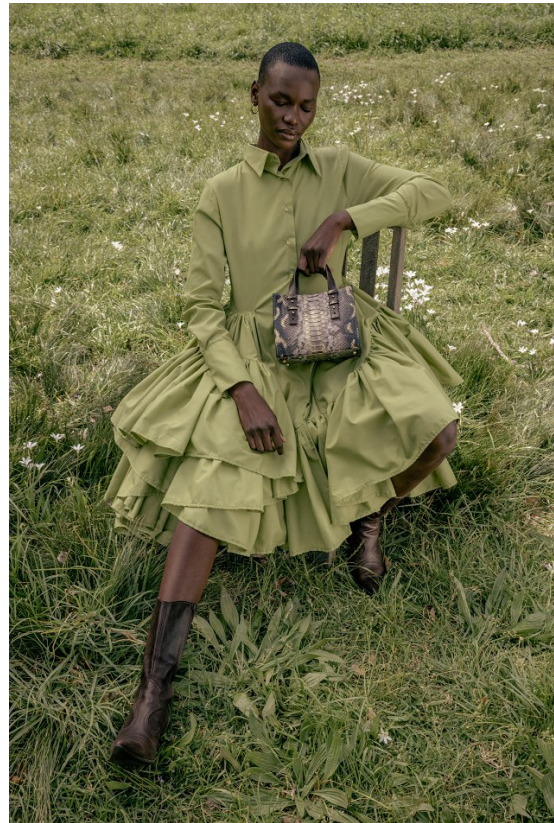

BOSS MODELS

JOHANNESBURG

NOELLE GRAOBE

Height: 179cm Bust: 79cm Waist: 66cm Hips: 93cm Shoe: 7 UK Hair: Black Eyes: Black

BOSS MODELS

JOHANNESBURG

NOELLE GRAOBE

Height: 179cm Bust: 79cm Waist: 66cm Hips: 93cm Shoe: 7 UK Hair: Black Eyes: Black