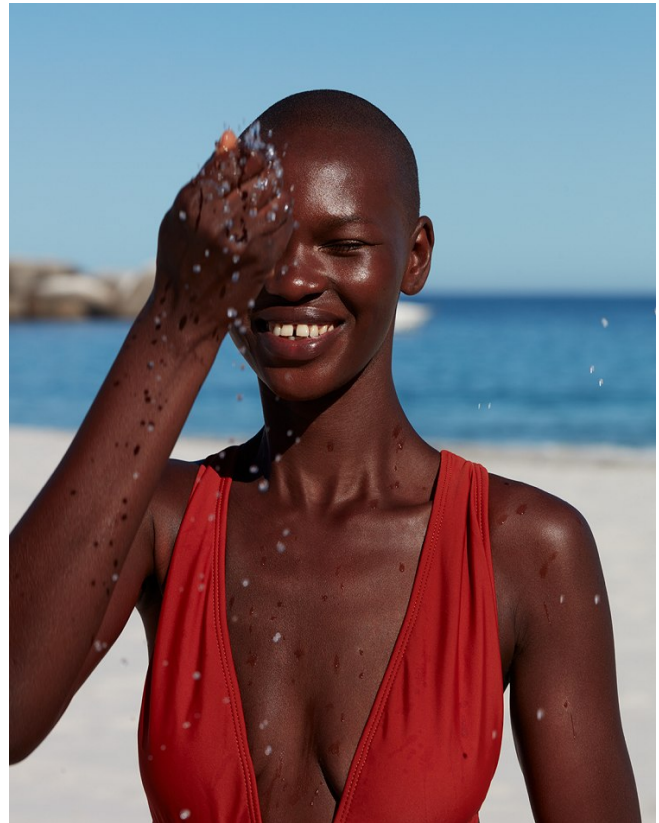

BOSS MODELS

JOHANNESBURG

NOELLE GRAOBE

Height: 179cm Bust: 79cm Waist: 66cm Hips: 93cm Shoe: 7 UK Hair: Black Eyes: Black