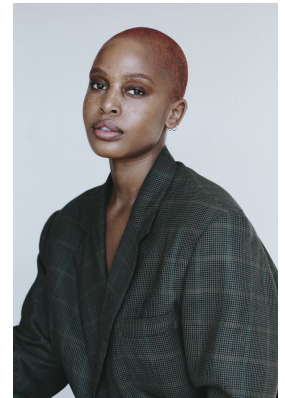

BOSS MODELS

JOHANNESBURG

UNA MABASA

Height: 172cm Bust: 98cm Waist: 76cm Hips: 123cm Shoe: 7 UK Hair: Blonde Eyes: Brown