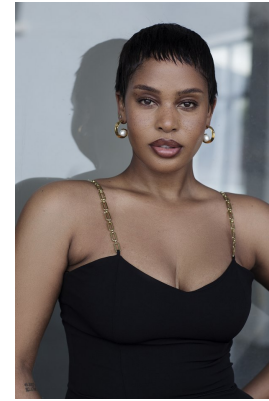

BOSS MODELS

JOHANNESBURG

UNA MABASA

Height: 172cm Bust: 98cm Waist: 76cm Hips: 123cm Shoe: 7 UK Hair: Blonde Eyes: Brown

BOSS MODELS

JOHANNESBURG

UNA MABASA

Height: 172cm Bust: 98cm Waist: 76cm Hips: 123cm Shoe: 7 UK Hair: Blonde Eyes: Brown

BOSS MODELS

JOHANNESBURG

UNA MABASA

Height: 172cm Bust: 98cm Waist: 76cm Hips: 123cm Shoe: 7 UK Hair: Blonde Eyes: Brown