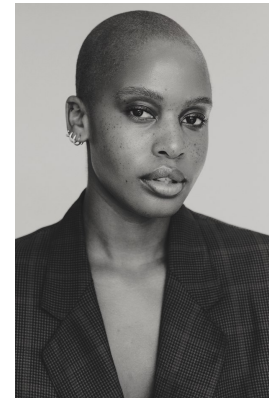

BOSS MODELS

JOHANNESBURG

UNA MABASA

Height: 172cm Bust: 98cm Waist: 76cm Hips: 123cm Shoe: 7 UK Hair: Blonde Eyes: Brown

BOSS MODELS

JOHANNESBURG

UNA MABASA

Height: 172cm Bust: 98cm Waist: 76cm Hips: 123cm Shoe: 7 UK Hair: Blonde Eyes: Brown

BOSS MODELS

JOHANNESBURG

UNA MABASA

Height: 172cm Bust: 98cm Waist: 76cm Hips: 123cm Shoe: 7 UK Hair: Blonde Eyes: Brown