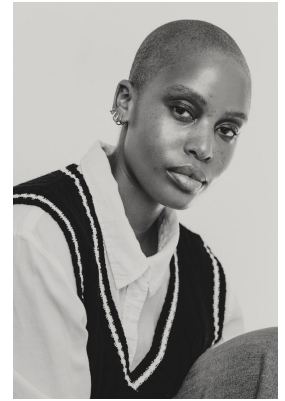

BOSS MODELS

JOHANNESBURG

UNA MABASA

Height: 172cm Bust: 98cm Waist: 76cm Hips: 123cm Shoe: 7 UK Hair: Blonde Eyes: Brown

BOSS MODELS

JOHANNESBURG

UNA MABASA

Height: 172cm Bust: 98cm Waist: 76cm Hips: 123cm Shoe: 7 UK Hair: Blonde Eyes: Brown

BOSS MODELS

JOHANNESBURG

UNA MABASA

Height: 172cm Bust: 98cm Waist: 76cm Hips: 123cm Shoe: 7 UK Hair: Blonde Eyes: Brown