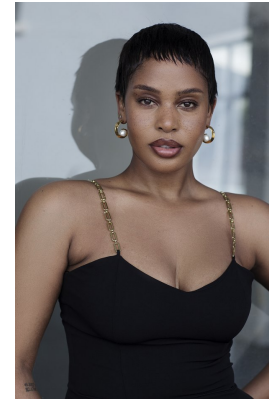

# BOSS MODELS

JOHANNESBURG

UNA MABASA

Height: 172cm Bust: 98cm Waist: 76cm Hips: 123cm Shoe: 7 UK Hair: Blonde Eyes: Brown

## UNA MABASA

Height: 172cm Bust: 98cm Waist: 76cm Hips: 123cm Shoe: 7 UK Hair: Blonde Eyes: Brown