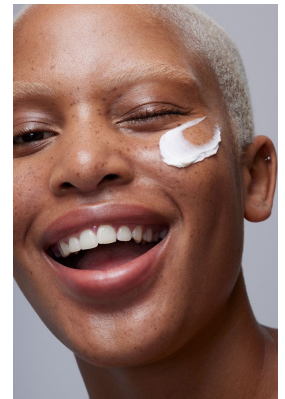

BOSS MODELS

JOHANNESBURG

UNA MABASA

Height: 172cm Bust: 98cm Waist: 76cm Hips: 123cm Shoe: 7 UK Hair: Blonde Eyes: Brown

BOSS MODELS

JOHANNESBURG

UNA MABASA

Height: 172cm Bust: 98cm Waist: 76cm Hips: 123cm Shoe: 7 UK Hair: Blonde Eyes: Brown

BOSS MODELS

JOHANNESBURG

UNA MABASA

Height: 172cm Bust: 98cm Waist: 76cm Hips: 123cm Shoe: 7 UK Hair: Blonde Eyes: Brown