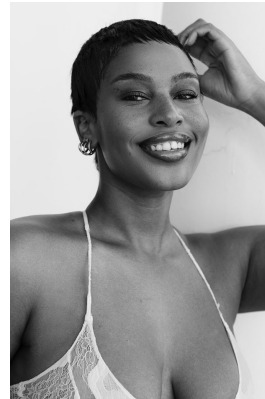

BOSS MODELS

JOHANNESBURG

UNA MABASA

Height: 172cm Bust: 98cm Waist: 76cm Hips: 123cm Shoe: 7 UK Hair: Blonde Eyes: Brown