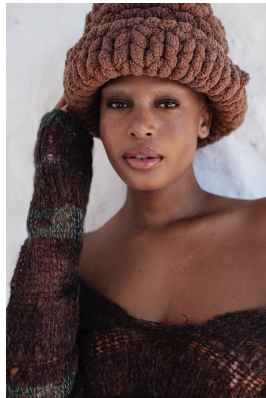

BOSS MODELS

JOHANNESBURG

UNA MABASA

Height: 172cm Bust: 98cm Waist: 76cm Hips: 123cm Shoe: 7 UK Hair: Blonde Eyes: Brown