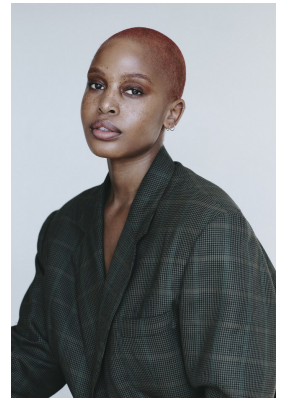

BOSS MODELS

JOHANNESBURG

UNA MABASA

Height: 172cm Bust: 98cm Waist: 76cm Hips: 123cm Shoe: 7 UK Hair: Blonde Eyes: Brown

BOSS MODELS

JOHANNESBURG

UNA MABASA

Height: 172cm Bust: 98cm Waist: 76cm Hips: 123cm Shoe: 7 UK Hair: Blonde Eyes: Brown

BOSS MODELS

JOHANNESBURG

UNA MABASA

Height: 172cm Bust: 98cm Waist: 76cm Hips: 123cm Shoe: 7 UK Hair: Blonde Eyes: Brown