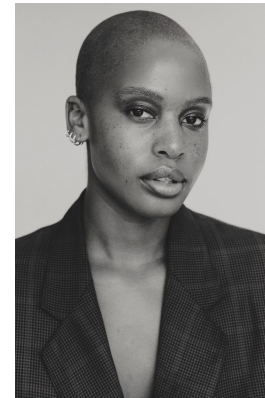

BOSS MODELS

JOHANNESBURG

UNA MABASA

Height: 172cm Bust: 98cm Waist: 76cm Hips: 123cm Shoe: 7 UK Hair: Blonde Eyes: Brown