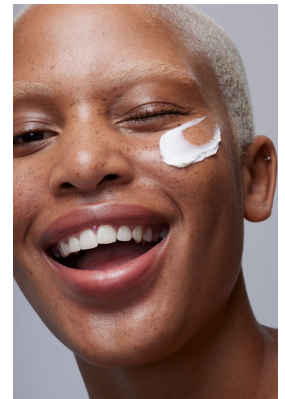

# BOSS MODELS

JOHANNESBURG

UNA MABASA

Height: 172cm Bust: 98cm Waist: 76cm Hips: 123cm Shoe: 7 UK Hair: Blonde Eyes: Brown