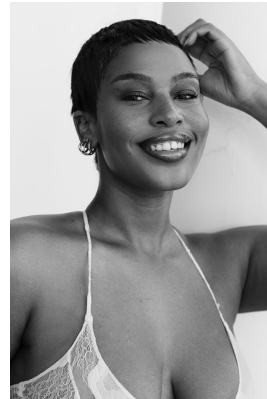

BOSS MODELS

JOHANNESBURG

UNA MABASA

Height: 172cm Bust: 98cm Waist: 76cm Hips: 123cm Shoe: 7 UK Hair: Blonde Eyes: Brown

BOSS MODELS

JOHANNESBURG

UNA MABASA

Height: 172cm Bust: 98cm Waist: 76cm Hips: 123cm Shoe: 7 UK Hair: Blonde Eyes: Brown

BOSS MODELS

JOHANNESBURG

UNA MABASA

Height: 172cm Bust: 98cm Waist: 76cm Hips: 123cm Shoe: 7 UK Hair: Blonde Eyes: Brown