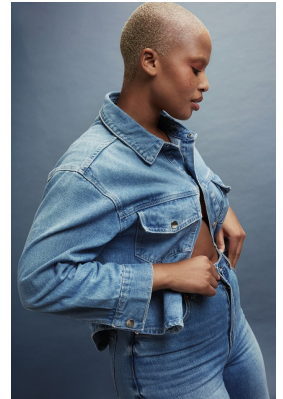

BOSS MODELS

JOHANNESBURG

UNA MABASA

Height: 172cm Bust: 98cm Waist: 76cm Hips: 123cm Shoe: 7 UK Hair: Blonde Eyes: Brown

BOSS MODELS

JOHANNESBURG

UNA MABASA

Height: 172cm Bust: 98cm Waist: 76cm Hips: 123cm Shoe: 7 UK Hair: Blonde Eyes: Brown

BOSS MODELS

JOHANNESBURG

UNA MABASA

Height: 172cm Bust: 98cm Waist: 76cm Hips: 123cm Shoe: 7 UK Hair: Blonde Eyes: Brown