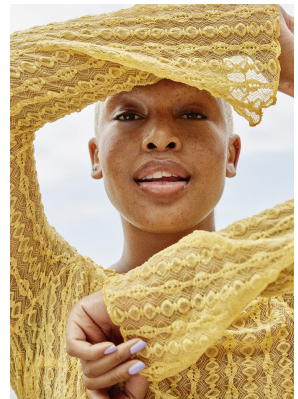

# BOSS MODELS

JOHANNESBURG

UNA MABASA

Height: 172cm Bust: 98cm Waist: 76cm Hips: 123cm Shoe: 7 UK Hair: Blonde Eyes: Brown

## UNA MABASA

Height: 172cm Bust: 98cm Waist: 76cm Hips: 123cm Shoe: 7 UK Hair: Blonde Eyes: Brown