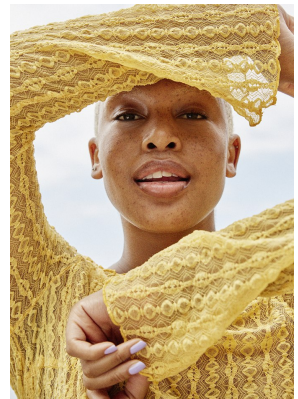

BOSS MODELS

JOHANNESBURG

UNA MABASA

Height: 172cm Bust: 98cm Waist: 76cm Hips: 123cm Shoe: 7 UK Hair: Blonde Eyes: Brown

BOSS MODELS

JOHANNESBURG

UNA MABASA

Height: 172cm Bust: 98cm Waist: 76cm Hips: 123cm Shoe: 7 UK Hair: Blonde Eyes: Brown

BOSS MODELS

JOHANNESBURG

UNA MABASA

Height: 172cm Bust: 98cm Waist: 76cm Hips: 123cm Shoe: 7 UK Hair: Blonde Eyes: Brown