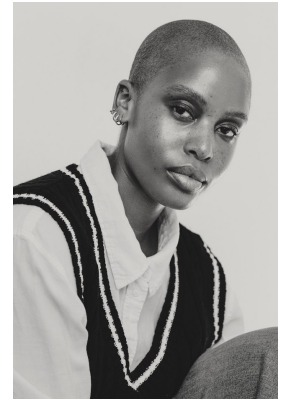

# BOSS MODELS

JOHANNESBURG

UNA MABASA

Height: 172cm Bust: 98cm Waist: 76cm Hips: 123cm Shoe: 7 UK Hair: Blonde Eyes: Brown