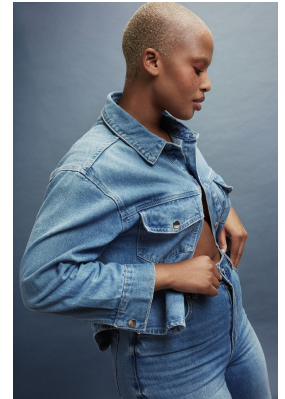

BOSS MODELS

JOHANNESBURG

UNA MABASA

Height: 172cm Bust: 98cm Waist: 76cm Hips: 123cm Shoe: 7 UK Hair: Blonde Eyes: Brown