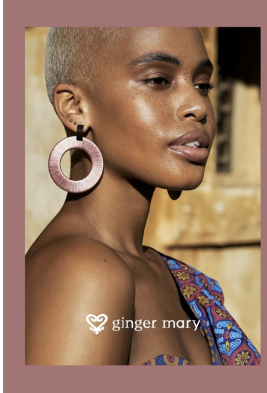

# BOSS MODELS

JOHANNESBURG

UNA MABASA

Height: 172cm Bust: 98cm Waist: 76cm Hips: 123cm Shoe: 7 UK Hair: Blonde Eyes: Brown