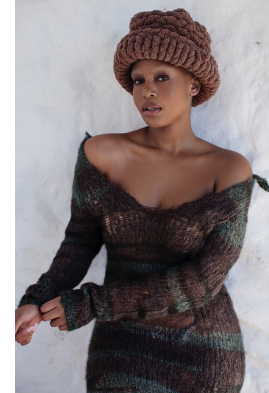

# BOSS MODELS

JOHANNESBURG

UNA MABASA

Height: 172cm Bust: 98cm Waist: 76cm Hips: 123cm Shoe: 7 UK Hair: Blonde Eyes: Brown