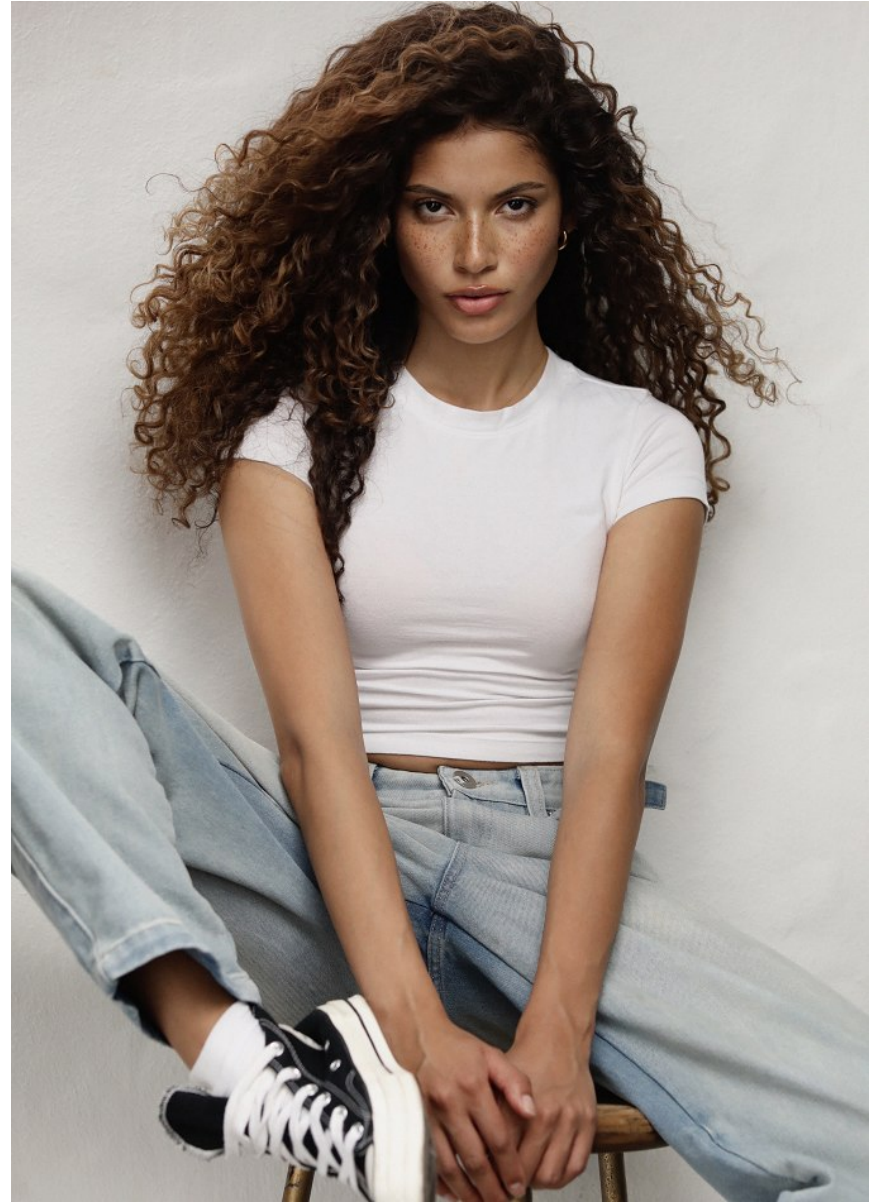

BOSS MODELS

JOHANNESBURG

Height: 170cm Bust: 78cm Waist: 65cm Hips: 91cm Shoe: 5 UK Hair: Brown Eyes: Brown