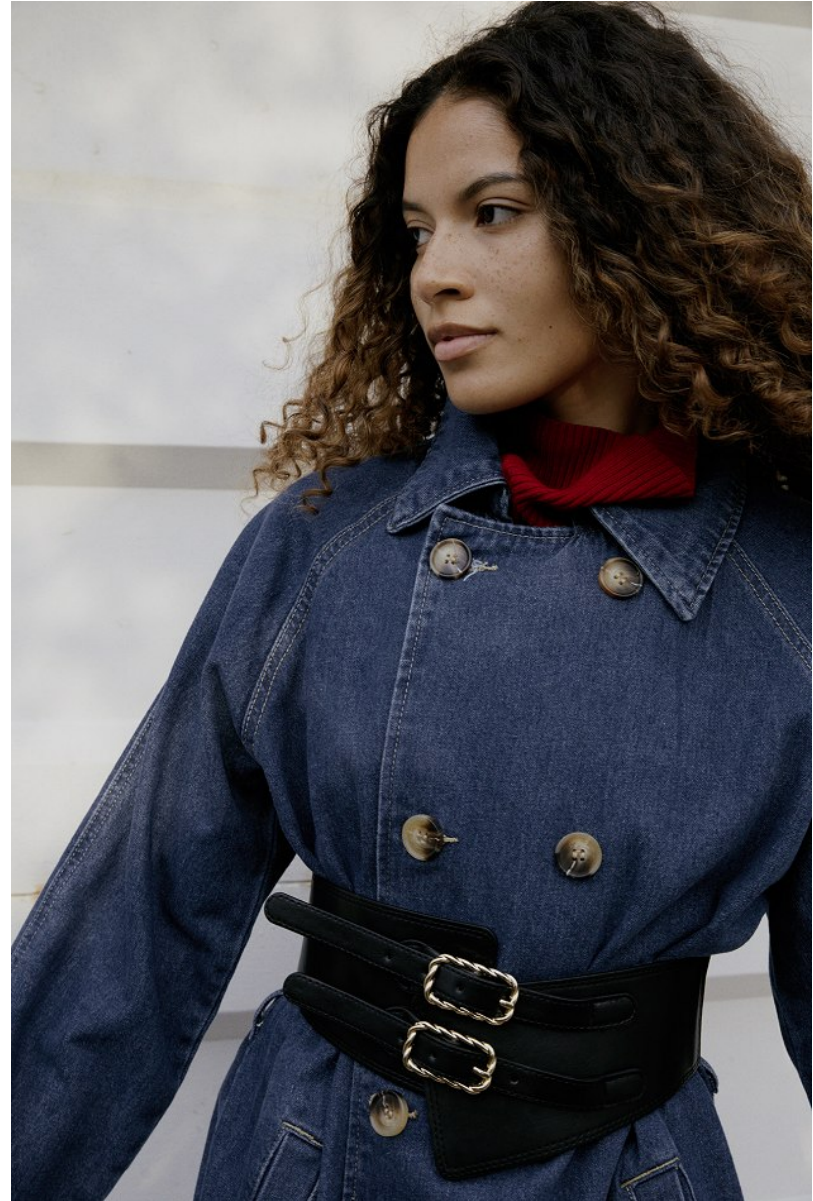

BOSS MODELS

JOHANNESBURG

Height: 170cm Bust: 81cm Waist: 65cm Hips: 91cm Shoe: 5 UK Hair: Brown Eyes: Brown