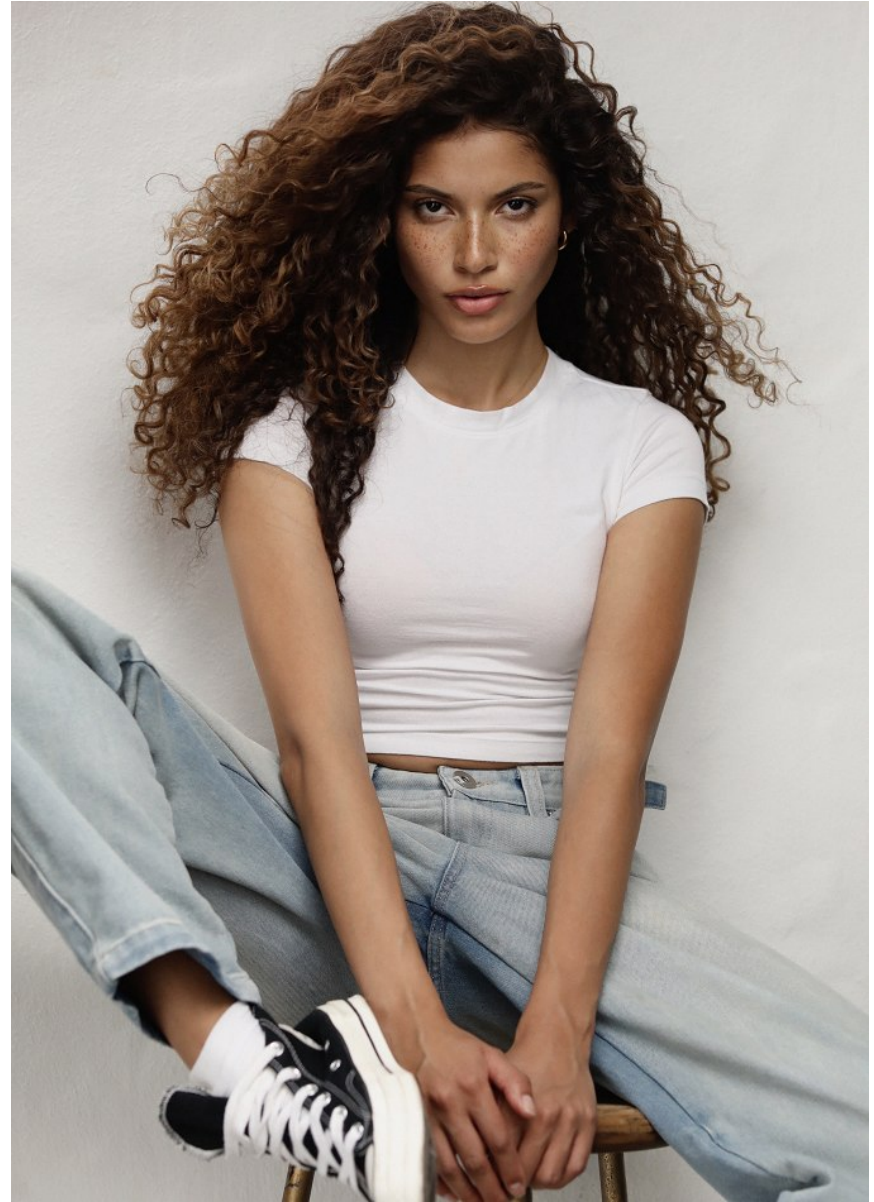

BOSS MODELS

JOHANNESBURG

Height: 170cm Bust: 81cm Waist: 65cm Hips: 91cm Shoe: 5 UK Hair: Brown Eyes: Brown