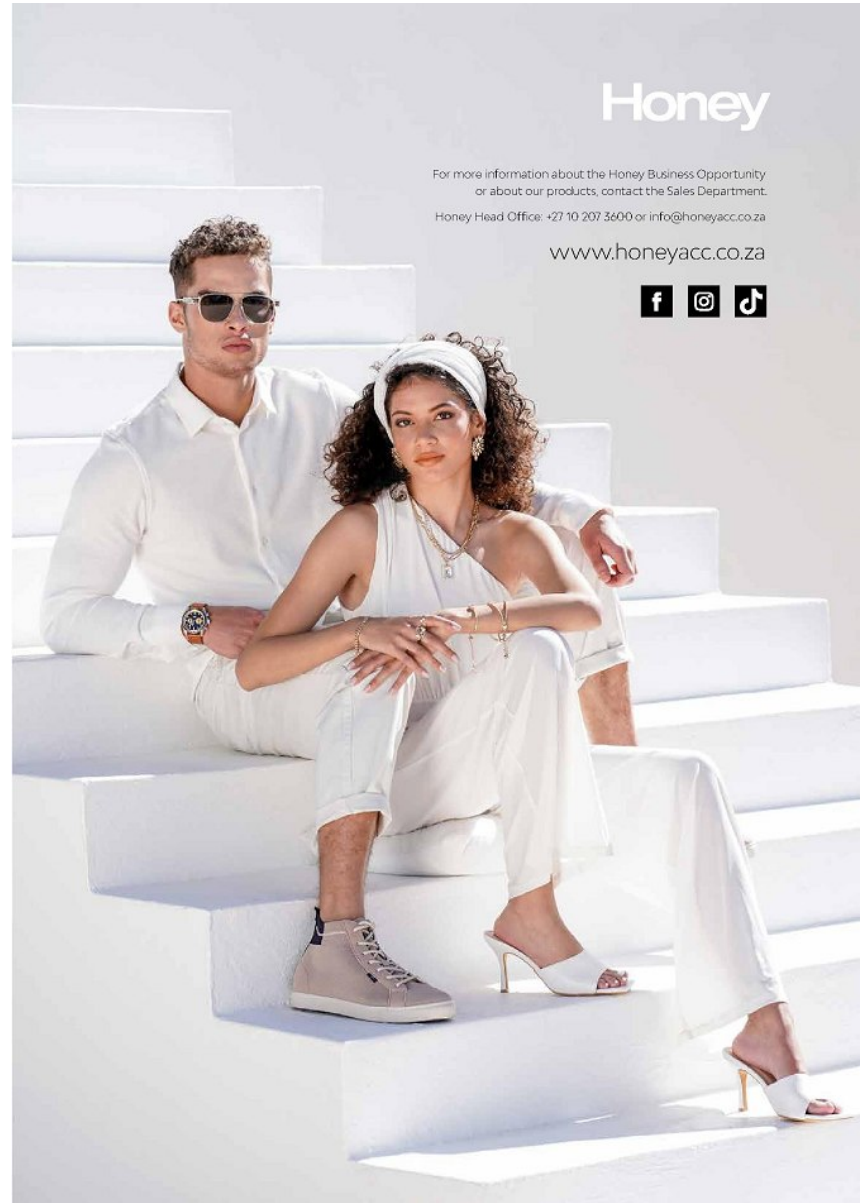

BOSS MODELS

JOHANNESBURG

NICOLE ALVES

Height: 170cm Bust: 81cm Waist: 65cm Hips: 91cm Shoe: 5 UK Hair: Brown Eyes: Brown

BOSS MODELS

JOHANNESBURG

NICOLE ALVES

Height: 170cm Bust: 81cm Waist: 65cm Hips: 91cm Shoe: 5 UK Hair: Brown Eyes: Brown