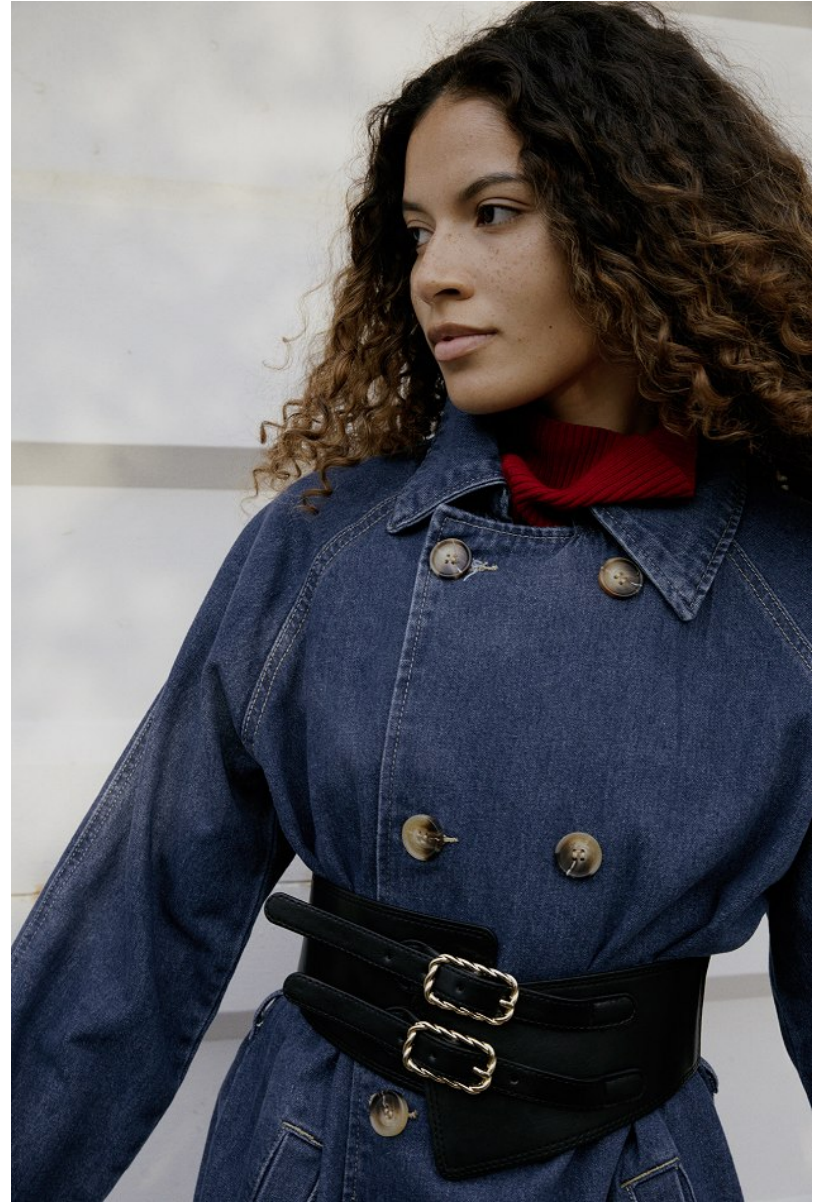

BOSS MODELS

JOHANNESBURG

Height: 170cm Bust: 81cm Waist: 65cm Hips: 91cm Shoe: 5 UK Hair: Brown Eyes: Brown