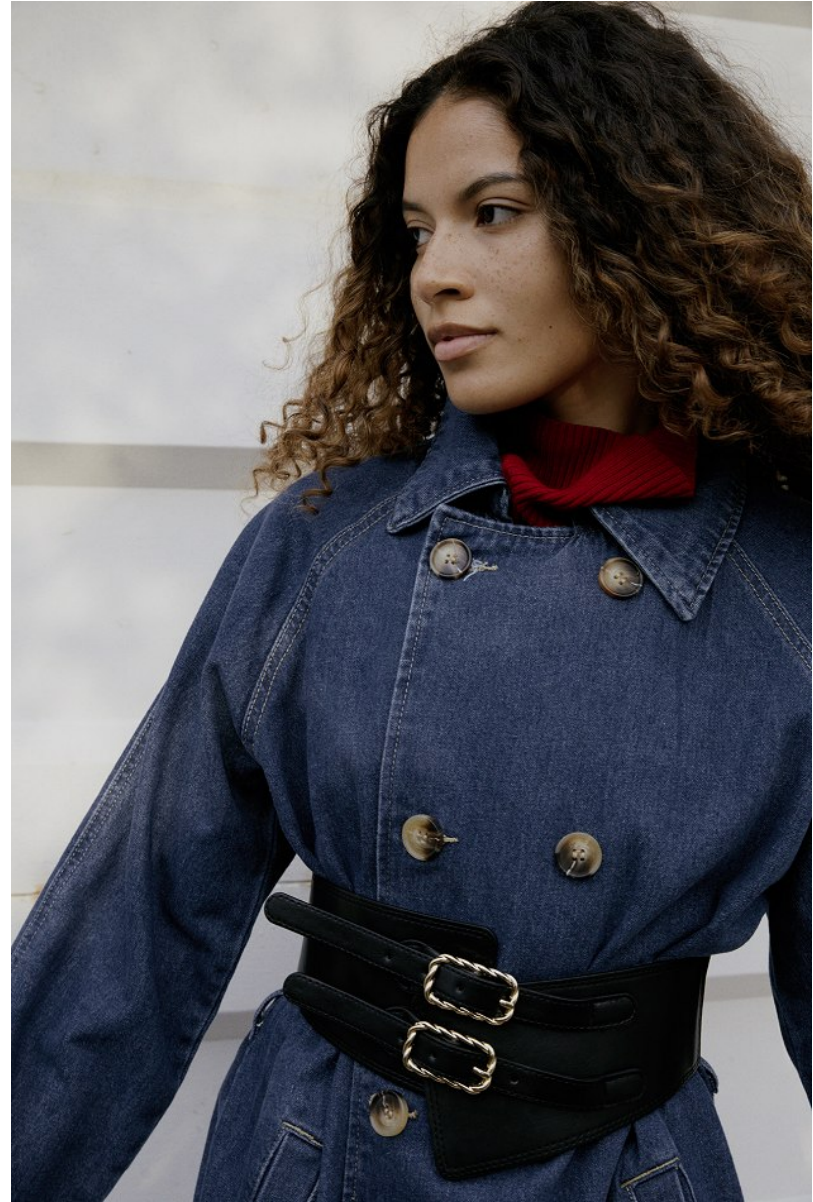

BOSS MODELS

JOHANNESBURG

Height: 170cm Bust: 78cm Waist: 65cm Hips: 91cm Shoe: 5 UK Hair: Brown Eyes: Brown