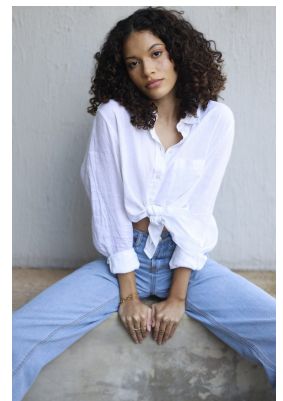

BOSS MODELS

JOHANNESBURG

NICOLE ALVES

Height: 170cm Bust: 81cm Waist: 65cm Hips: 91cm Shoe: 5 UK Hair: Brown Eyes: Brown

BOSS MODELS

JOHANNESBURG

NICOLE ALVES

Height: 170cm Bust: 81cm Waist: 65cm Hips: 91cm Shoe: 5 UK Hair: Brown Eyes: Brown

BOSS MODELS

JOHANNESBURG

NICOLE ALVES

Height: 170cm Bust: 81cm Waist: 65cm Hips: 91cm Shoe: 5 UK Hair: Brown Eyes: Brown