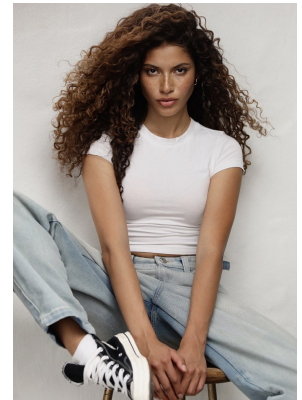

BOSS MODELS

JOHANNESBURG

NICOLE ALVES

Height: 170cm Bust: 81cm Waist: 65cm Hips: 91cm Shoe: 5 UK Hair: Brown Eyes: Brown