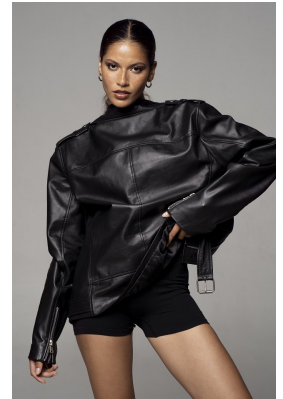

BOSS MODELS

JOHANNESBURG

NICOLE ALVES

Height: 170cm Bust: 81cm Waist: 65cm Hips: 91cm Shoe: 5 UK Hair: Brown Eyes: Brown

BOSS MODELS

JOHANNESBURG

NICOLE ALVES

Height: 170cm Bust: 81cm Waist: 65cm Hips: 91cm Shoe: 5 UK Hair: Brown Eyes: Brown

BOSS MODELS

JOHANNESBURG

NICOLE ALVES

Height: 170cm Bust: 81cm Waist: 65cm Hips: 91cm Shoe: 5 UK Hair: Brown Eyes: Brown