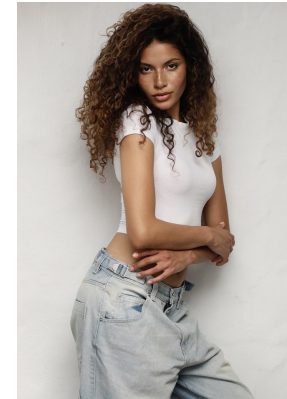

BOSS MODELS

JOHANNESBURG

NICOLE ALVES

Height: 170cm Bust: 78cm Waist: 65cm Hips: 91cm Shoe: 5 UK Hair: Brown Eyes: Brown

BOSS MODELS

JOHANNESBURG

NICOLE ALVES

Height: 170cm Bust: 78cm Waist: 65cm Hips: 91cm Shoe: 5 UK Hair: Brown Eyes: Brown

BOSS MODELS

JOHANNESBURG

NICOLE ALVES

Height: 170cm Bust: 78cm Waist: 65cm Hips: 91cm Shoe: 5 UK Hair: Brown Eyes: Brown