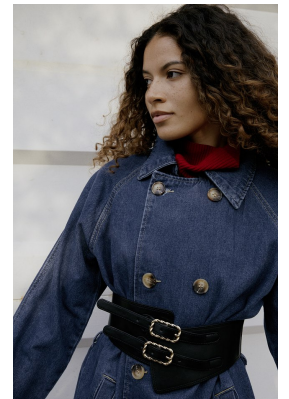

BOSS MODELS

JOHANNESBURG

NICOLE ALVES

Height: 170cm Bust: 78cm Waist: 65cm Hips: 91cm Shoe: 5 UK Hair: Brown Eyes: Brown

BOSS MODELS

JOHANNESBURG

NICOLE ALVES

Height: 170cm Bust: 78cm Waist: 65cm Hips: 91cm Shoe: 5 UK Hair: Brown Eyes: Brown

BOSS MODELS

JOHANNESBURG

NICOLE ALVES

Height: 170cm Bust: 78cm Waist: 65cm Hips: 91cm Shoe: 5 UK Hair: Brown Eyes: Brown