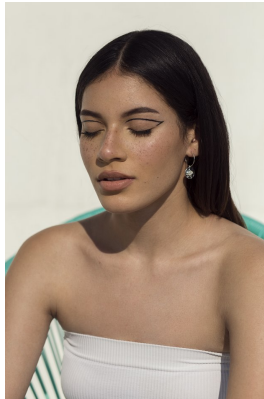

BOSS MODELS

JOHANNESBURG

NICOLE ALVES

Height: 170cm Bust: 81cm Waist: 65cm Hips: 91cm Shoe: 5 UK Hair: Brown Eyes: Brown

BOSS MODELS

JOHANNESBURG

NICOLE ALVES

Height: 170cm Bust: 81cm Waist: 65cm Hips: 91cm Shoe: 5 UK Hair: Brown Eyes: Brown

BOSS MODELS

JOHANNESBURG

NICOLE ALVES

Height: 170cm Bust: 81cm Waist: 65cm Hips: 91cm Shoe: 5 UK Hair: Brown Eyes: Brown