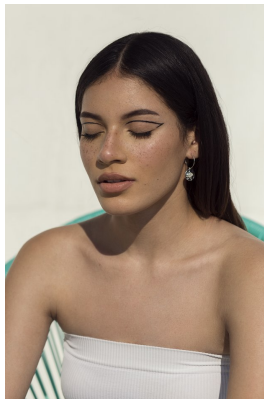

BOSS MODELS

JOHANNESBURG

NICOLE ALVES

Height: 170cm Bust: 78cm Waist: 65cm Hips: 91cm Shoe: 5 UK Hair: Brown Eyes: Brown

BOSS MODELS

JOHANNESBURG

NICOLE ALVES

Height: 170cm Bust: 78cm Waist: 65cm Hips: 91cm Shoe: 5 UK Hair: Brown Eyes: Brown

BOSS MODELS

JOHANNESBURG

NICOLE ALVES

Height: 170cm Bust: 78cm Waist: 65cm Hips: 91cm Shoe: 5 UK Hair: Brown Eyes: Brown