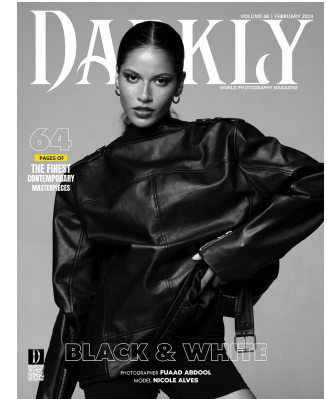

BOSS MODELS

JOHANNESBURG

NICOLE ALVES

Height: 170cm Bust: 78cm Waist: 65cm Hips: 91cm Shoe: 5 UK Hair: Brown Eyes: Brown

BOSS MODELS

JOHANNESBURG

NICOLE ALVES

Height: 170cm Bust: 78cm Waist: 65cm Hips: 91cm Shoe: 5 UK Hair: Brown Eyes: Brown

BOSS MODELS

JOHANNESBURG

NICOLE ALVES

Height: 170cm Bust: 78cm Waist: 65cm Hips: 91cm Shoe: 5 UK Hair: Brown Eyes: Brown