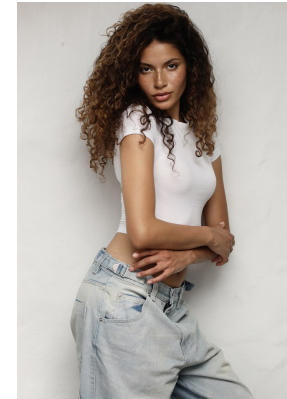

BOSS MODELS

JOHANNESBURG

NICOLE ALVES

Height: 170cm Bust: 81cm Waist: 65cm Hips: 91cm Shoe: 5 UK Hair: Brown Eyes: Brown