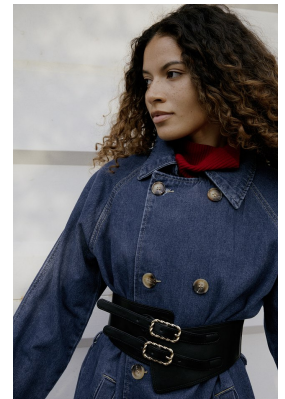

BOSS MODELS

JOHANNESBURG

NICOLE ALVES

Height: 170cm Bust: 81cm Waist: 65cm Hips: 91cm Shoe: 5 UK Hair: Brown Eyes: Brown