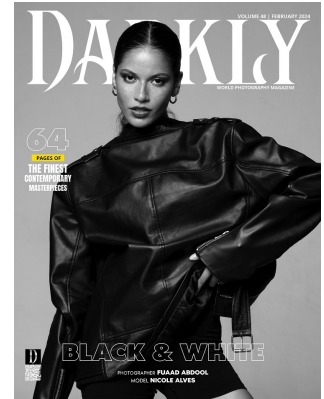

# BOSS MODELS

JOHANNESBURG

## NICOLE ALVES

Height: 170cm Bust: 81cm Waist: 65cm Hips: 91cm Shoe: 5 UK Hair: Brown Eyes: Brown