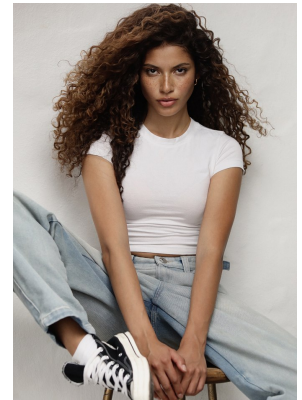

BOSS MODELS

JOHANNESBURG

NICOLE ALVES

Height: 170cm Bust: 78cm Waist: 65cm Hips: 91cm Shoe: 5 UK Hair: Brown Eyes: Brown

BOSS MODELS

JOHANNESBURG

NICOLE ALVES

Height: 170cm Bust: 78cm Waist: 65cm Hips: 91cm Shoe: 5 UK Hair: Brown Eyes: Brown

BOSS MODELS

JOHANNESBURG

NICOLE ALVES

Height: 170cm Bust: 78cm Waist: 65cm Hips: 91cm Shoe: 5 UK Hair: Brown Eyes: Brown