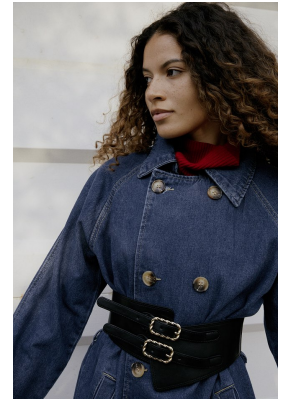

BOSS MODELS

JOHANNESBURG

NICOLE ALVES

Height: 170cm Bust: 81cm Waist: 65cm Hips: 91cm Shoe: 5 UK Hair: Brown Eyes: Brown

BOSS MODELS

JOHANNESBURG

NICOLE ALVES

Height: 170cm Bust: 81cm Waist: 65cm Hips: 91cm Shoe: 5 UK Hair: Brown Eyes: Brown

BOSS MODELS

JOHANNESBURG

NICOLE ALVES

Height: 170cm Bust: 81cm Waist: 65cm Hips: 91cm Shoe: 5 UK Hair: Brown Eyes: Brown