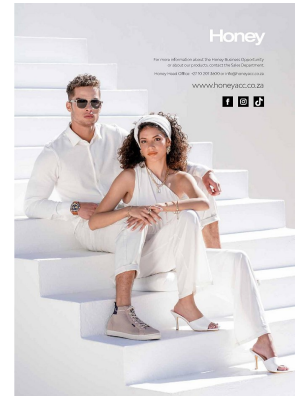

BOSS MODELS

JOHANNESBURG

NICOLE ALVES

Height: 170cm Bust: 81cm Waist: 65cm Hips: 91cm Shoe: 5 UK Hair: Brown Eyes: Brown

BOSS MODELS

JOHANNESBURG

NICOLE ALVES

Height: 170cm Bust: 81cm Waist: 65cm Hips: 91cm Shoe: 5 UK Hair: Brown Eyes: Brown

BOSS MODELS

JOHANNESBURG

NICOLE ALVES

Height: 170cm Bust: 81cm Waist: 65cm Hips: 91cm Shoe: 5 UK Hair: Brown Eyes: Brown