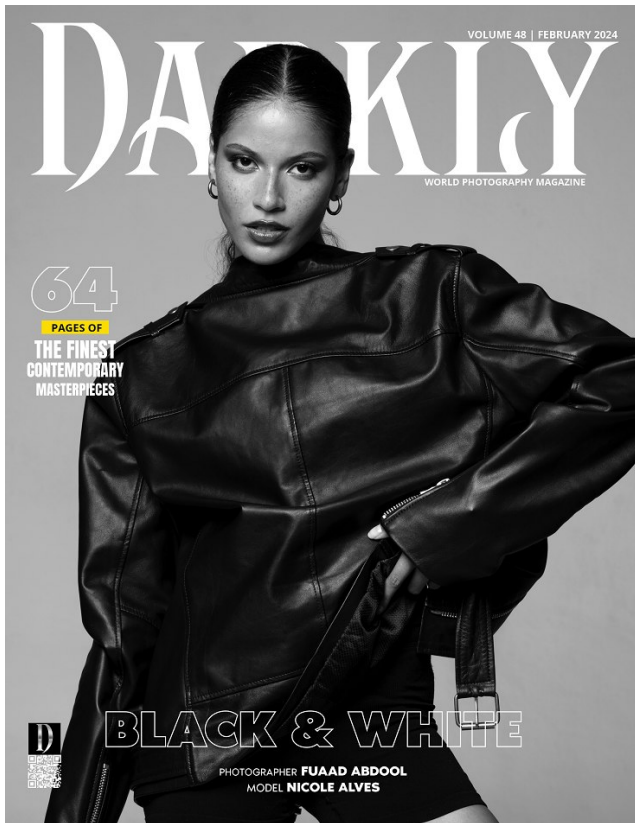

BOSS MODELS

JOHANNESBURG

NICOLE ALVES

Height: 170cm Bust: 78cm Waist: 65cm Hips: 91cm Shoe: 5 UK Hair: Brown Eyes: Brown

BOSS MODELS

JOHANNESBURG

NICOLE ALVES

Height: 170cm Bust: 78cm Waist: 65cm Hips: 91cm Shoe: 5 UK Hair: Brown Eyes: Brown