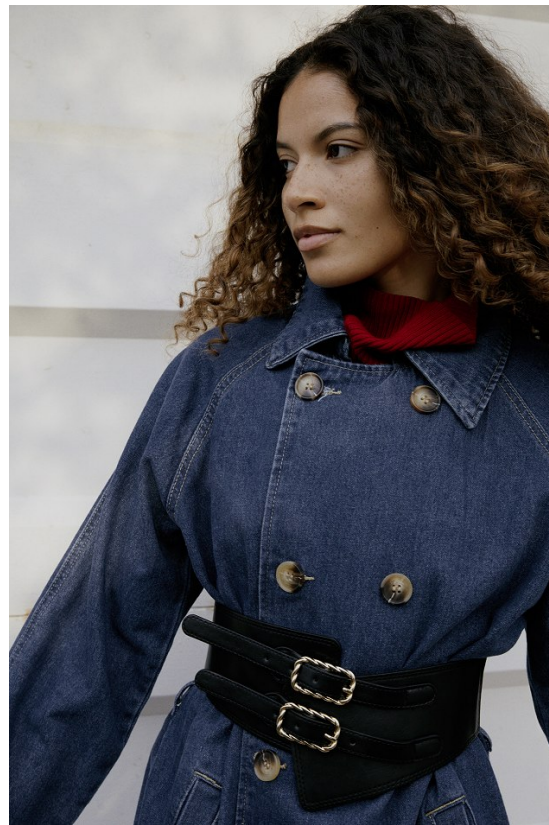

BOSS MODELS

JOHANNESBURG

NICOLE ALVES

Height: 170cm Bust: 81cm Waist: 65cm Hips: 91cm Shoe: 5 UK Hair: Brown Eyes: Brown