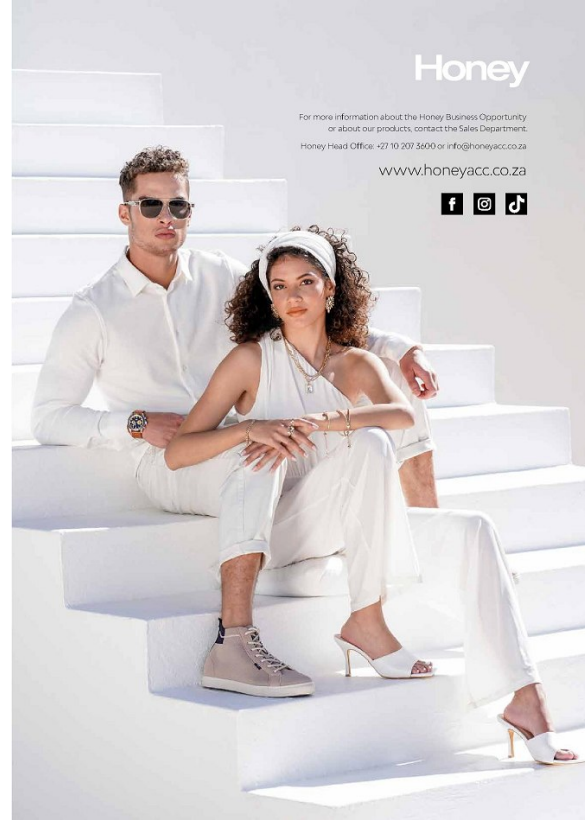

BOSS MODELS

JOHANNESBURG

NICOLE ALVES

Height: 170cm Bust: 81cm Waist: 65cm Hips: 91cm Shoe: 5 UK Hair: Brown Eyes: Brown

BOSS MODELS

JOHANNESBURG

NICOLE ALVES

Height: 170cm Bust: 81cm Waist: 65cm Hips: 91cm Shoe: 5 UK Hair: Brown Eyes: Brown