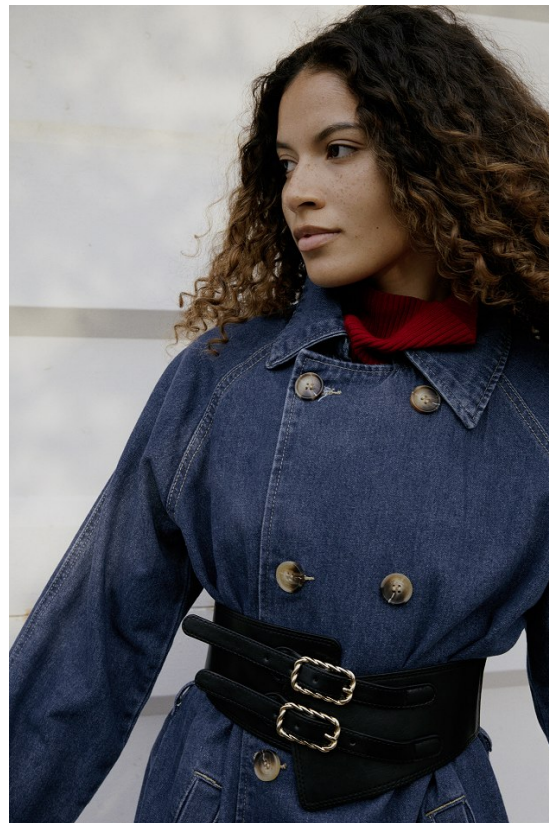

BOSS MODELS

JOHANNESBURG

NICOLE ALVES

Height: 170cm Bust: 78cm Waist: 65cm Hips: 91cm Shoe: 5 UK Hair: Brown Eyes: Brown

BOSS MODELS

JOHANNESBURG

NICOLE ALVES

Height: 170cm Bust: 78cm Waist: 65cm Hips: 91cm Shoe: 5 UK Hair: Brown Eyes: Brown