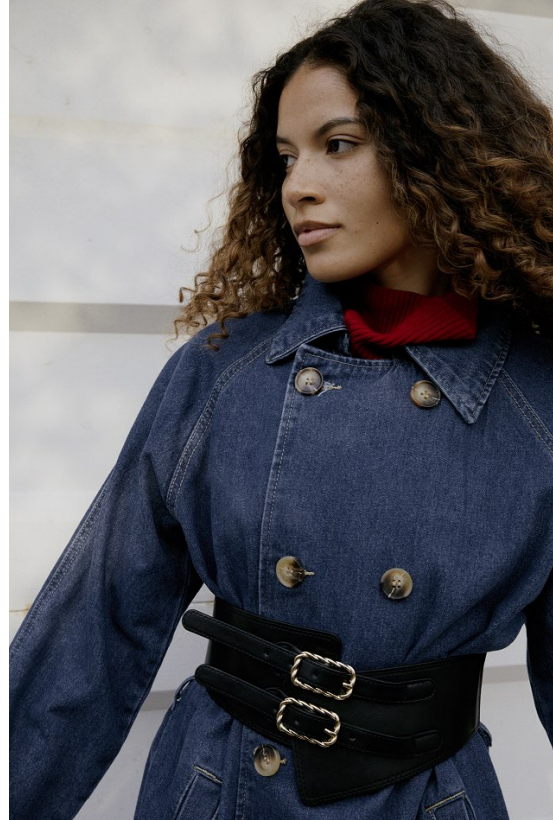

BOSS MODELS

JOHANNESBURG

NICOLE ALVES

Height: 170cm Bust: 81cm Waist: 65cm Hips: 91cm Shoe: 5 UK Hair: Brown Eyes: Brown

BOSS MODELS

JOHANNESBURG

NICOLE ALVES

Height: 170cm Bust: 81cm Waist: 65cm Hips: 91cm Shoe: 5 UK Hair: Brown Eyes: Brown