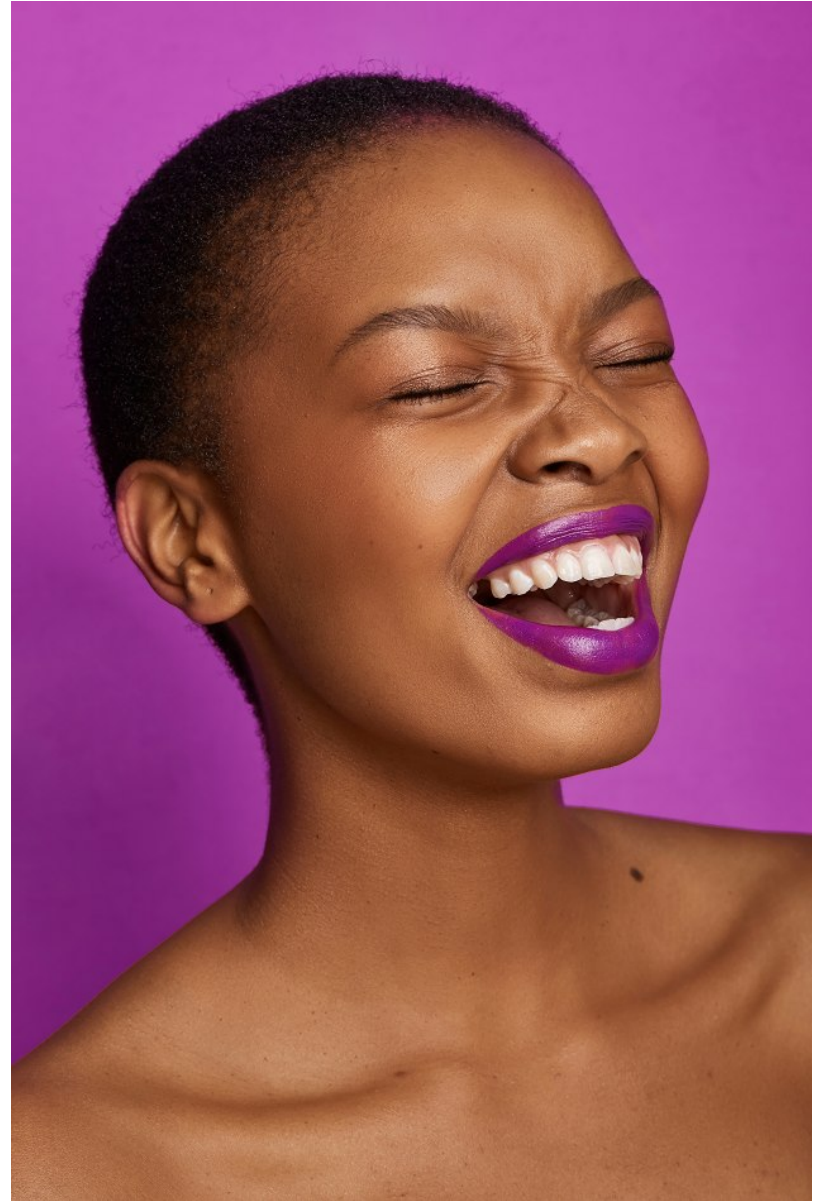

# BOSS MODELS

JOHANNESBURG

GOSEGO MOKGOTHU

Height: 182cm Bust: 79cm Waist: 66cm Hips: 97cm Shoe: 6 UK Hair: Black Eyes: Black