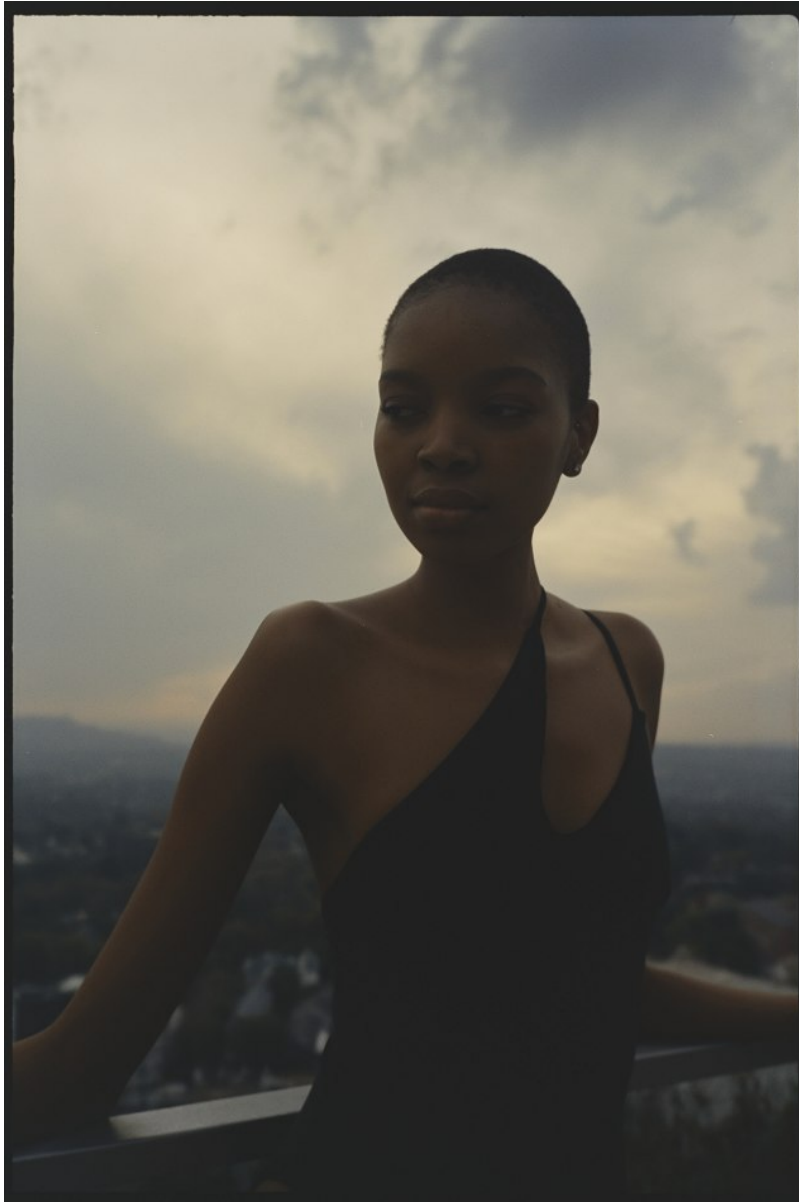

GOSEGO MOKGOTHU

BOSS MODELS

JOHANNESBURG

GOSEGO MOKGOTHU

Height: 182cm Bust: 79cm Waist: 66cm Hips: 97cm Shoe: 6 UK Hair: Black Eyes: Black