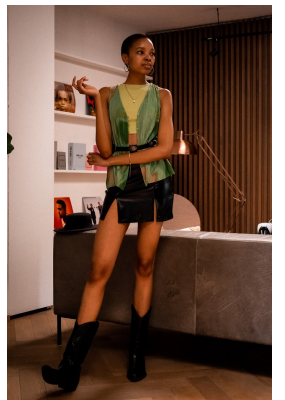

# BOSS MODELS

JOHANNESBURG

## GOSEGO MOKGOTHU

Height: 182cm Bust: 79cm Waist: 66cm Hips: 97cm Shoe: 6 UK Hair: Black Eyes: Black