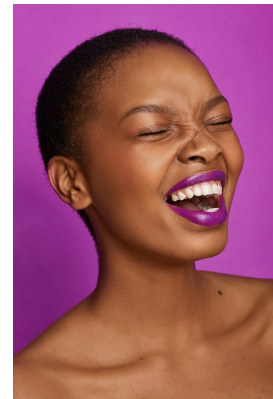

# BOSS MODELS

JOHANNESBURG

## GOSEGO MOKGOTHU

Height: 182cm Bust: 79cm Waist: 66cm Hips: 97cm Shoe: 6 UK Hair: Black Eyes: Black