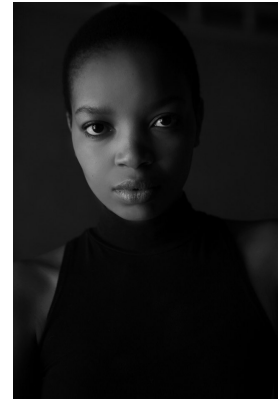

# BOSS MODELS

JOHANNESBURG

## GOSEGO MOKGOTHU

Height: 182cm Bust: 79cm Waist: 66cm Hips: 97cm Shoe: 6 UK Hair: Black Eyes: Black