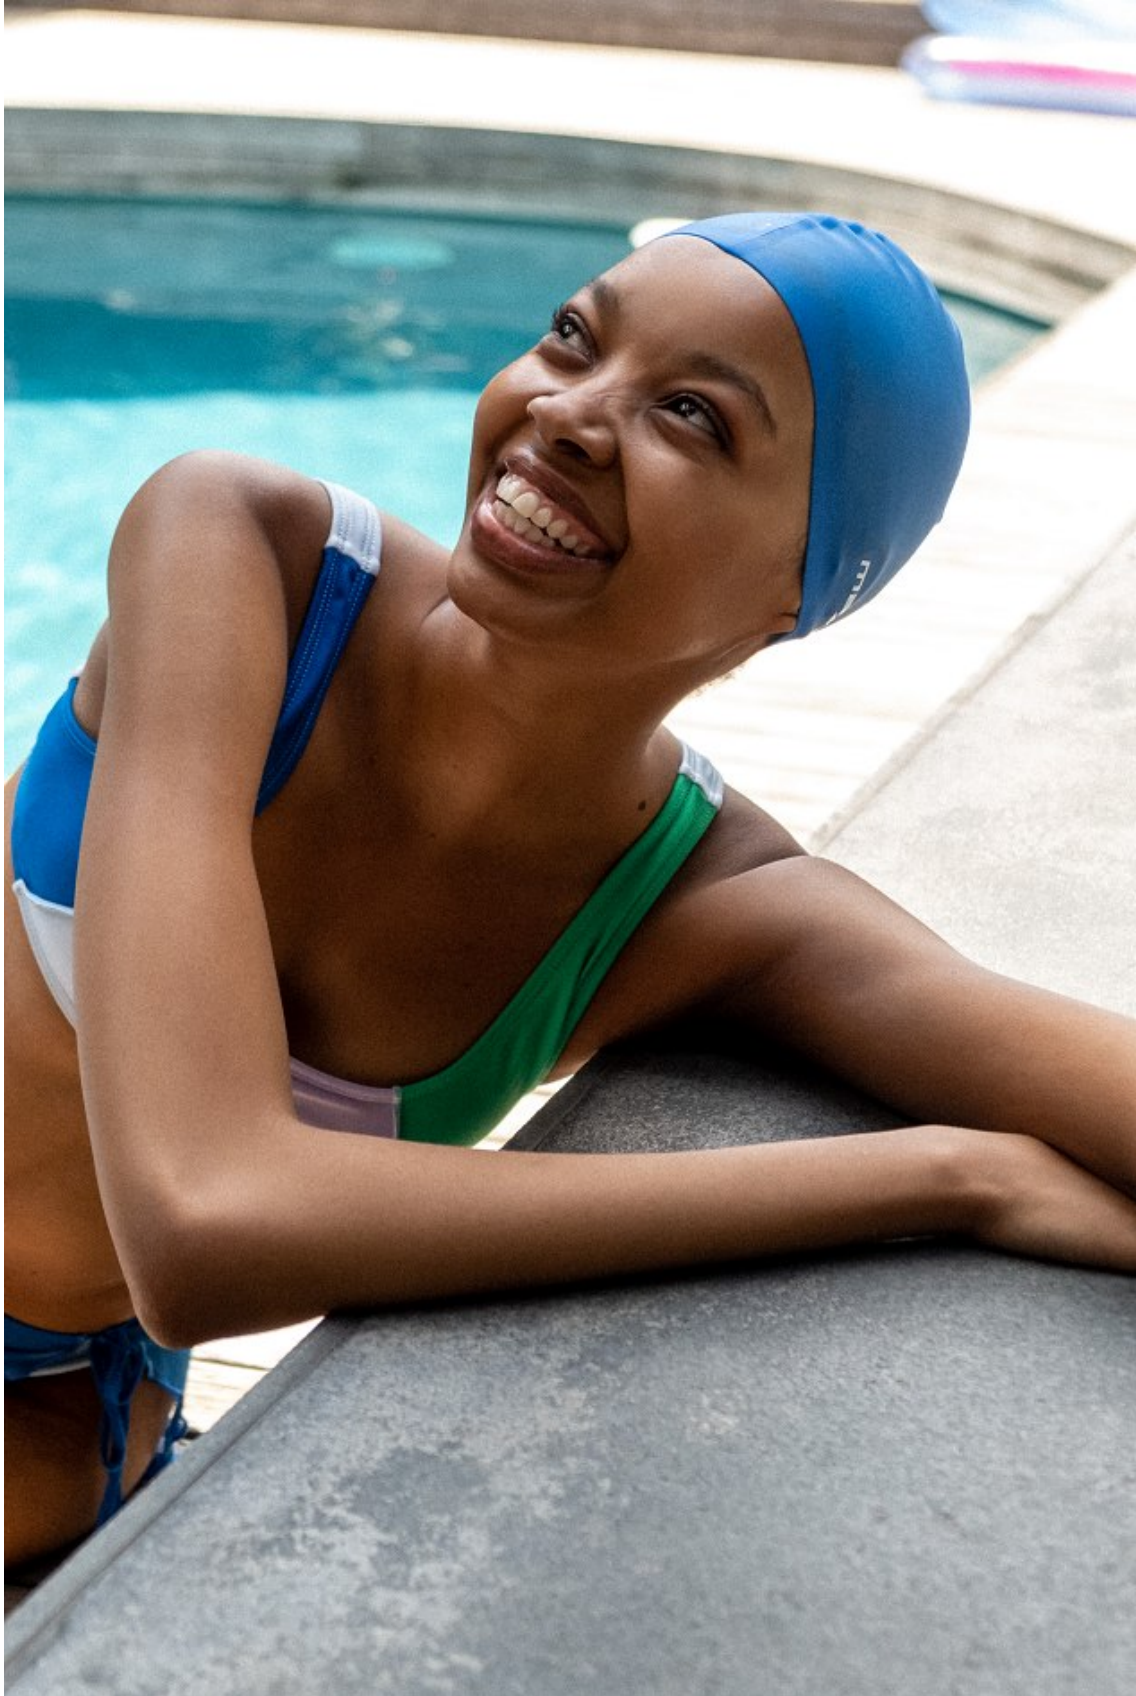

GOSEGO MOKGOTHU

BOSS MODELS

JOHANNESBURG

GOSEGO MOKGOTHU

Height: 182cm Bust: 79cm Waist: 66cm Hips: 97cm Shoe: 6 UK Hair: Black Eyes: Black