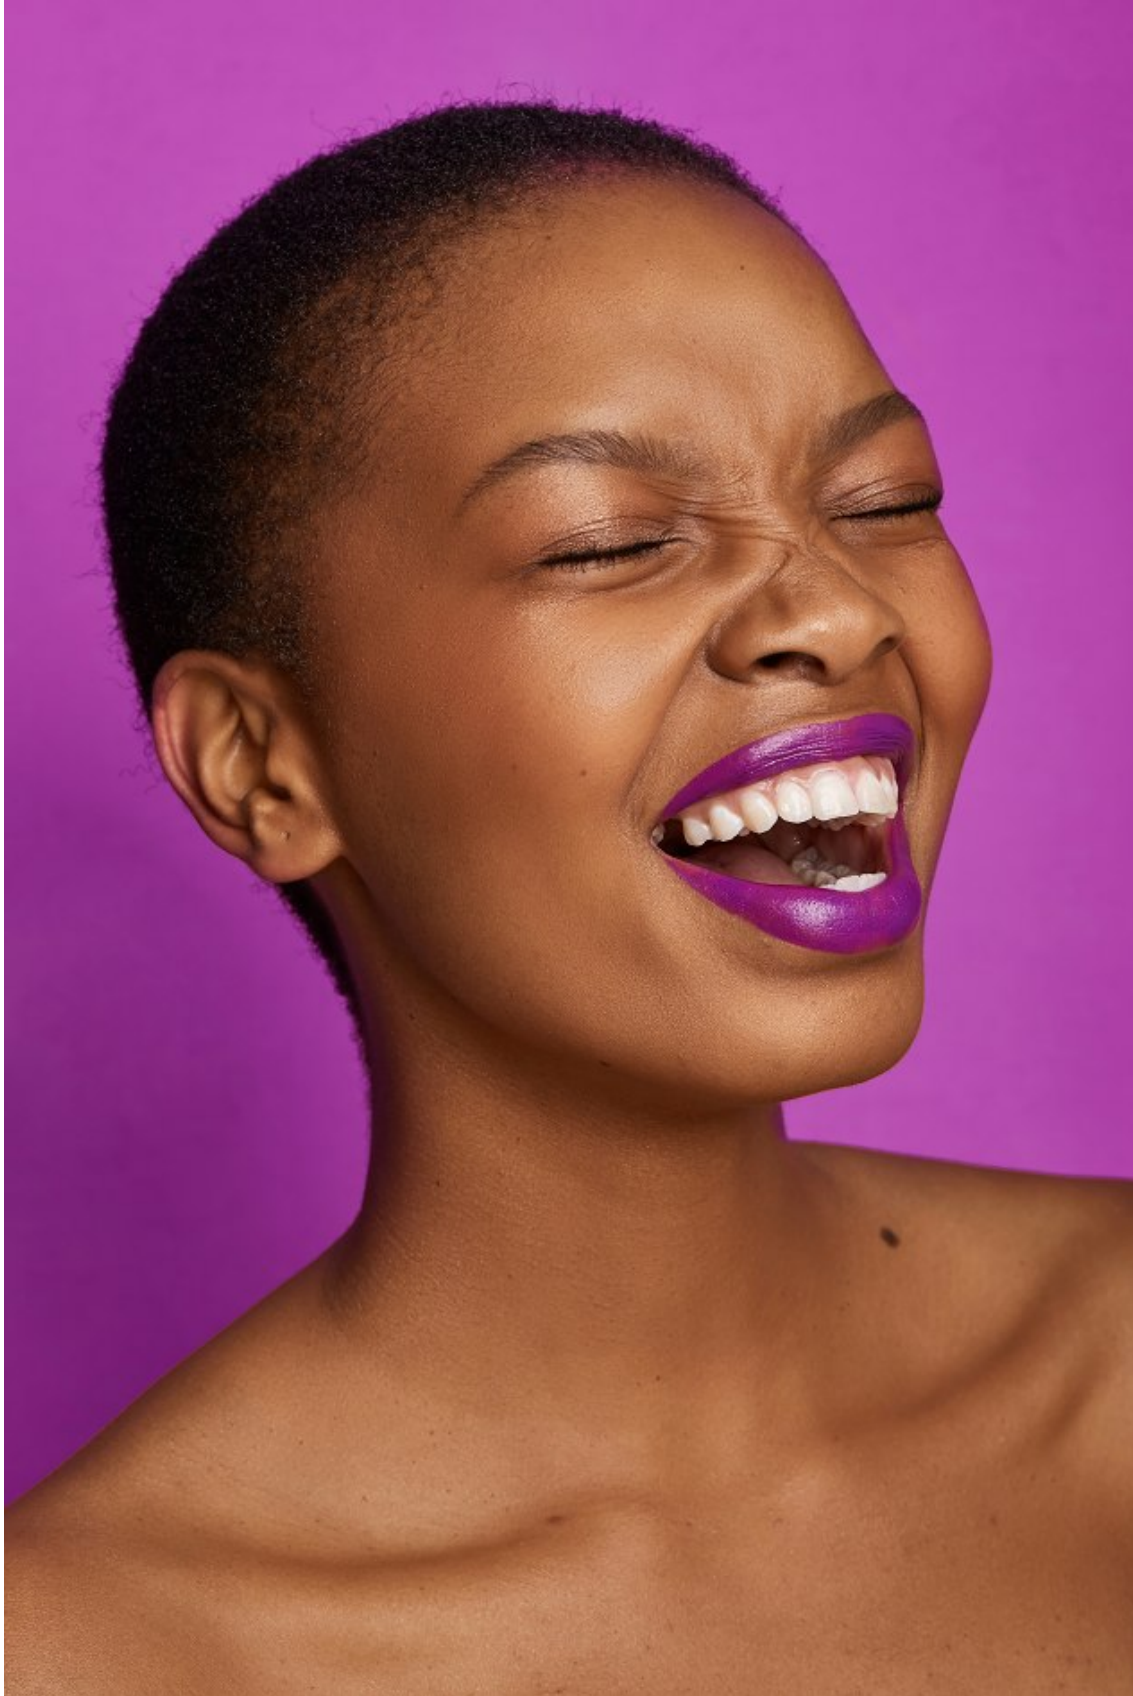

BOSS MODELS

JOHANNESBURG

GOSEGO MOKGOTHU

Height: 182cm Bust: 79cm Waist: 66cm Hips: 97cm Shoe: 6 UK Hair: Black Eyes: Black

BOSS MODELS

JOHANNESBURG

GOSEGO MOKGOTHU

Height: 182cm Bust: 79cm Waist: 66cm Hips: 97cm Shoe: 6 UK Hair: Black Eyes: Black