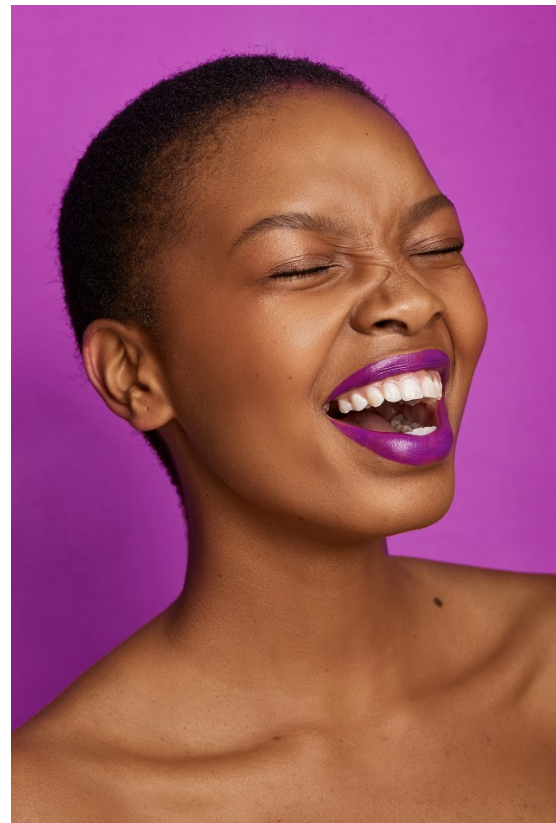

BOSS MODELS

JOHANNESBURG

GOSEGO MOKGOTHU

Height: 182cm Bust: 79cm Waist: 66cm Hips: 97cm Shoe: 6 UK Hair: Black Eyes: Black

BOSS MODELS

JOHANNESBURG

GOSEGO MOKGOTHU

Height: 182cm Bust: 79cm Waist: 66cm Hips: 97cm Shoe: 6 UK Hair: Black Eyes: Black