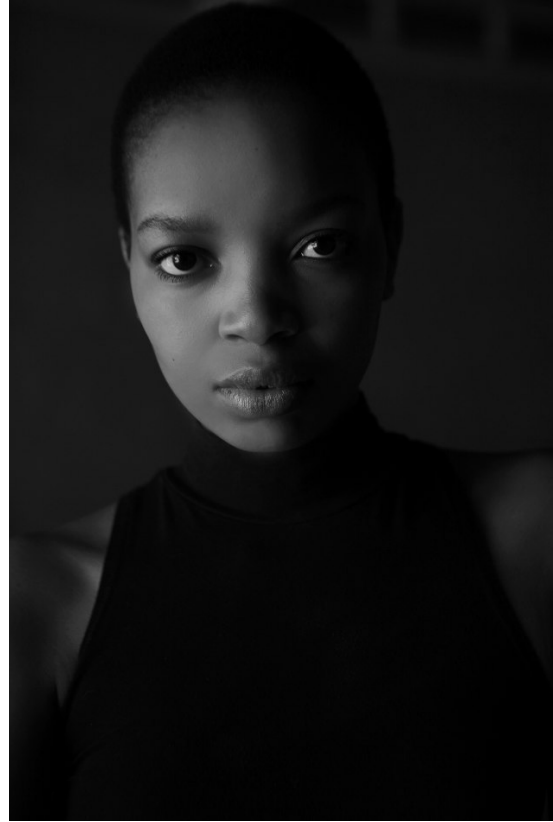

BOSS MODELS

JOHANNESBURG

GOSEGO MOKGOTHU

Height: 182cm Bust: 79cm Waist: 66cm Hips: 97cm Shoe: 6 UK Hair: Black Eyes: Black

BOSS MODELS

JOHANNESBURG

GOSEGO MOKGOTHU

Height: 182cm Bust: 79cm Waist: 66cm Hips: 97cm Shoe: 6 UK Hair: Black Eyes: Black