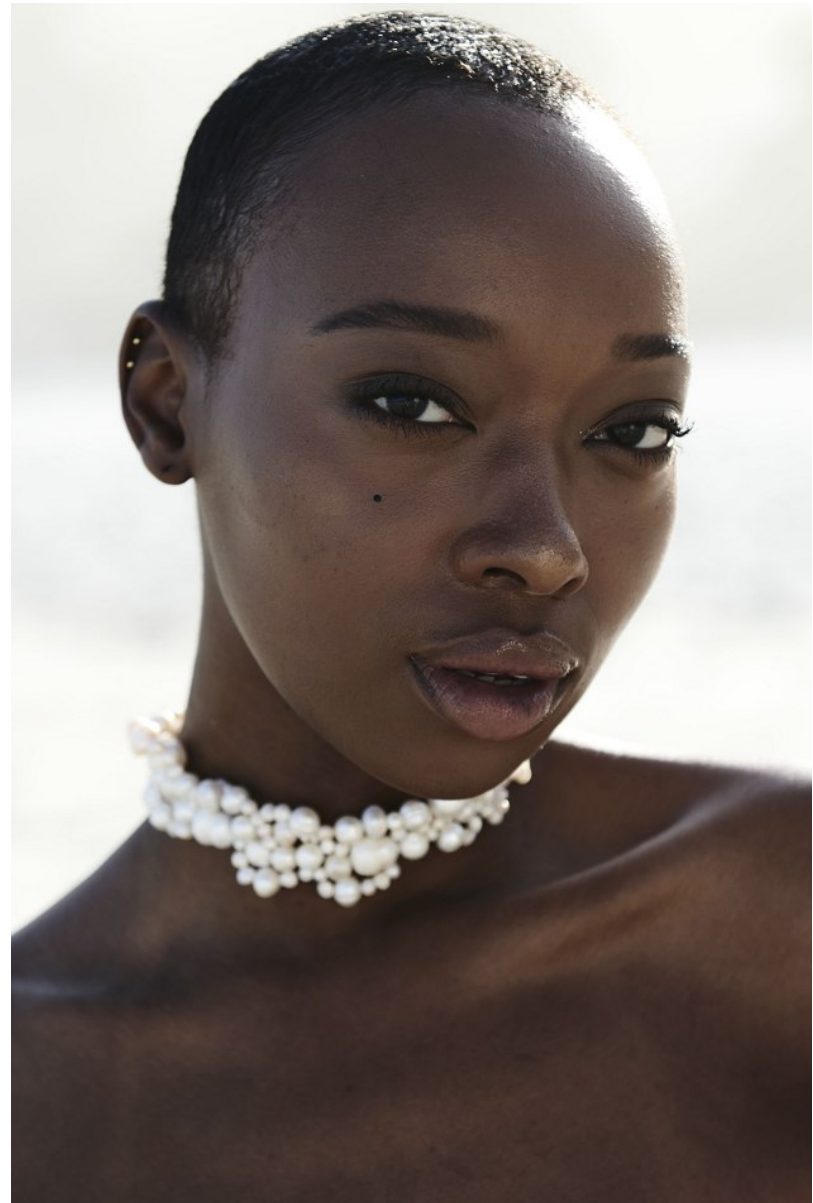

BOSS MODELS

JOHANNESBURG

Height: 174cm Bust: 84cm Waist: 65cm Hips: 93cm Shoe: 5 UK Hair: Black Eyes: Brown