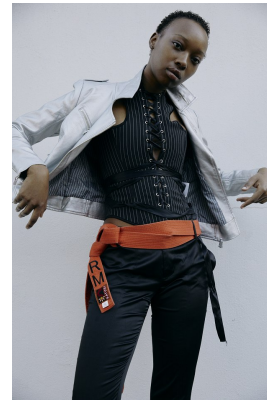

BOSS MODELS

JOHANNESBURG

ABULELE NGCANGATA

Height: 174cm Bust: 84cm Waist: 65cm Hips: 93cm Shoe: 5 UK Hair: Black Eyes: Brown

BOSS MODELS

JOHANNESBURG

ABULELE NGCANGATA

Height: 174cm Bust: 84cm Waist: 65cm Hips: 93cm Shoe: 5 UK Hair: Black Eyes: Brown

BOSS MODELS

JOHANNESBURG

ABULELE NGCANGATA

Height: 174cm Bust: 84cm Waist: 65cm Hips: 93cm Shoe: 5 UK Hair: Black Eyes: Brown