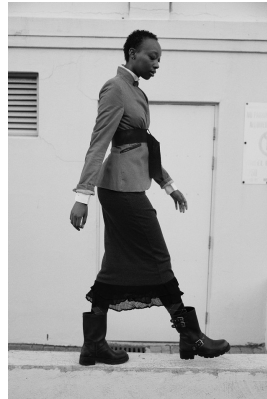

BOSS MODELS

JOHANNESBURG

ABULELE NGCANGATA

Height: 174cm Bust: 84cm Waist: 65cm Hips: 93cm Shoe: 5 UK Hair: Black Eyes: Brown

BOSS MODELS

JOHANNESBURG

ABULELE NGCANGATA

Height: 174cm Bust: 84cm Waist: 65cm Hips: 93cm Shoe: 5 UK Hair: Black Eyes: Brown