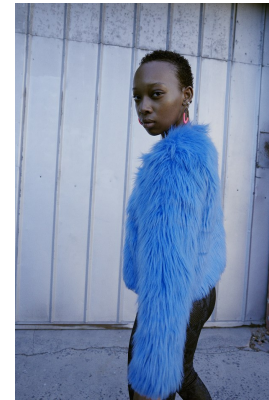

BOSS MODELS

JOHANNESBURG

ABULELE NGCANGATA

Height: 174cm Bust: 84cm Waist: 65cm Hips: 93cm Shoe: 5 UK Hair: Black Eyes: Brown

BOSS MODELS

JOHANNESBURG

ABULELE NGCANGATA

Height: 174cm Bust: 84cm Waist: 65cm Hips: 93cm Shoe: 5 UK Hair: Black Eyes: Brown

BOSS MODELS

JOHANNESBURG

ABULELE NGCANGATA

Height: 174cm Bust: 84cm Waist: 65cm Hips: 93cm Shoe: 5 UK Hair: Black Eyes: Brown