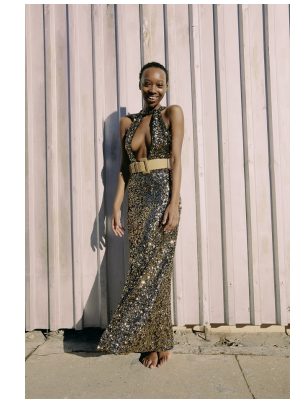

BOSS MODELS

JOHANNESBURG

ABULELE NGCANGATA

Height: 174cm Bust: 84cm Waist: 65cm Hips: 93cm Shoe: 5 UK Hair: Black Eyes: Brown

BOSS MODELS

JOHANNESBURG

ABULELE NGCANGATA

Height: 174cm Bust: 84cm Waist: 65cm Hips: 93cm Shoe: 5 UK Hair: Black Eyes: Brown