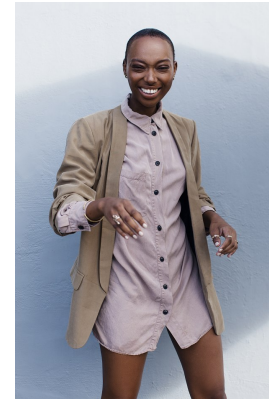

BOSS MODELS

JOHANNESBURG

ABULELE NGCANGATA

Height: 174cm Bust: 84cm Waist: 65cm Hips: 93cm Shoe: 5 UK Hair: Black Eyes: Brown

BOSS MODELS

JOHANNESBURG

ABULELE NGCANGATA

Height: 174cm Bust: 84cm Waist: 65cm Hips: 93cm Shoe: 5 UK Hair: Black Eyes: Brown

BOSS MODELS

JOHANNESBURG

ABULELE NGCANGATA

Height: 174cm Bust: 84cm Waist: 65cm Hips: 93cm Shoe: 5 UK Hair: Black Eyes: Brown