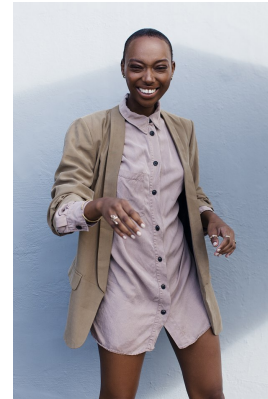

BOSS MODELS

JOHANNESBURG

ABULELE NGCANGATA

Height: 174cm Bust: 84cm Waist: 65cm Hips: 93cm Shoe: 5 UK Hair: Black Eyes: Brown

BOSS MODELS

JOHANNESBURG

ABULELE NGCANGATA

Height: 174cm Bust: 84cm Waist: 65cm Hips: 93cm Shoe: 5 UK Hair: Black Eyes: Brown