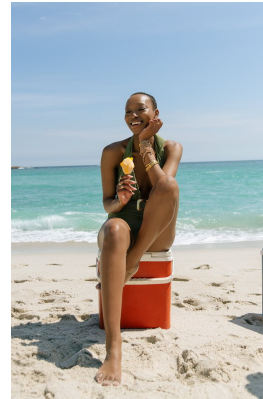

BOSS MODELS

JOHANNESBURG

ABULELE NGCANGATA

Height: 174cm Bust: 84cm Waist: 65cm Hips: 93cm Shoe: 5 UK Hair: Black Eyes: Brown

BOSS MODELS

JOHANNESBURG

ABULELE NGCANGATA

Height: 174cm Bust: 84cm Waist: 65cm Hips: 93cm Shoe: 5 UK Hair: Black Eyes: Brown

BOSS MODELS

JOHANNESBURG

ABULELE NGCANGATA

Height: 174cm Bust: 84cm Waist: 65cm Hips: 93cm Shoe: 5 UK Hair: Black Eyes: Brown