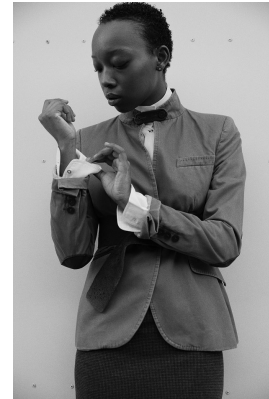

BOSS MODELS

JOHANNESBURG

ABULELE NGCANGATA

Height: 174cm Bust: 84cm Waist: 65cm Hips: 93cm Shoe: 5 UK Hair: Black Eyes: Brown

BOSS MODELS

JOHANNESBURG

ABULELE NGCANGATA

Height: 174cm Bust: 84cm Waist: 65cm Hips: 93cm Shoe: 5 UK Hair: Black Eyes: Brown