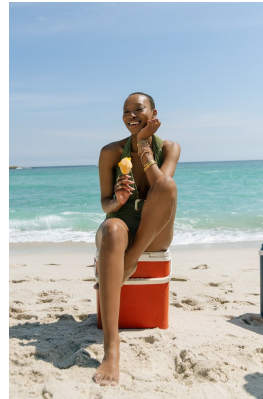

BOSS MODELS

JOHANNESBURG

ABULELE NGCANGATA

Height: 174cm Bust: 84cm Waist: 65cm Hips: 93cm Shoe: 5 UK Hair: Black Eyes: Brown

BOSS MODELS

JOHANNESBURG

ABULELE NGCANGATA

Height: 174cm Bust: 84cm Waist: 65cm Hips: 93cm Shoe: 5 UK Hair: Black Eyes: Brown