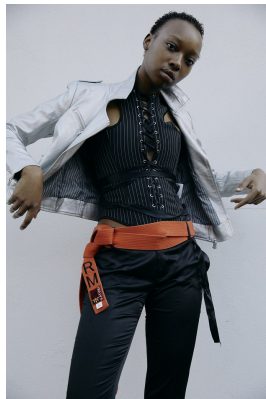

BOSS MODELS

JOHANNESBURG

ABULELE NGCANGATA

Height: 174cm Bust: 84cm Waist: 65cm Hips: 93cm Shoe: 5 UK Hair: Black Eyes: Brown

BOSS MODELS

JOHANNESBURG

ABULELE NGCANGATA

Height: 174cm Bust: 84cm Waist: 65cm Hips: 93cm Shoe: 5 UK Hair: Black Eyes: Brown