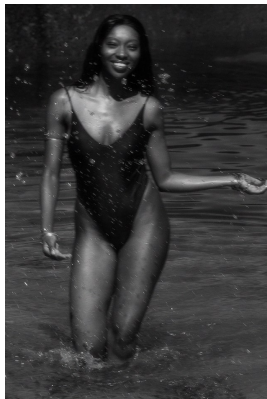

BOSS MODELS

JOHANNESBURG

ABULELE NGCANGATA

Height: 174cm Bust: 84cm Waist: 65cm Hips: 93cm Shoe: 5 UK Hair: Black Eyes: Brown

BOSS MODELS

JOHANNESBURG

ABULELE NGCANGATA

Height: 174cm Bust: 84cm Waist: 65cm Hips: 93cm Shoe: 5 UK Hair: Black Eyes: Brown