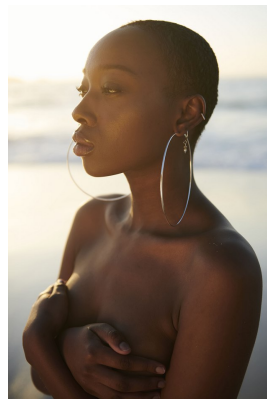

BOSS MODELS

JOHANNESBURG

ABULELE NGCANGATA

Height: 174cm Bust: 84cm Waist: 65cm Hips: 93cm Shoe: 5 UK Hair: Black Eyes: Brown

BOSS MODELS

JOHANNESBURG

ABULELE NGCANGATA

Height: 174cm Bust: 84cm Waist: 65cm Hips: 93cm Shoe: 5 UK Hair: Black Eyes: Brown