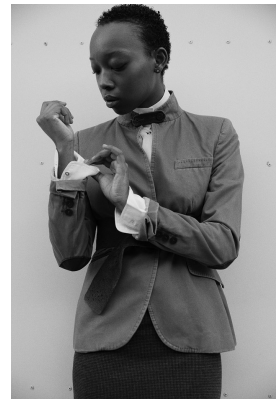

BOSS MODELS

JOHANNESBURG

ABULELE NGCANGATA

Height: 174cm Bust: 84cm Waist: 65cm Hips: 93cm Shoe: 5 UK Hair: Black Eyes: Brown

BOSS MODELS

JOHANNESBURG

ABULELE NGCANGATA

Height: 174cm Bust: 84cm Waist: 65cm Hips: 93cm Shoe: 5 UK Hair: Black Eyes: Brown

BOSS MODELS

JOHANNESBURG

ABULELE NGCANGATA

Height: 174cm Bust: 84cm Waist: 65cm Hips: 93cm Shoe: 5 UK Hair: Black Eyes: Brown