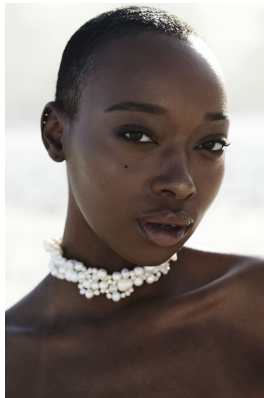

BOSS MODELS

JOHANNESBURG

ABULELE NGCANGATA

Height: 174cm Bust: 84cm Waist: 65cm Hips: 93cm Shoe: 5 UK Hair: Black Eyes: Brown

BOSS MODELS

JOHANNESBURG

ABULELE NGCANGATA

Height: 174cm Bust: 84cm Waist: 65cm Hips: 93cm Shoe: 5 UK Hair: Black Eyes: Brown

BOSS MODELS

JOHANNESBURG

ABULELE NGCANGATA

Height: 174cm Bust: 84cm Waist: 65cm Hips: 93cm Shoe: 5 UK Hair: Black Eyes: Brown