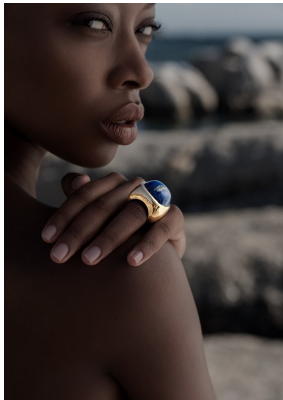

BOSS MODELS

JOHANNESBURG

ABULELE NGCANGATA

Height: 174cm Bust: 84cm Waist: 65cm Hips: 93cm Shoe: 5 UK Hair: Black Eyes: Brown

BOSS MODELS

JOHANNESBURG

ABULELE NGCANGATA

Height: 174cm Bust: 84cm Waist: 65cm Hips: 93cm Shoe: 5 UK Hair: Black Eyes: Brown

BOSS MODELS

JOHANNESBURG

ABULELE NGCANGATA

Height: 174cm Bust: 84cm Waist: 65cm Hips: 93cm Shoe: 5 UK Hair: Black Eyes: Brown