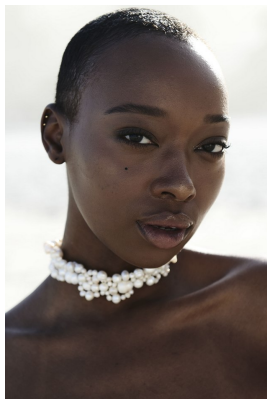

BOSS MODELS

JOHANNESBURG

ABULELE NGCANGATA

Height: 174cm Bust: 84cm Waist: 65cm Hips: 93cm Shoe: 5 UK Hair: Black Eyes: Brown

BOSS MODELS

JOHANNESBURG

ABULELE NGCANGATA

Height: 174cm Bust: 84cm Waist: 65cm Hips: 93cm Shoe: 5 UK Hair: Black Eyes: Brown