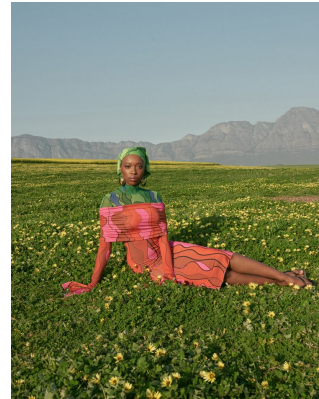

BOSS MODELS

JOHANNESBURG

ABULELE NGCANGATA

Height: 174cm Bust: 84cm Waist: 65cm Hips: 93cm Shoe: 5 UK Hair: Black Eyes: Brown

BOSS MODELS

JOHANNESBURG

ABULELE NGCANGATA

Height: 174cm Bust: 84cm Waist: 65cm Hips: 93cm Shoe: 5 UK Hair: Black Eyes: Brown