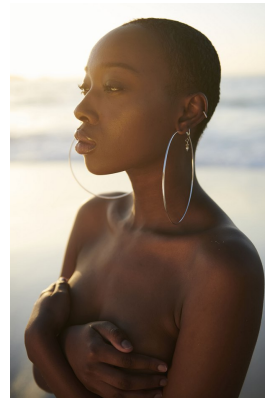

BOSS MODELS

JOHANNESBURG

ABULELE NGCANGATA

Height: 174cm Bust: 84cm Waist: 65cm Hips: 93cm Shoe: 5 UK Hair: Black Eyes: Brown

BOSS MODELS

JOHANNESBURG

ABULELE NGCANGATA

Height: 174cm Bust: 84cm Waist: 65cm Hips: 93cm Shoe: 5 UK Hair: Black Eyes: Brown

BOSS MODELS

JOHANNESBURG

ABULELE NGCANGATA

Height: 174cm Bust: 84cm Waist: 65cm Hips: 93cm Shoe: 5 UK Hair: Black Eyes: Brown