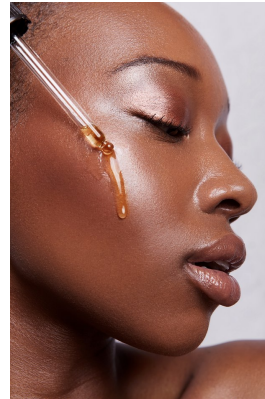

BOSS MODELS

JOHANNESBURG

ABULELE NGCANGATA

Height: 174cm Bust: 84cm Waist: 65cm Hips: 93cm Shoe: 5 UK Hair: Black Eyes: Brown

BOSS MODELS

JOHANNESBURG

ABULELE NGCANGATA

Height: 174cm Bust: 84cm Waist: 65cm Hips: 93cm Shoe: 5 UK Hair: Black Eyes: Brown

BOSS MODELS

JOHANNESBURG

ABULELE NGCANGATA

Height: 174cm Bust: 84cm Waist: 65cm Hips: 93cm Shoe: 5 UK Hair: Black Eyes: Brown