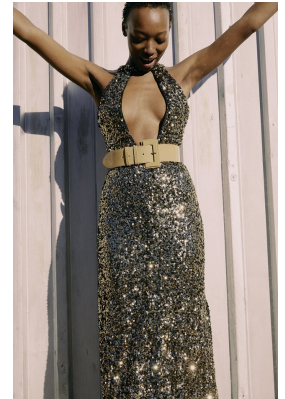

BOSS MODELS

JOHANNESBURG

ABULELE NGCANGATA

Height: 174cm Bust: 84cm Waist: 65cm Hips: 93cm Shoe: 5 UK Hair: Black Eyes: Brown

BOSS MODELS

JOHANNESBURG

ABULELE NGCANGATA

Height: 174cm Bust: 84cm Waist: 65cm Hips: 93cm Shoe: 5 UK Hair: Black Eyes: Brown