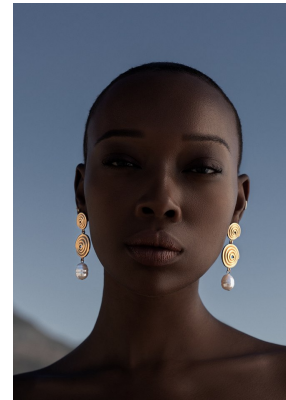

BOSS MODELS

JOHANNESBURG

ABULELE NGCANGATA

Height: 174cm Bust: 84cm Waist: 65cm Hips: 93cm Shoe: 5 UK Hair: Black Eyes: Brown

BOSS MODELS

JOHANNESBURG

ABULELE NGCANGATA

Height: 174cm Bust: 84cm Waist: 65cm Hips: 93cm Shoe: 5 UK Hair: Black Eyes: Brown