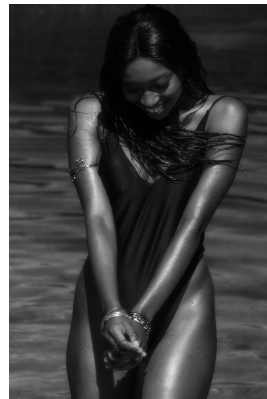

BOSS MODELS

JOHANNESBURG

ABULELE NGCANGATA

Height: 174cm Bust: 84cm Waist: 65cm Hips: 93cm Shoe: 5 UK Hair: Black Eyes: Brown

BOSS MODELS

JOHANNESBURG

ABULELE NGCANGATA

Height: 174cm Bust: 84cm Waist: 65cm Hips: 93cm Shoe: 5 UK Hair: Black Eyes: Brown