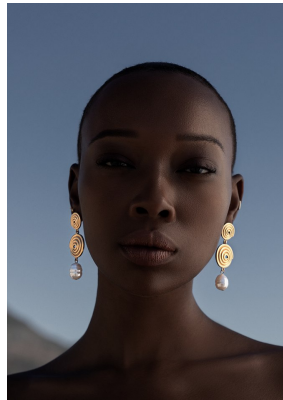

BOSS MODELS

JOHANNESBURG

ABULELE NGCANGATA

Height: 174cm Bust: 84cm Waist: 65cm Hips: 93cm Shoe: 5 UK Hair: Black Eyes: Brown

BOSS MODELS

JOHANNESBURG

ABULELE NGCANGATA

Height: 174cm Bust: 84cm Waist: 65cm Hips: 93cm Shoe: 5 UK Hair: Black Eyes: Brown

BOSS MODELS

JOHANNESBURG

ABULELE NGCANGATA

Height: 174cm Bust: 84cm Waist: 65cm Hips: 93cm Shoe: 5 UK Hair: Black Eyes: Brown