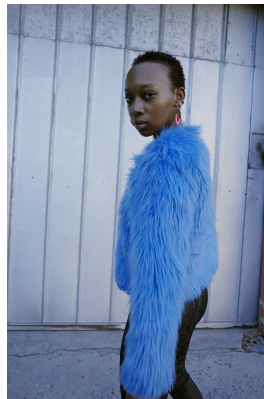

BOSS MODELS

JOHANNESBURG

ABULELE NGCANGATA

Height: 174cm Bust: 84cm Waist: 65cm Hips: 93cm Shoe: 5 UK Hair: Black Eyes: Brown

BOSS MODELS

JOHANNESBURG

ABULELE NGCANGATA

Height: 174cm Bust: 84cm Waist: 65cm Hips: 93cm Shoe: 5 UK Hair: Black Eyes: Brown