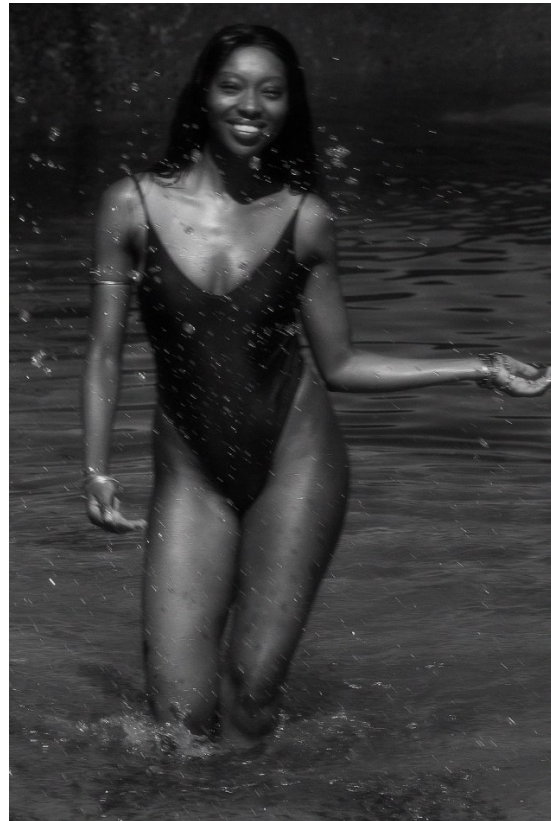

BOSS MODELS

JOHANNESBURG

ABULELE NGCANGATA

Height: 174cm Bust: 84cm Waist: 65cm Hips: 93cm Shoe: 5 UK Hair: Black Eyes: Brown