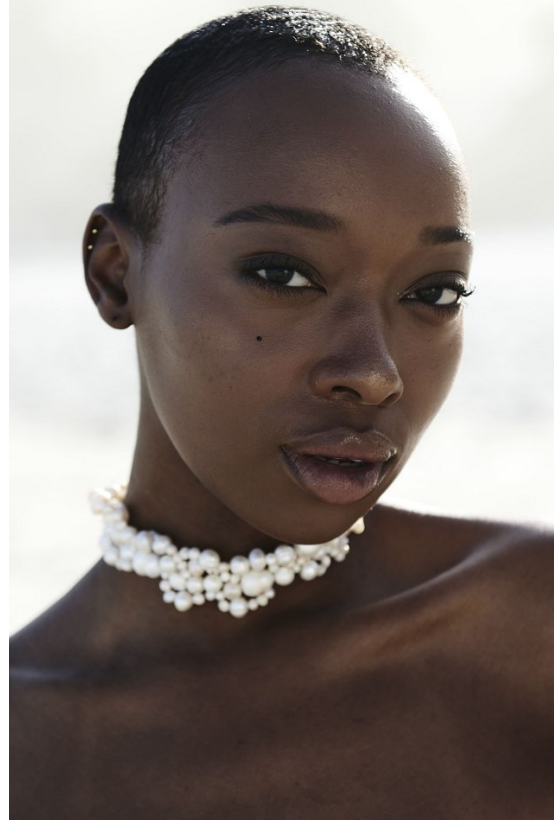

BOSS MODELS

JOHANNESBURG

Height: 174cm Bust: 84cm Waist: 65cm Hips: 93cm Shoe: 5 UK Hair: Black Eyes: Brown