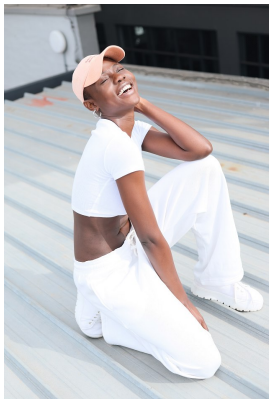

# BOSS MODELS

JOHANNESBURG

LETHABO KHUNOU

Height: 176cm Bust: 83cm Waist: 59cm Hips: 83cm Shoe: 7 UK Hair: Black Eyes: Black