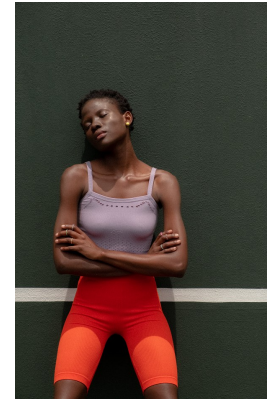

# BOSS MODELS

JOHANNESBURG

LETHABO KHUNOU

Height: 176cm Bust: 83cm Waist: 59cm Hips: 83cm Shoe: 7 UK Hair: Black Eyes: Black

## LETHABO KHUNOU

Height: 176cm Bust: 83cm Waist: 59cm Hips: 83cm Shoe: 7 UK Hair: Black Eyes: Black