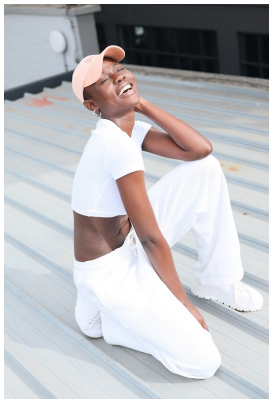

BOSS MODELS

JOHANNESBURG

LETHABO KHUNOU

Height: 176cm Bust: 83cm Waist: 59cm Hips: 83cm Shoe: 7 UK Hair: Black Eyes: Black

BOSS MODELS

JOHANNESBURG

LETHABO KHUNOU

Height: 176cm Bust: 83cm Waist: 59cm Hips: 83cm Shoe: 7 UK Hair: Black Eyes: Black

BOSS MODELS

JOHANNESBURG

LETHABO KHUNOU

Height: 176cm Bust: 83cm Waist: 59cm Hips: 83cm Shoe: 7 UK Hair: Black Eyes: Black