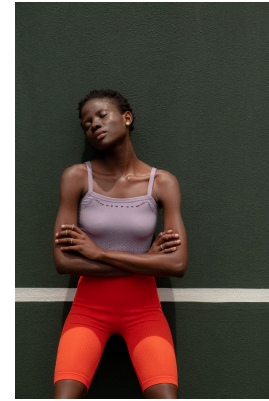

BOSS MODELS

JOHANNESBURG

LETHABO KHUNOU

Height: 176cm Bust: 83cm Waist: 59cm Hips: 83cm Shoe: 7 UK Hair: Black Eyes: Black

BOSS MODELS

JOHANNESBURG

LETHABO KHUNOU

Height: 176cm Bust: 83cm Waist: 59cm Hips: 83cm Shoe: 7 UK Hair: Black Eyes: Black

BOSS MODELS

JOHANNESBURG

LETHABO KHUNOU

Height: 176cm Bust: 83cm Waist: 59cm Hips: 83cm Shoe: 7 UK Hair: Black Eyes: Black