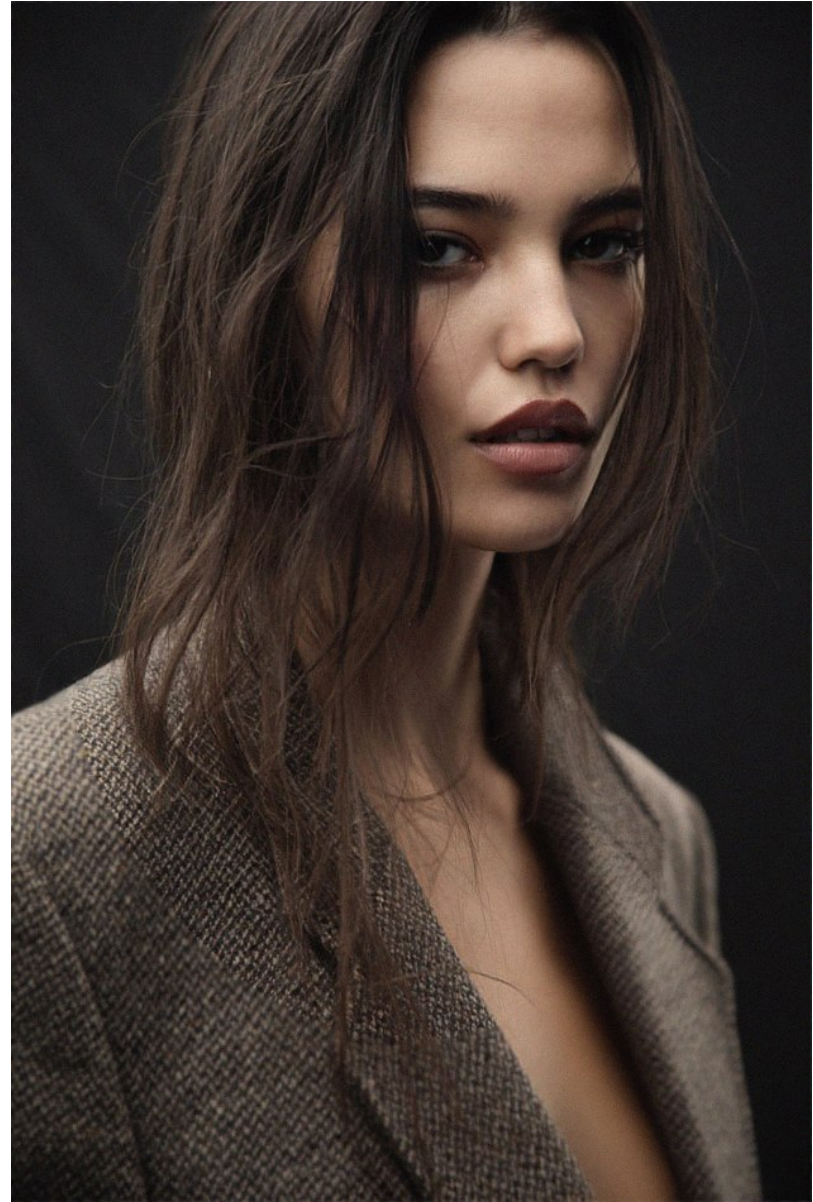

BOSS MODELS

JOHANNESBURG

CHLOE AMBER SHEPPARD

Height: 170cm Bust: 85cm Waist: 63cm Hips: 91cm Shoe: 5 UK Hair: Brown Eyes: Brown

BOSS MODELS

JOHANNESBURG

CHLOE AMBER SHEPPARD

Height: 170cm Bust: 85cm Waist: 63cm Hips: 91cm Shoe: 5 UK Hair: Brown Eyes: Brown