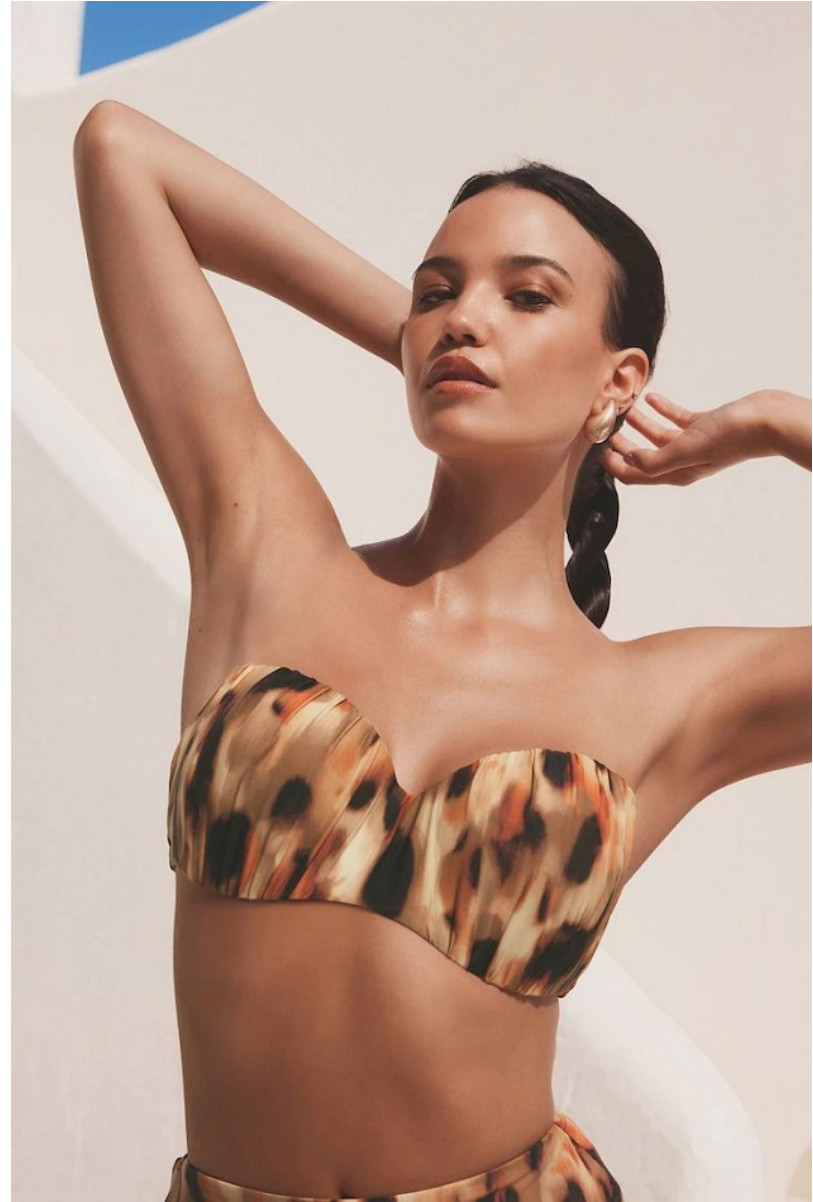

BOSS MODELS

JOHANNESBURG

CHLOE AMBER SHEPPARD

Height: 170cm Bust: 85cm Waist: 63cm Hips: 91cm Shoe: 5 UK Hair: Brown Eyes: Brown

BOSS MODELS

JOHANNESBURG

CHLOE AMBER SHEPPARD

Height: 170cm Bust: 85cm Waist: 63cm Hips: 91cm Shoe: 5 UK Hair: Brown Eyes: Brown