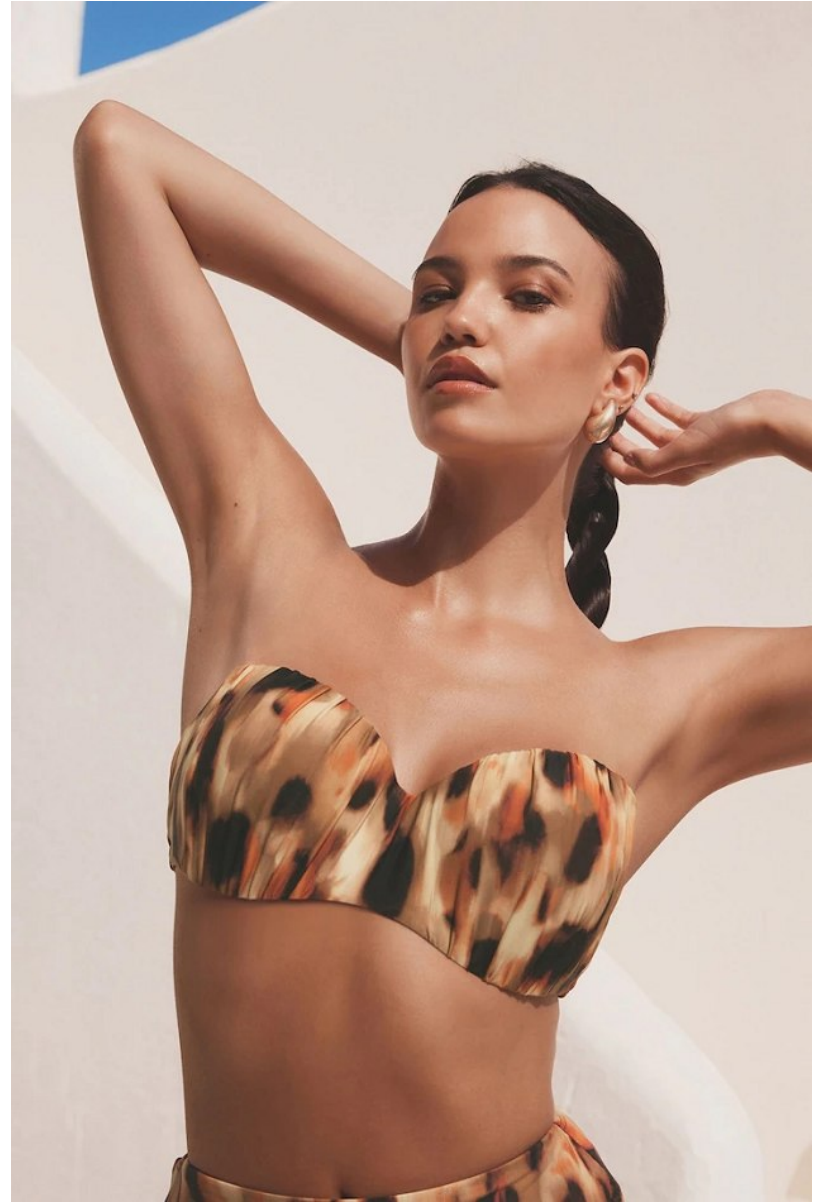

BOSS MODELS

JOHANNESBURG

CHLOE AMBER SHEPPARD

Height: 170cm Bust: 92cm Waist: 65cm Hips: 90cm Shoe: 5 UK Hair: Brown Eyes: Brown