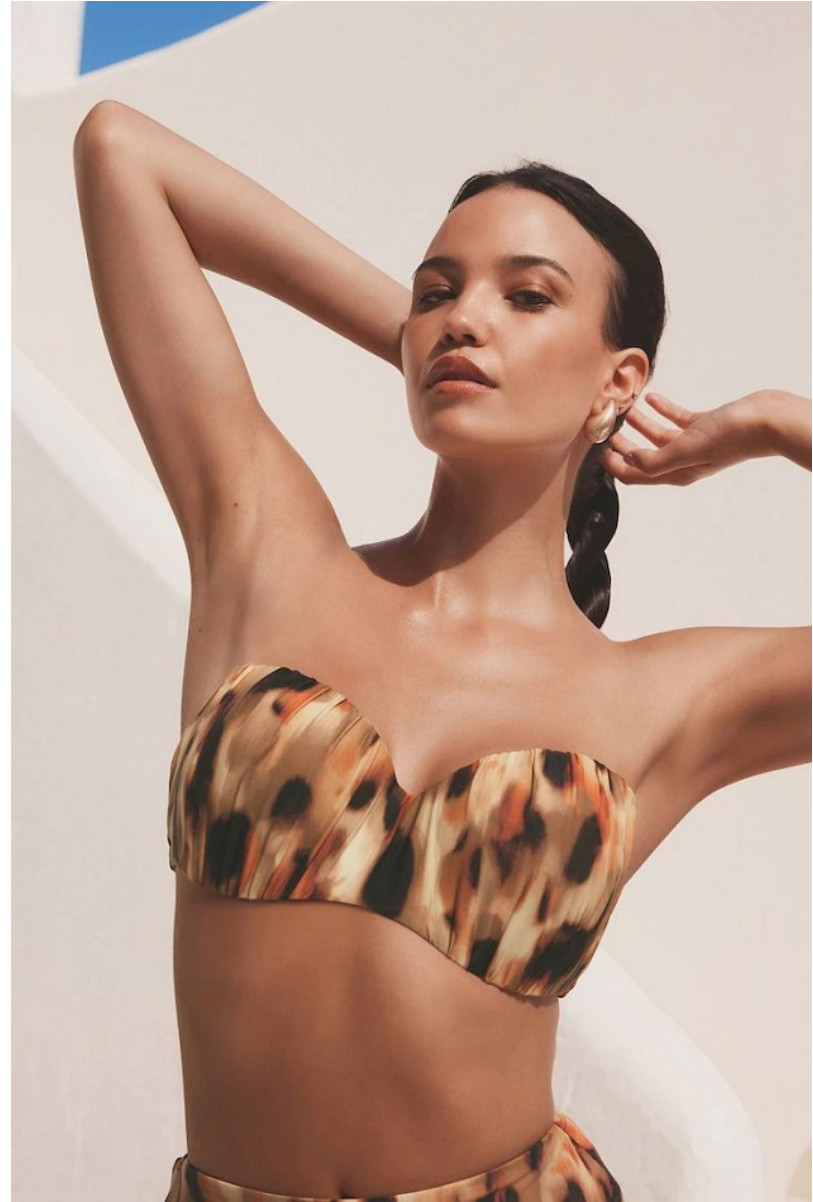

BOSS MODELS

JOHANNESBURG

CHLOE AMBER SHEPPARD

Height: 170cm Bust: 92cm Waist: 65cm Hips: 90cm Shoe: 5 UK Hair: Brown Eyes: Brown

BOSS MODELS

JOHANNESBURG

CHLOE AMBER SHEPPARD

Height: 170cm Bust: 92cm Waist: 65cm Hips: 90cm Shoe: 5 UK Hair: Brown Eyes: Brown