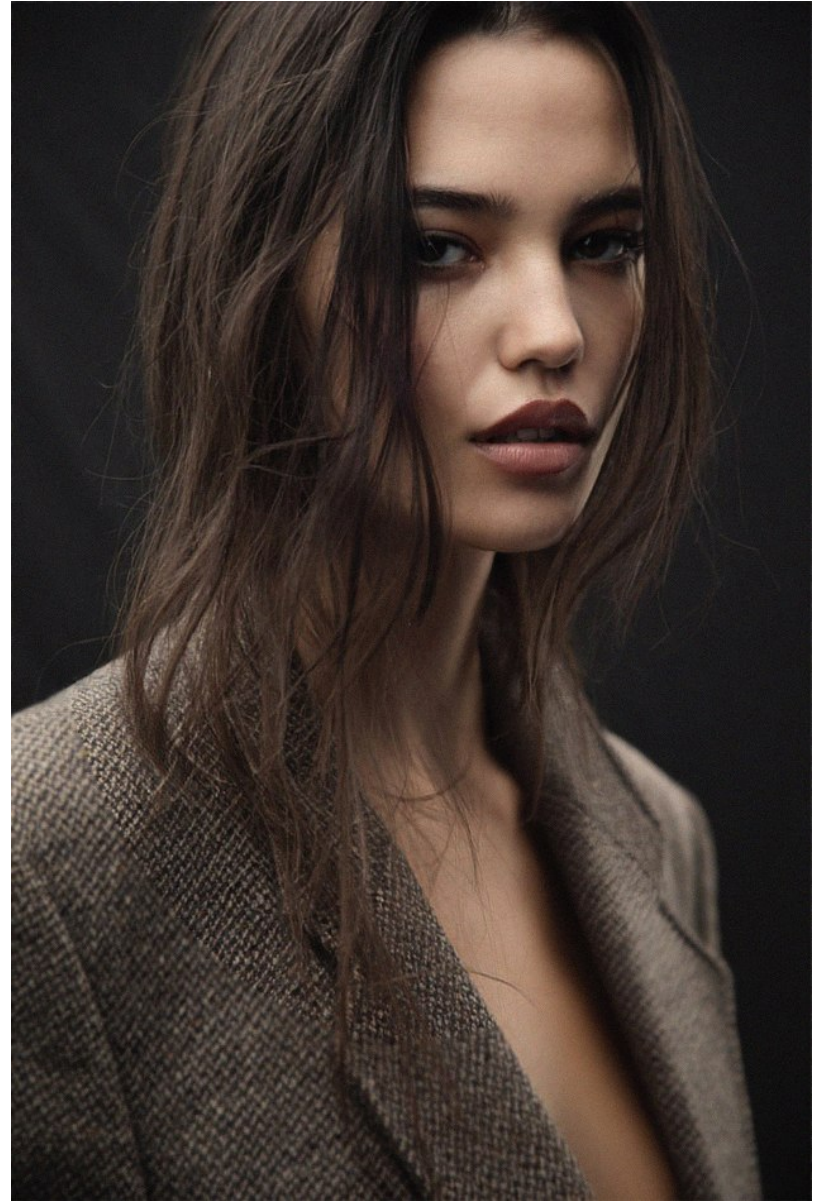

BOSS MODELS

JOHANNESBURG

CHLOE AMBER SHEPPARD

Height: 170cm Bust: 92cm Waist: 65cm Hips: 90cm Shoe: 5 UK Hair: Brown Eyes: Brown

BOSS MODELS

JOHANNESBURG

CHLOE AMBER SHEPPARD

Height: 170cm Bust: 92cm Waist: 65cm Hips: 90cm Shoe: 5 UK Hair: Brown Eyes: Brown