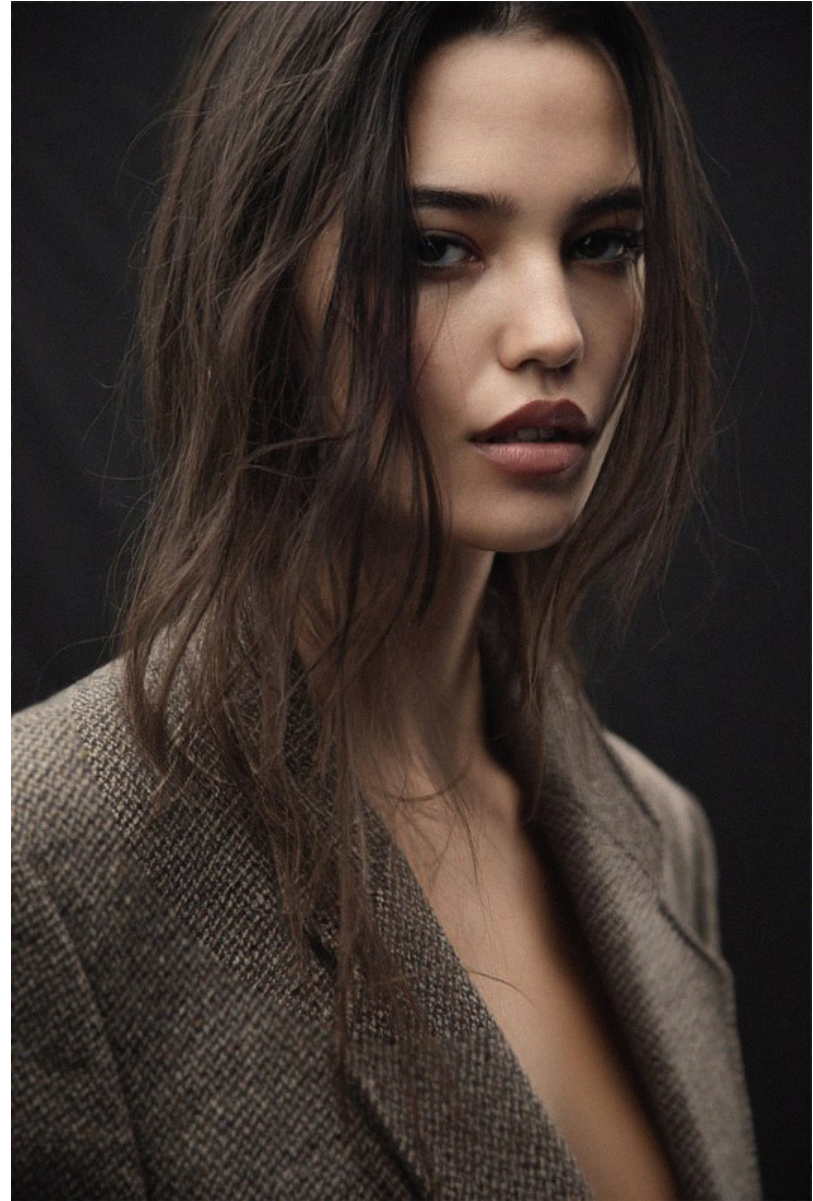

# BOSS MODELS

JOHANNESBURG

**CHLOE AMBER SHEPPARD**

Height: 170cm Bust: 92cm Waist: 65cm Hips: 90cm Shoe: 5 UK Hair: Brown Eyes: Brown

# BOSS MODELS

JOHANNESBURG

CHLOE AMBER SHEPPARD

Height: 170cm Bust: 92cm Waist: 65cm Hips: 90cm Shoe: 5 UK Hair: Brown Eyes: Brown