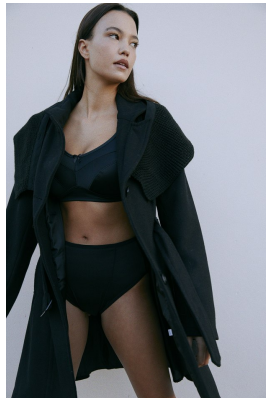

BOSS MODELS

JOHANNESBURG

CHLOE AMBER SHEPPARD

Height: 170cm Bust: 92cm Waist: 65cm Hips: 90cm Shoe: 5 UK Hair: Brown Eyes: Brown

BOSS MODELS

JOHANNESBURG

CHLOE AMBER SHEPPARD

Height: 170cm Bust: 92cm Waist: 65cm Hips: 90cm Shoe: 5 UK Hair: Brown Eyes: Brown