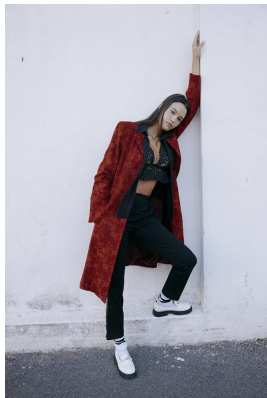

BOSS MODELS

JOHANNESBURG

CHLOE AMBER SHEPPARD

Height: 170cm Bust: 85cm Waist: 63cm Hips: 91cm Shoe: 5 UK Hair: Brown Eyes: Brown

BOSS MODELS

JOHANNESBURG

CHLOE AMBER SHEPPARD

Height: 170cm Bust: 85cm Waist: 63cm Hips: 91cm Shoe: 5 UK Hair: Brown Eyes: Brown