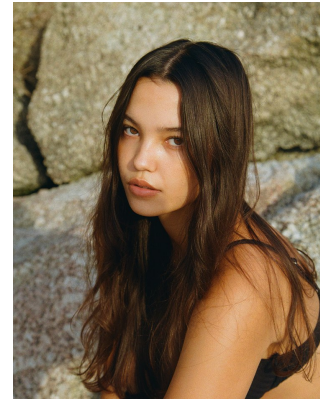

BOSS MODELS

JOHANNESBURG

CHLOE AMBER SHEPPARD

Height: 170cm Bust: 92cm Waist: 65cm Hips: 90cm Shoe: 5 UK Hair: Brown Eyes: Brown

BOSS MODELS

JOHANNESBURG

CHLOE AMBER SHEPPARD

Height: 170cm Bust: 92cm Waist: 65cm Hips: 90cm Shoe: 5 UK Hair: Brown Eyes: Brown