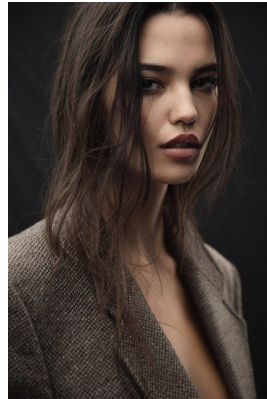

BOSS MODELS

JOHANNESBURG

CHLOE AMBER SHEPPARD

Height: 170cm Bust: 85cm Waist: 63cm Hips: 91cm Shoe: 5 UK Hair: Brown Eyes: Brown

BOSS MODELS

JOHANNESBURG

CHLOE AMBER SHEPPARD

Height: 170cm Bust: 85cm Waist: 63cm Hips: 91cm Shoe: 5 UK Hair: Brown Eyes: Brown