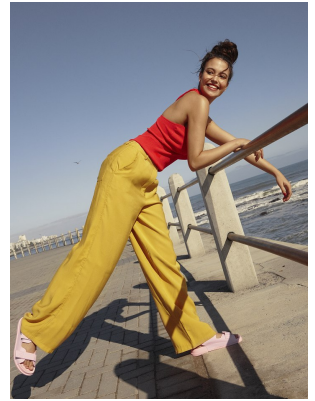

BOSS MODELS

JOHANNESBURG

CHLOE AMBER SHEPPARD

Height: 170cm Bust: 92cm Waist: 65cm Hips: 90cm Shoe: 5 UK Hair: Brown Eyes: Brown

BOSS MODELS

JOHANNESBURG

CHLOE AMBER SHEPPARD

Height: 170cm Bust: 92cm Waist: 65cm Hips: 90cm Shoe: 5 UK Hair: Brown Eyes: Brown