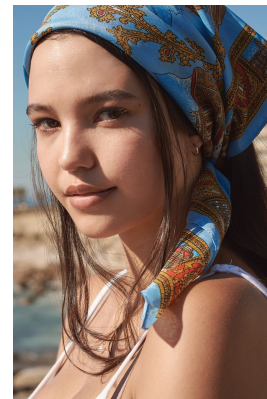

BOSS MODELS

JOHANNESBURG

CHLOE AMBER SHEPPARD

Height: 170cm Bust: 85cm Waist: 63cm Hips: 91cm Shoe: 5 UK Hair: Brown Eyes: Brown

BOSS MODELS

JOHANNESBURG

CHLOE AMBER SHEPPARD

Height: 170cm Bust: 85cm Waist: 63cm Hips: 91cm Shoe: 5 UK Hair: Brown Eyes: Brown