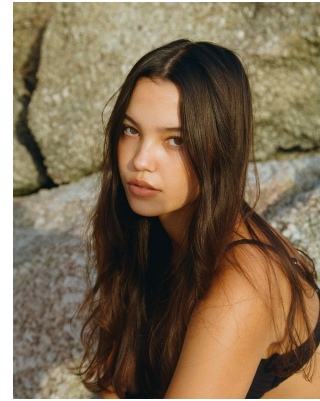

BOSS MODELS

JOHANNESBURG

CHLOE AMBER SHEPPARD

Height: 170cm Bust: 85cm Waist: 63cm Hips: 91cm Shoe: 5 UK Hair: Brown Eyes: Brown

BOSS MODELS

JOHANNESBURG

CHLOE AMBER SHEPPARD

Height: 170cm Bust: 85cm Waist: 63cm Hips: 91cm Shoe: 5 UK Hair: Brown Eyes: Brown