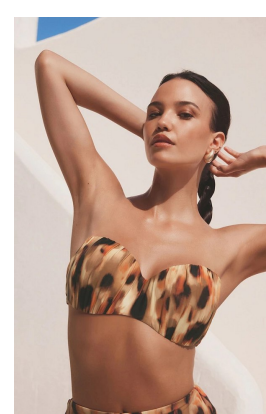

BOSS MODELS

JOHANNESBURG

CHLOE AMBER SHEPPARD

Height: 170cm Bust: 92cm Waist: 65cm Hips: 90cm Shoe: 5 UK Hair: Brown Eyes: Brown

BOSS MODELS

JOHANNESBURG

CHLOE AMBER SHEPPARD

Height: 170cm Bust: 92cm Waist: 65cm Hips: 90cm Shoe: 5 UK Hair: Brown Eyes: Brown