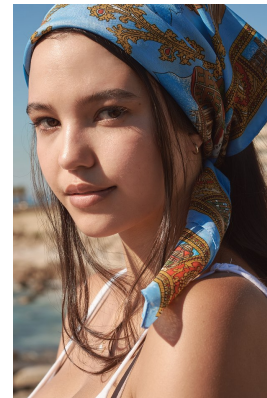

BOSS MODELS

JOHANNESBURG

CHLOE AMBER SHEPPARD

Height: 170cm Bust: 92cm Waist: 65cm Hips: 90cm Shoe: 5 UK Hair: Brown Eyes: Brown

BOSS MODELS

JOHANNESBURG

CHLOE AMBER SHEPPARD

Height: 170cm Bust: 92cm Waist: 65cm Hips: 90cm Shoe: 5 UK Hair: Brown Eyes: Brown