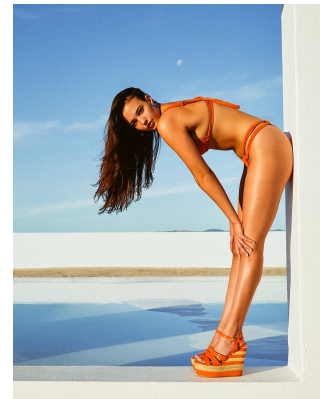

BOSS MODELS

JOHANNESBURG

CHLOE AMBER SHEPPARD

Height: 170cm Bust: 85cm Waist: 63cm Hips: 91cm Shoe: 5 UK Hair: Brown Eyes: Brown

BOSS MODELS

JOHANNESBURG

CHLOE AMBER SHEPPARD

Height: 170cm Bust: 85cm Waist: 63cm Hips: 91cm Shoe: 5 UK Hair: Brown Eyes: Brown