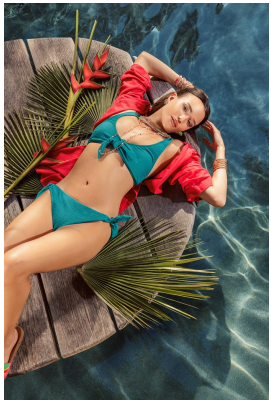

BOSS MODELS

JOHANNESBURG

CHLOE AMBER SHEPPARD

Height: 170cm Bust: 85cm Waist: 63cm Hips: 91cm Shoe: 5 UK Hair: Brown Eyes: Brown

BOSS MODELS

JOHANNESBURG

CHLOE AMBER SHEPPARD

Height: 170cm Bust: 85cm Waist: 63cm Hips: 91cm Shoe: 5 UK Hair: Brown Eyes: Brown