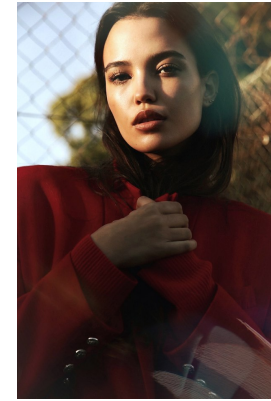

BOSS MODELS

JOHANNESBURG

CHLOE AMBER SHEPPARD

Height: 170cm Bust: 92cm Waist: 65cm Hips: 90cm Shoe: 5 UK Hair: Brown Eyes: Brown

BOSS MODELS

JOHANNESBURG

CHLOE AMBER SHEPPARD

Height: 170cm Bust: 92cm Waist: 65cm Hips: 90cm Shoe: 5 UK Hair: Brown Eyes: Brown