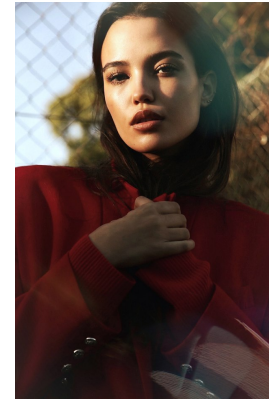

BOSS MODELS

JOHANNESBURG

CHLOE AMBER SHEPPARD

Height: 170cm Bust: 85cm Waist: 63cm Hips: 91cm Shoe: 5 UK Hair: Brown Eyes: Brown

BOSS MODELS

JOHANNESBURG

CHLOE AMBER SHEPPARD

Height: 170cm Bust: 85cm Waist: 63cm Hips: 91cm Shoe: 5 UK Hair: Brown Eyes: Brown