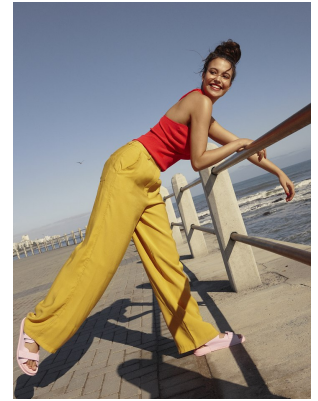

BOSS MODELS

JOHANNESBURG

CHLOE AMBER SHEPPARD

Height: 170cm Bust: 85cm Waist: 63cm Hips: 91cm Shoe: 5 UK Hair: Brown Eyes: Brown

BOSS MODELS

JOHANNESBURG

CHLOE AMBER SHEPPARD

Height: 170cm Bust: 85cm Waist: 63cm Hips: 91cm Shoe: 5 UK Hair: Brown Eyes: Brown