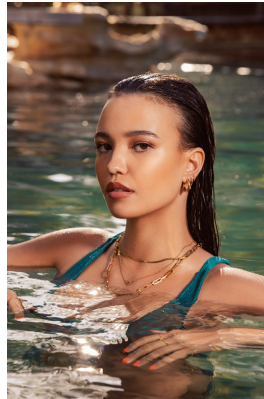

BOSS MODELS

JOHANNESBURG

CHLOE AMBER SHEPPARD

Height: 170cm Bust: 85cm Waist: 63cm Hips: 91cm Shoe: 5 UK Hair: Brown Eyes: Brown

BOSS MODELS

JOHANNESBURG

CHLOE AMBER SHEPPARD

Height: 170cm Bust: 85cm Waist: 63cm Hips: 91cm Shoe: 5 UK Hair: Brown Eyes: Brown