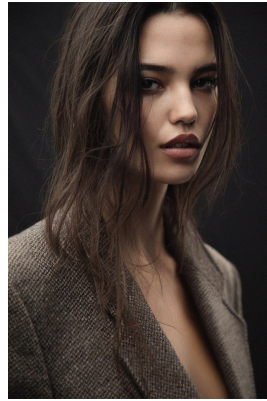

BOSS MODELS

JOHANNESBURG

CHLOE AMBER SHEPPARD

Height: 170cm Bust: 92cm Waist: 65cm Hips: 90cm Shoe: 5 UK Hair: Brown Eyes: Brown

BOSS MODELS

JOHANNESBURG

CHLOE AMBER SHEPPARD

Height: 170cm Bust: 92cm Waist: 65cm Hips: 90cm Shoe: 5 UK Hair: Brown Eyes: Brown