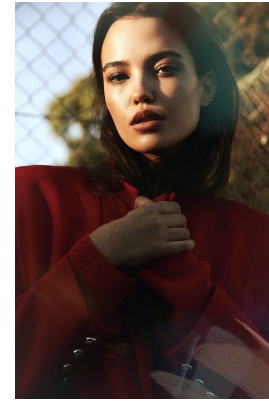

BOSS MODELS

JOHANNESBURG

CHLOE AMBER SHEPPARD

Height: 170cm Bust: 92cm Waist: 65cm Hips: 90cm Shoe: 5 UK Hair: Brown Eyes: Brown

BOSS MODELS

JOHANNESBURG

CHLOE AMBER SHEPPARD

Height: 170cm Bust: 92cm Waist: 65cm Hips: 90cm Shoe: 5 UK Hair: Brown Eyes: Brown