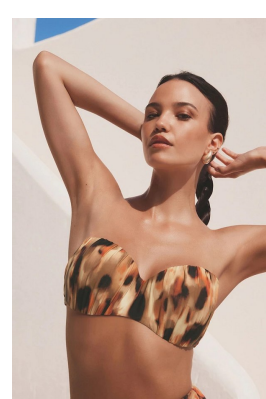

BOSS MODELS

JOHANNESBURG

CHLOE AMBER SHEPPARD

Height: 170cm Bust: 85cm Waist: 63cm Hips: 91cm Shoe: 5 UK Hair: Brown Eyes: Brown

BOSS MODELS

JOHANNESBURG

CHLOE AMBER SHEPPARD

Height: 170cm Bust: 85cm Waist: 63cm Hips: 91cm Shoe: 5 UK Hair: Brown Eyes: Brown