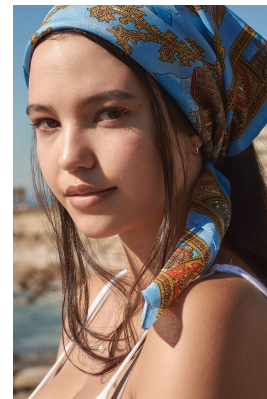

BOSS MODELS

JOHANNESBURG

CHLOE AMBER SHEPPARD

Height: 170cm Bust: 92cm Waist: 65cm Hips: 90cm Shoe: 5 UK Hair: Brown Eyes: Brown

BOSS MODELS

JOHANNESBURG

CHLOE AMBER SHEPPARD

Height: 170cm Bust: 92cm Waist: 65cm Hips: 90cm Shoe: 5 UK Hair: Brown Eyes: Brown