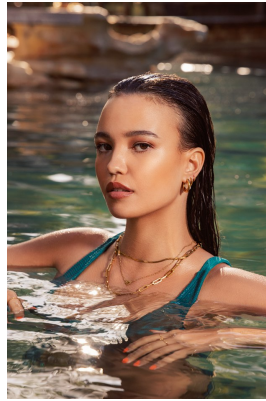

BOSS MODELS

JOHANNESBURG

CHLOE AMBER SHEPPARD

Height: 170cm Bust: 85cm Waist: 63cm Hips: 91cm Shoe: 5 UK Hair: Brown Eyes: Brown

BOSS MODELS

JOHANNESBURG

CHLOE AMBER SHEPPARD

Height: 170cm Bust: 85cm Waist: 63cm Hips: 91cm Shoe: 5 UK Hair: Brown Eyes: Brown