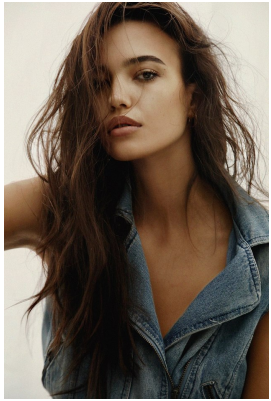

BOSS MODELS

JOHANNESBURG

CHLOE AMBER SHEPPARD

Height: 170cm Bust: 85cm Waist: 63cm Hips: 91cm Shoe: 5 UK Hair: Brown Eyes: Brown

BOSS MODELS

JOHANNESBURG

CHLOE AMBER SHEPPARD

Height: 170cm Bust: 85cm Waist: 63cm Hips: 91cm Shoe: 5 UK Hair: Brown Eyes: Brown