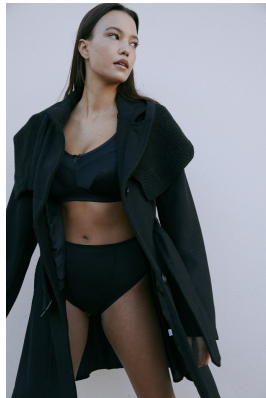

BOSS MODELS

JOHANNESBURG

CHLOE AMBER SHEPPARD

Height: 170cm Bust: 85cm Waist: 63cm Hips: 91cm Shoe: 5 UK Hair: Brown Eyes: Brown

BOSS MODELS

JOHANNESBURG

CHLOE AMBER SHEPPARD

Height: 170cm Bust: 85cm Waist: 63cm Hips: 91cm Shoe: 5 UK Hair: Brown Eyes: Brown