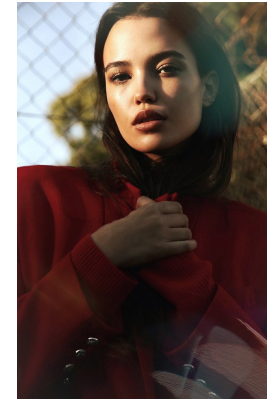

BOSS MODELS

JOHANNESBURG

CHLOE AMBER SHEPPARD

Height: 170cm Bust: 85cm Waist: 63cm Hips: 91cm Shoe: 5 UK Hair: Brown Eyes: Brown

BOSS MODELS

JOHANNESBURG

CHLOE AMBER SHEPPARD

Height: 170cm Bust: 85cm Waist: 63cm Hips: 91cm Shoe: 5 UK Hair: Brown Eyes: Brown