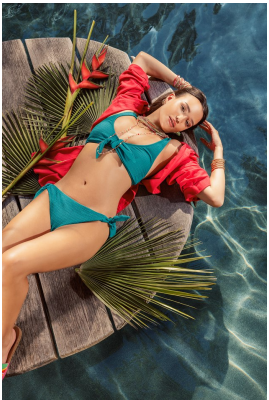

BOSS MODELS

JOHANNESBURG

CHLOE AMBER SHEPPARD

Height: 170cm Bust: 92cm Waist: 65cm Hips: 90cm Shoe: 5 UK Hair: Brown Eyes: Brown

BOSS MODELS

JOHANNESBURG

CHLOE AMBER SHEPPARD

Height: 170cm Bust: 92cm Waist: 65cm Hips: 90cm Shoe: 5 UK Hair: Brown Eyes: Brown