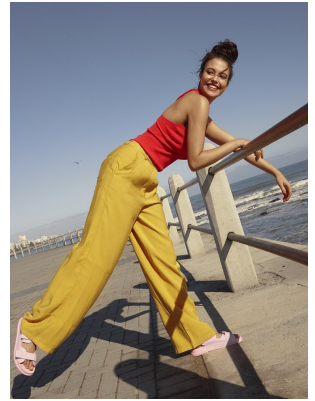

BOSS MODELS

JOHANNESBURG

CHLOE AMBER SHEPPARD

Height: 170cm Bust: 85cm Waist: 63cm Hips: 91cm Shoe: 5 UK Hair: Brown Eyes: Brown

BOSS MODELS

JOHANNESBURG

CHLOE AMBER SHEPPARD

Height: 170cm Bust: 85cm Waist: 63cm Hips: 91cm Shoe: 5 UK Hair: Brown Eyes: Brown