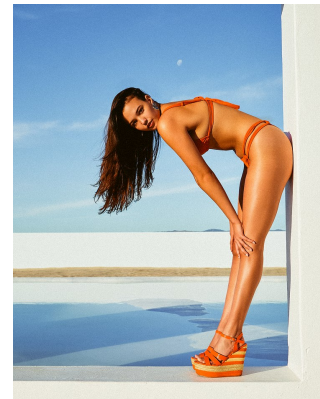

BOSS MODELS

JOHANNESBURG

CHLOE AMBER SHEPPARD

Height: 170cm Bust: 92cm Waist: 65cm Hips: 90cm Shoe: 5 UK Hair: Brown Eyes: Brown

BOSS MODELS

JOHANNESBURG

CHLOE AMBER SHEPPARD

Height: 170cm Bust: 92cm Waist: 65cm Hips: 90cm Shoe: 5 UK Hair: Brown Eyes: Brown