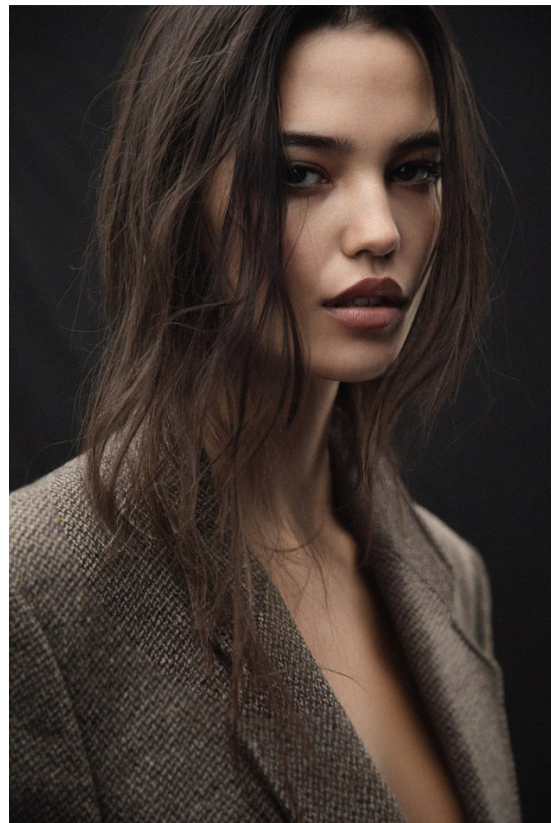

BOSS MODELS

JOHANNESBURG

CHLOE AMBER SHEPPARD

Height: 170cm Bust: 92cm Waist: 65cm Hips: 90cm Shoe: 5 UK Hair: Brown Eyes: Brown

BOSS MODELS

JOHANNESBURG

CHLOE AMBER SHEPPARD

Height: 170cm Bust: 92cm Waist: 65cm Hips: 90cm Shoe: 5 UK Hair: Brown Eyes: Brown