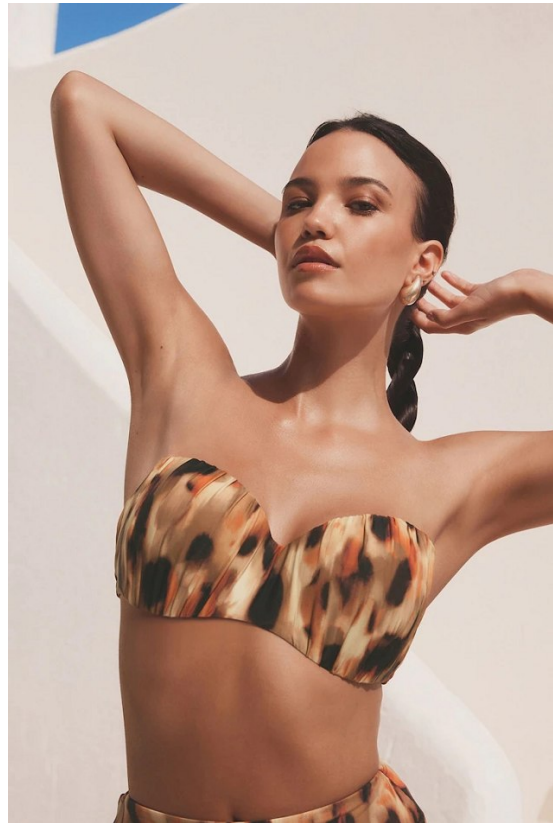

BOSS MODELS

JOHANNESBURG

CHLOE AMBER SHEPPARD

Height: 170cm Bust: 92cm Waist: 65cm Hips: 90cm Shoe: 5 UK Hair: Brown Eyes: Brown

BOSS MODELS

JOHANNESBURG

CHLOE AMBER SHEPPARD

Height: 170cm Bust: 92cm Waist: 65cm Hips: 90cm Shoe: 5 UK Hair: Brown Eyes: Brown