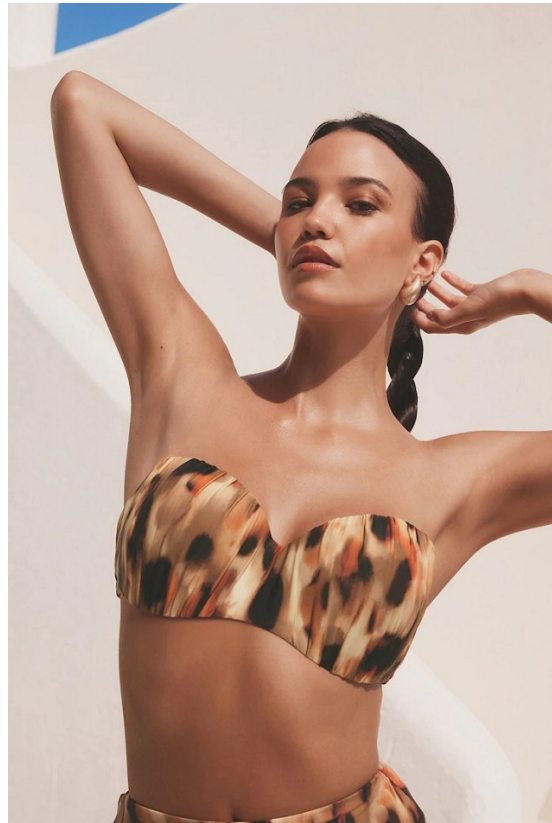

BOSS MODELS

JOHANNESBURG

CHLOE AMBER SHEPPARD

Height: 170cm Bust: 92cm Waist: 65cm Hips: 90cm Shoe: 5 UK Hair: Brown Eyes: Brown

BOSS MODELS

JOHANNESBURG

CHLOE AMBER SHEPPARD

Height: 170cm Bust: 92cm Waist: 65cm Hips: 90cm Shoe: 5 UK Hair: Brown Eyes: Brown