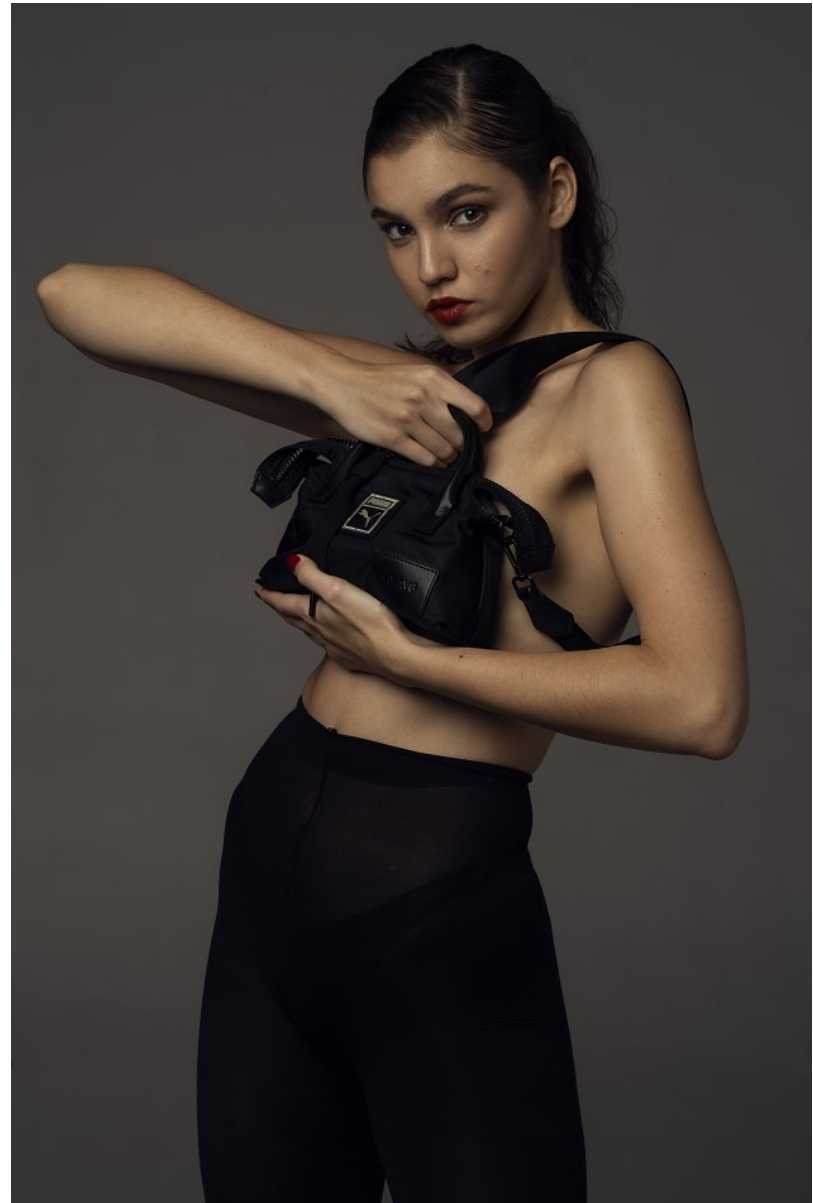

BOSS MODELS

JOHANNESBURG

SHELBY ROSTOCIL

Height: 177cm Bust: 84cm Waist: 61cm Hips: 90cm Shoe: 6 UK Hair: Brown Eyes: Brown

BOSS MODELS

JOHANNESBURG

SHELBY ROSTOCIL

Height: 177cm Bust: 84cm Waist: 61cm Hips: 90cm Shoe: 6 UK Hair: Brown Eyes: Brown