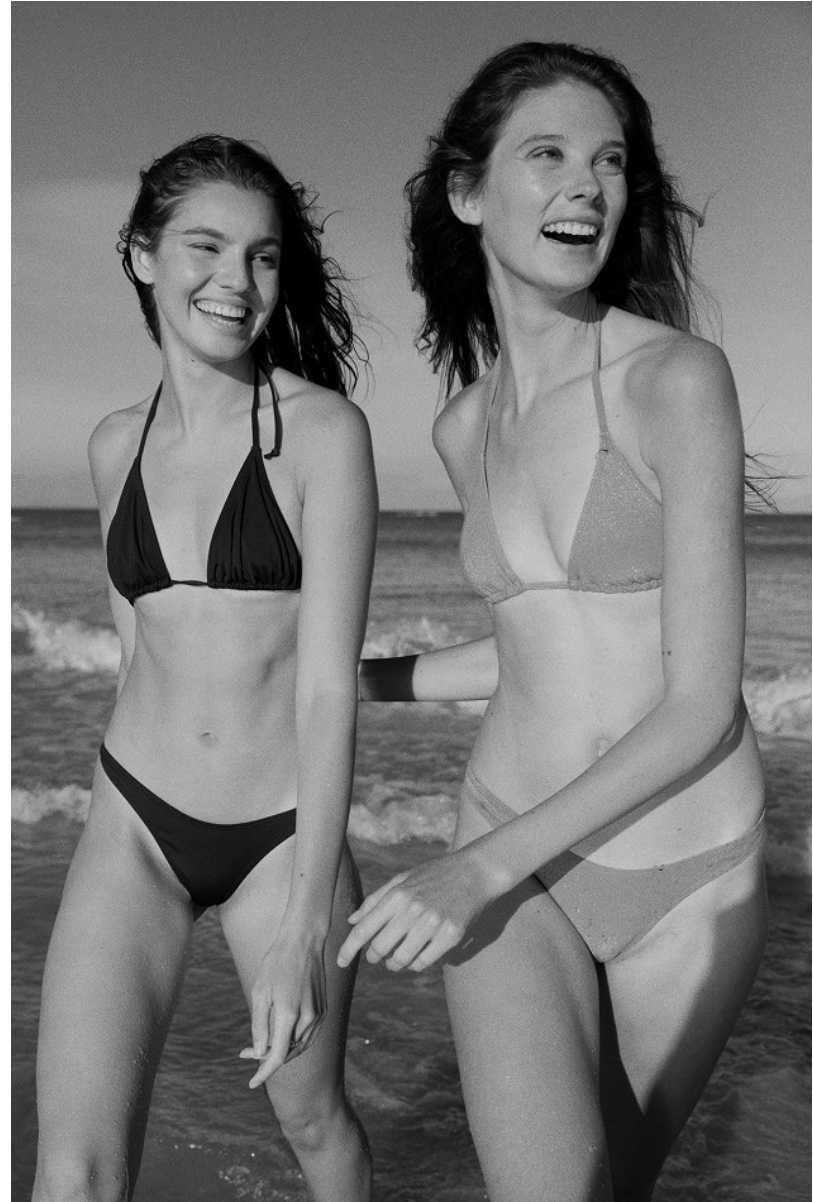

BOSS MODELS

JOHANNESBURG

SHELBY ROSTOCIL

Height: 177cm Bust: 84cm Waist: 61cm Hips: 90cm Shoe: 6 UK Hair: Brown Eyes: Brown

BOSS MODELS

JOHANNESBURG

SHELBY ROSTOCIL

Height: 177cm Bust: 84cm Waist: 61cm Hips: 90cm Shoe: 6 UK Hair: Brown Eyes: Brown