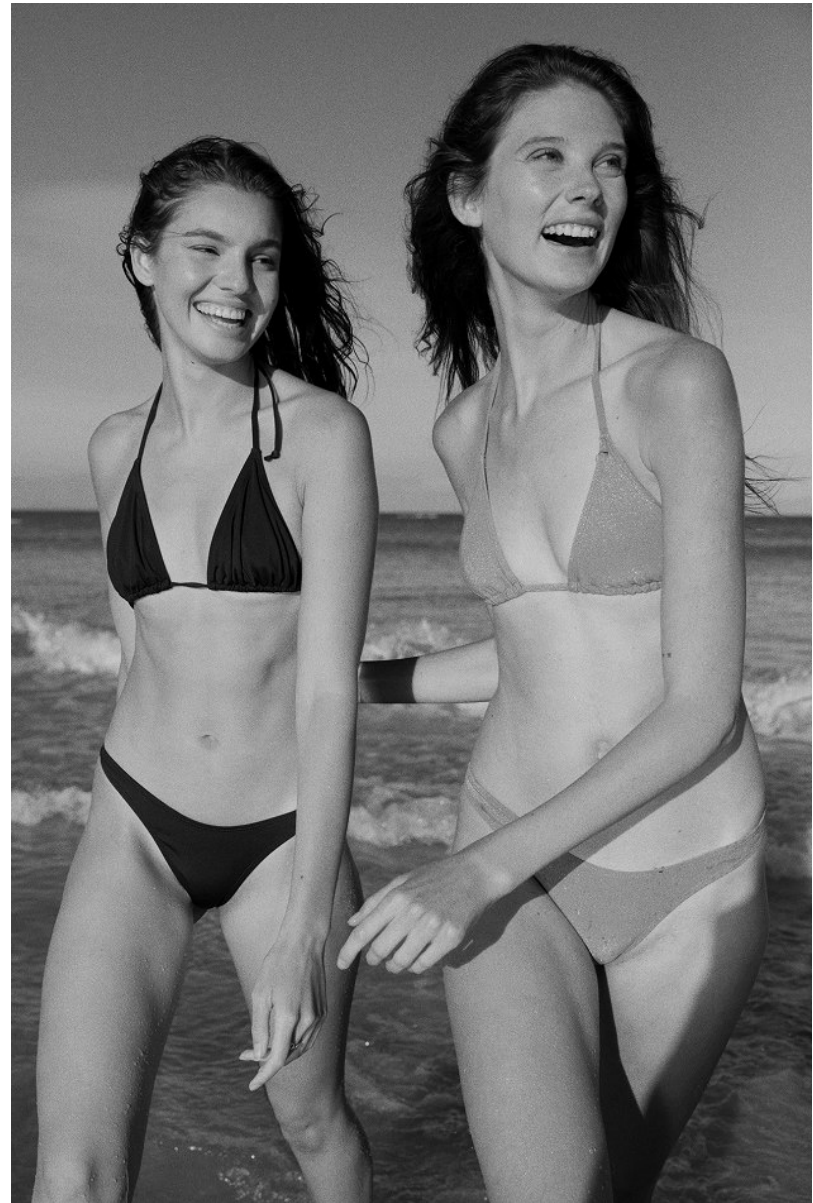

BOSS MODELS

JOHANNESBURG

SHELBY ROSTOCIL

Height: 177cm Bust: 84cm Waist: 61cm Hips: 90cm Shoe: 6 UK Hair: Brown Eyes: Brown

BOSS MODELS

JOHANNESBURG

SHELBY ROSTOCIL

Height: 177cm Bust: 84cm Waist: 61cm Hips: 90cm Shoe: 6 UK Hair: Brown Eyes: Brown