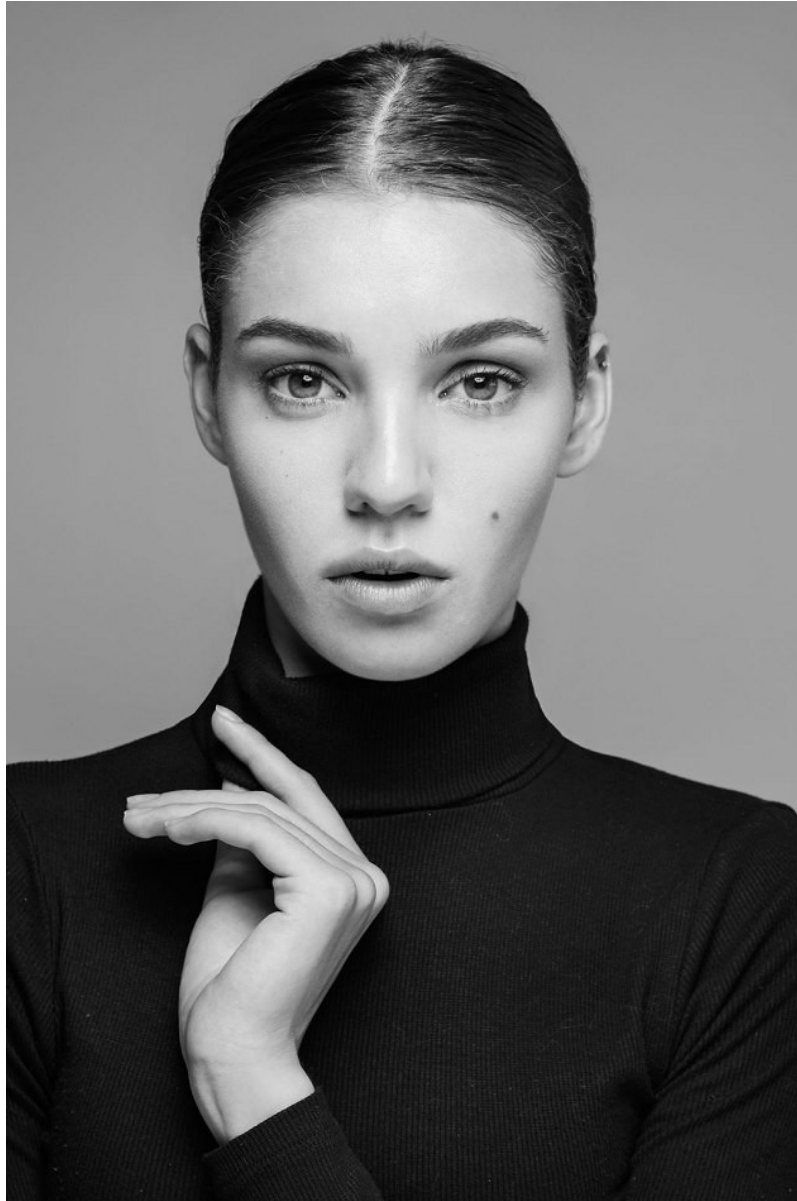

BOSS MODELS

JOHANNESBURG

SHELBY ROSTOCIL

Height: 177cm Bust: 84cm Waist: 61cm Hips: 90cm Shoe: 6 UK Hair: Brown Eyes: Brown

BOSS MODELS

JOHANNESBURG

SHELBY ROSTOCIL

Height: 177cm Bust: 84cm Waist: 61cm Hips: 90cm Shoe: 6 UK Hair: Brown Eyes: Brown