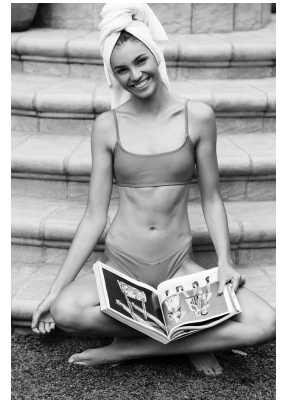

BOSS MODELS

JOHANNESBURG

SHELBY ROSTOCIL

Height: 177cm Bust: 84cm Waist: 61cm Hips: 90cm Shoe: 6 UK Hair: Brown Eyes: Brown

BOSS MODELS

JOHANNESBURG

SHELBY ROSTOCIL

Height: 177cm Bust: 84cm Waist: 61cm Hips: 90cm Shoe: 6 UK Hair: Brown Eyes: Brown

BOSS MODELS

JOHANNESBURG

SHELBY ROSTOCIL

Height: 177cm Bust: 84cm Waist: 61cm Hips: 90cm Shoe: 6 UK Hair: Brown Eyes: Brown