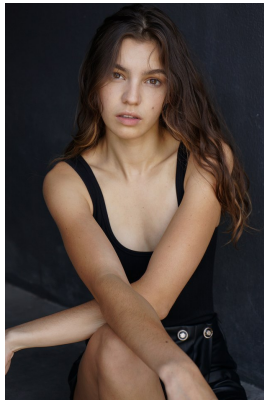

BOSS MODELS

JOHANNESBURG

SHELBY ROSTOCIL

Height: 177cm Bust: 84cm Waist: 61cm Hips: 90cm Shoe: 6 UK Hair: Brown Eyes: Brown

BOSS MODELS

JOHANNESBURG

SHELBY ROSTOCIL

Height: 177cm Bust: 84cm Waist: 61cm Hips: 90cm Shoe: 6 UK Hair: Brown Eyes: Brown

BOSS MODELS

JOHANNESBURG

SHELBY ROSTOCIL

Height: 177cm Bust: 84cm Waist: 61cm Hips: 90cm Shoe: 6 UK Hair: Brown Eyes: Brown