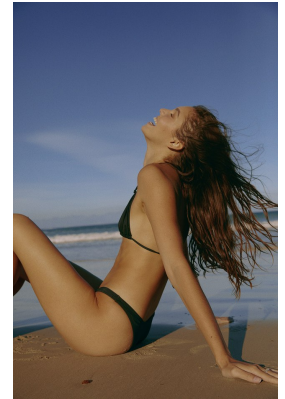

## SHELBY ROSTOCIL

Height: 177cm Bust: 84cm Waist: 61cm Hips: 90cm Shoe: 6 UK Hair: Brown Eyes: Brown

# BOSS MODELS

JOHANNESBURG

SHELBY ROSTOCIL

Height: 177cm Bust: 84cm Waist: 61cm Hips: 90cm Shoe: 6 UK Hair: Brown Eyes: Brown