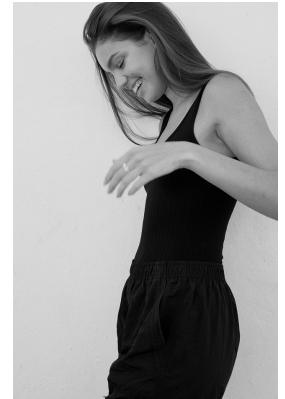

BOSS MODELS

JOHANNESBURG

SHELBY ROSTOCIL

Height: 177cm Bust: 84cm Waist: 61cm Hips: 90cm Shoe: 6 UK Hair: Brown Eyes: Brown

BOSS MODELS

JOHANNESBURG

SHELBY ROSTOCIL

Height: 177cm Bust: 84cm Waist: 61cm Hips: 90cm Shoe: 6 UK Hair: Brown Eyes: Brown

BOSS MODELS

JOHANNESBURG

SHELBY ROSTOCIL

Height: 177cm Bust: 84cm Waist: 61cm Hips: 90cm Shoe: 6 UK Hair: Brown Eyes: Brown