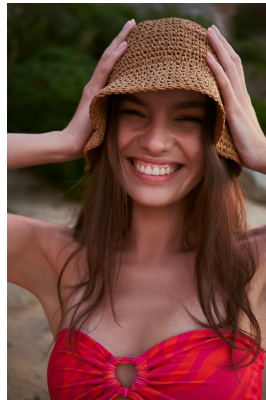

## SHELBY ROSTOCIL

Height: 177cm Bust: 84cm Waist: 61cm Hips: 90cm Shoe: 6 UK Hair: Brown Eyes: Brown

# BOSS MODELS

JOHANNESBURG

SHELBY ROSTOCIL

Height: 177cm Bust: 84cm Waist: 61cm Hips: 90cm Shoe: 6 UK Hair: Brown Eyes: Brown