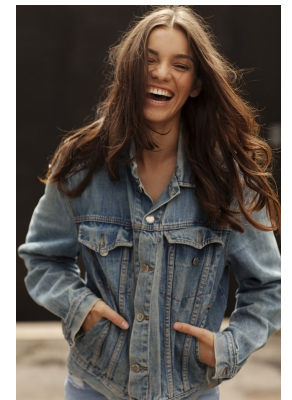

## SHELBY ROSTOCIL

Height: 177cm Bust: 84cm Waist: 61cm Hips: 90cm Shoe: 6 UK Hair: Brown Eyes: Brown

# BOSS MODELS

JOHANNESBURG

SHELBY ROSTOCIL

Height: 177cm Bust: 84cm Waist: 61cm Hips: 90cm Shoe: 6 UK Hair: Brown Eyes: Brown