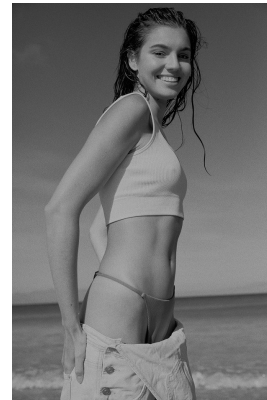

## SHELBY ROSTOCIL

Height: 177cm Bust: 84cm Waist: 61cm Hips: 90cm Shoe: 6 UK Hair: Brown Eyes: Brown

# BOSS MODELS

JOHANNESBURG

SHELBY ROSTOCIL

Height: 177cm Bust: 84cm Waist: 61cm Hips: 90cm Shoe: 6 UK Hair: Brown Eyes: Brown