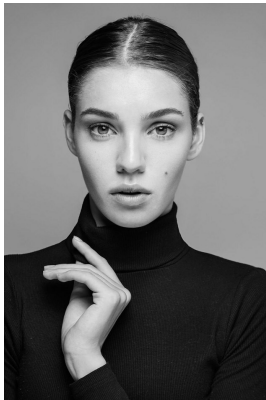

BOSS MODELS

JOHANNESBURG

SHELBY ROSTOCIL

Height: 177cm Bust: 84cm Waist: 61cm Hips: 90cm Shoe: 6 UK Hair: Brown Eyes: Brown

BOSS MODELS

JOHANNESBURG

SHELBY ROSTOCIL

Height: 177cm Bust: 84cm Waist: 61cm Hips: 90cm Shoe: 6 UK Hair: Brown Eyes: Brown

BOSS MODELS

JOHANNESBURG

SHELBY ROSTOCIL

Height: 177cm Bust: 84cm Waist: 61cm Hips: 90cm Shoe: 6 UK Hair: Brown Eyes: Brown