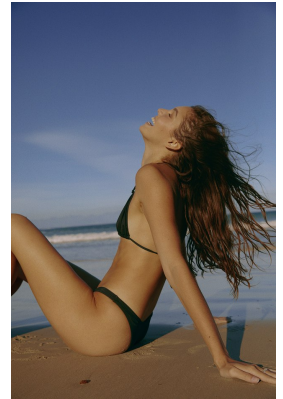

BOSS MODELS

JOHANNESBURG

SHELBY ROSTOCIL

Height: 177cm Bust: 84cm Waist: 61cm Hips: 90cm Shoe: 6 UK Hair: Brown Eyes: Brown

BOSS MODELS

JOHANNESBURG

SHELBY ROSTOCIL

Height: 177cm Bust: 84cm Waist: 61cm Hips: 90cm Shoe: 6 UK Hair: Brown Eyes: Brown

BOSS MODELS

JOHANNESBURG

SHELBY ROSTOCIL

Height: 177cm Bust: 84cm Waist: 61cm Hips: 90cm Shoe: 6 UK Hair: Brown Eyes: Brown