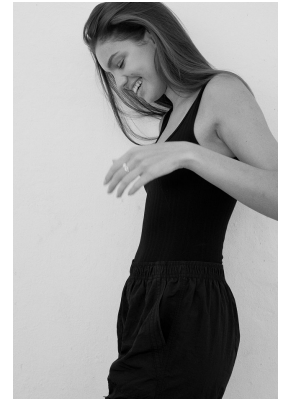

BOSS MODELS

JOHANNESBURG

SHELBY ROSTOCIL

Height: 177cm Bust: 84cm Waist: 61cm Hips: 90cm Shoe: 6 UK Hair: Brown Eyes: Brown