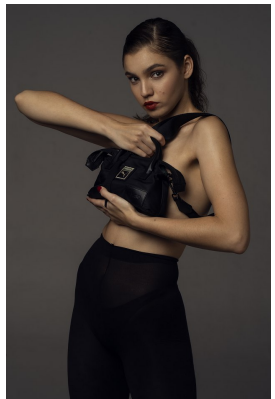

BOSS MODELS

JOHANNESBURG

SHELBY ROSTOCIL

Height: 177cm Bust: 84cm Waist: 61cm Hips: 90cm Shoe: 6 UK Hair: Brown Eyes: Brown

BOSS MODELS

JOHANNESBURG

SHELBY ROSTOCIL

Height: 177cm Bust: 84cm Waist: 61cm Hips: 90cm Shoe: 6 UK Hair: Brown Eyes: Brown

BOSS MODELS

JOHANNESBURG

SHELBY ROSTOCIL

Height: 177cm Bust: 84cm Waist: 61cm Hips: 90cm Shoe: 6 UK Hair: Brown Eyes: Brown