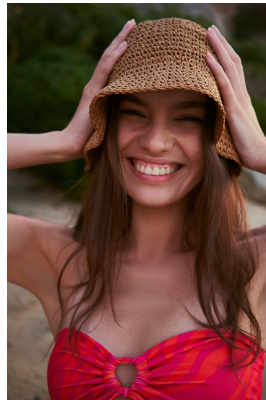

BOSS MODELS

JOHANNESBURG

SHELBY ROSTOCIL

Height: 177cm Bust: 84cm Waist: 61cm Hips: 90cm Shoe: 6 UK Hair: Brown Eyes: Brown

BOSS MODELS

JOHANNESBURG

SHELBY ROSTOCIL

Height: 177cm Bust: 84cm Waist: 61cm Hips: 90cm Shoe: 6 UK Hair: Brown Eyes: Brown

BOSS MODELS

JOHANNESBURG

SHELBY ROSTOCIL

Height: 177cm Bust: 84cm Waist: 61cm Hips: 90cm Shoe: 6 UK Hair: Brown Eyes: Brown