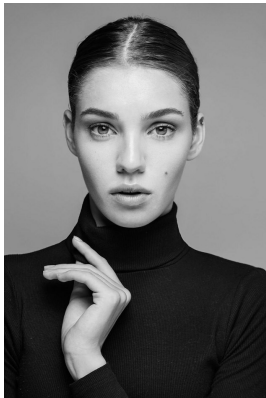

# BOSS MODELS

JOHANNESBURG

## SHELBY ROSTOCIL

Height: 177cm Bust: 84cm Waist: 61cm Hips: 90cm Shoe: 6 UK Hair: Brown Eyes: Brown

# BOSS MODELS

JOHANNESBURG

SHELBY ROSTOCIL

Height: 177cm Bust: 84cm Waist: 61cm Hips: 90cm Shoe: 6 UK Hair: Brown Eyes: Brown