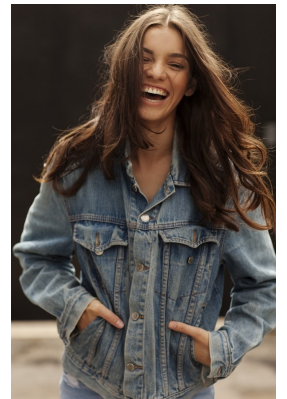

BOSS MODELS

JOHANNESBURG

SHELBY ROSTOCIL

Height: 177cm Bust: 84cm Waist: 61cm Hips: 90cm Shoe: 6 UK Hair: Brown Eyes: Brown

BOSS MODELS

JOHANNESBURG

SHELBY ROSTOCIL

Height: 177cm Bust: 84cm Waist: 61cm Hips: 90cm Shoe: 6 UK Hair: Brown Eyes: Brown

BOSS MODELS

JOHANNESBURG

SHELBY ROSTOCIL

Height: 177cm Bust: 84cm Waist: 61cm Hips: 90cm Shoe: 6 UK Hair: Brown Eyes: Brown