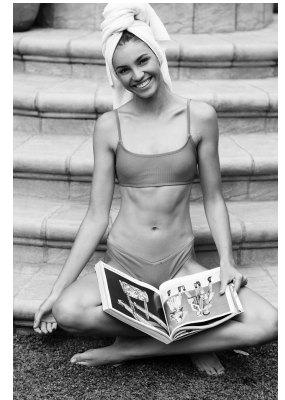

## SHELBY ROSTOCIL

Height: 177cm Bust: 84cm Waist: 61cm Hips: 90cm Shoe: 6 UK Hair: Brown Eyes: Brown

# BOSS MODELS

JOHANNESBURG

SHELBY ROSTOCIL

Height: 177cm Bust: 84cm Waist: 61cm Hips: 90cm Shoe: 6 UK Hair: Brown Eyes: Brown