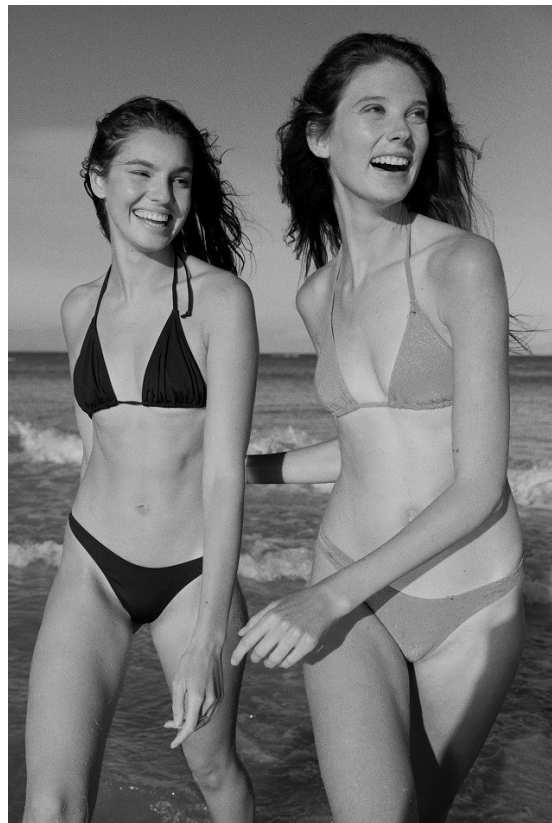

BOSS MODELS

JOHANNESBURG

SHELBY ROSTOCIL

Height: 177cm Bust: 84cm Waist: 61cm Hips: 90cm Shoe: 6 UK Hair: Brown Eyes: Brown

BOSS MODELS

JOHANNESBURG

SHELBY ROSTOCIL

Height: 177cm Bust: 84cm Waist: 61cm Hips: 90cm Shoe: 6 UK Hair: Brown Eyes: Brown