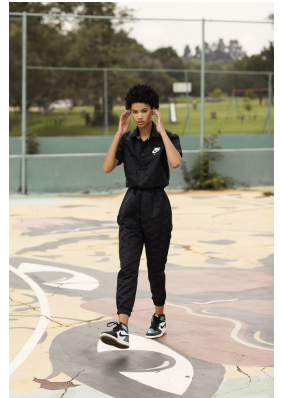

BOSS MODELS

JOHANNESBURG

TIFFANY MAITIN

Height: 170cm Bust: 74cm Waist: 64cm Hips: 85cm Shoe: 4 UK Hair: Brown Eyes: Brown

BOSS MODELS

JOHANNESBURG

TIFFANY MAITIN

Height: 170cm Bust: 74cm Waist: 64cm Hips: 85cm Shoe: 4 UK Hair: Brown Eyes: Brown

BOSS MODELS

JOHANNESBURG

TIFFANY MAITIN

Height: 170cm Bust: 74cm Waist: 64cm Hips: 85cm Shoe: 4 UK Hair: Brown Eyes: Brown