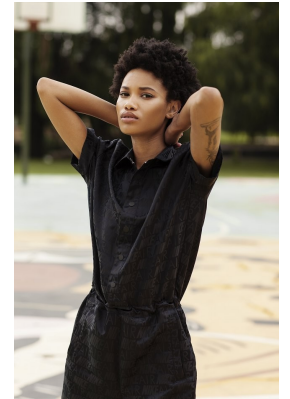

BOSS MODELS

JOHANNESBURG

TIFFANY MAITIN

Height: 170cm Bust: 74cm Waist: 64cm Hips: 85cm Shoe: 4 UK Hair: Brown Eyes: Brown

BOSS MODELS

JOHANNESBURG

TIFFANY MAITIN

Height: 170cm Bust: 74cm Waist: 64cm Hips: 85cm Shoe: 4 UK Hair: Brown Eyes: Brown

BOSS MODELS

JOHANNESBURG

TIFFANY MAITIN

Height: 170cm Bust: 74cm Waist: 64cm Hips: 85cm Shoe: 4 UK Hair: Brown Eyes: Brown