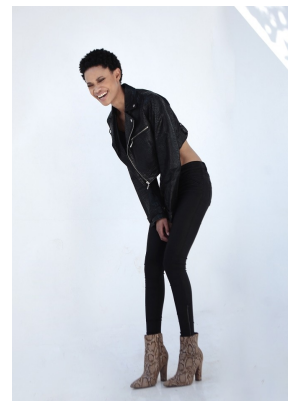

BOSS MODELS

JOHANNESBURG

TIFFANY MAITIN

Height: 170cm Bust: 74cm Waist: 64cm Hips: 85cm Shoe: 4 UK Hair: Brown Eyes: Brown

BOSS MODELS

JOHANNESBURG

TIFFANY MAITIN

Height: 170cm Bust: 74cm Waist: 64cm Hips: 85cm Shoe: 4 UK Hair: Brown Eyes: Brown

BOSS MODELS

JOHANNESBURG

TIFFANY MAITIN

Height: 170cm Bust: 74cm Waist: 64cm Hips: 85cm Shoe: 4 UK Hair: Brown Eyes: Brown