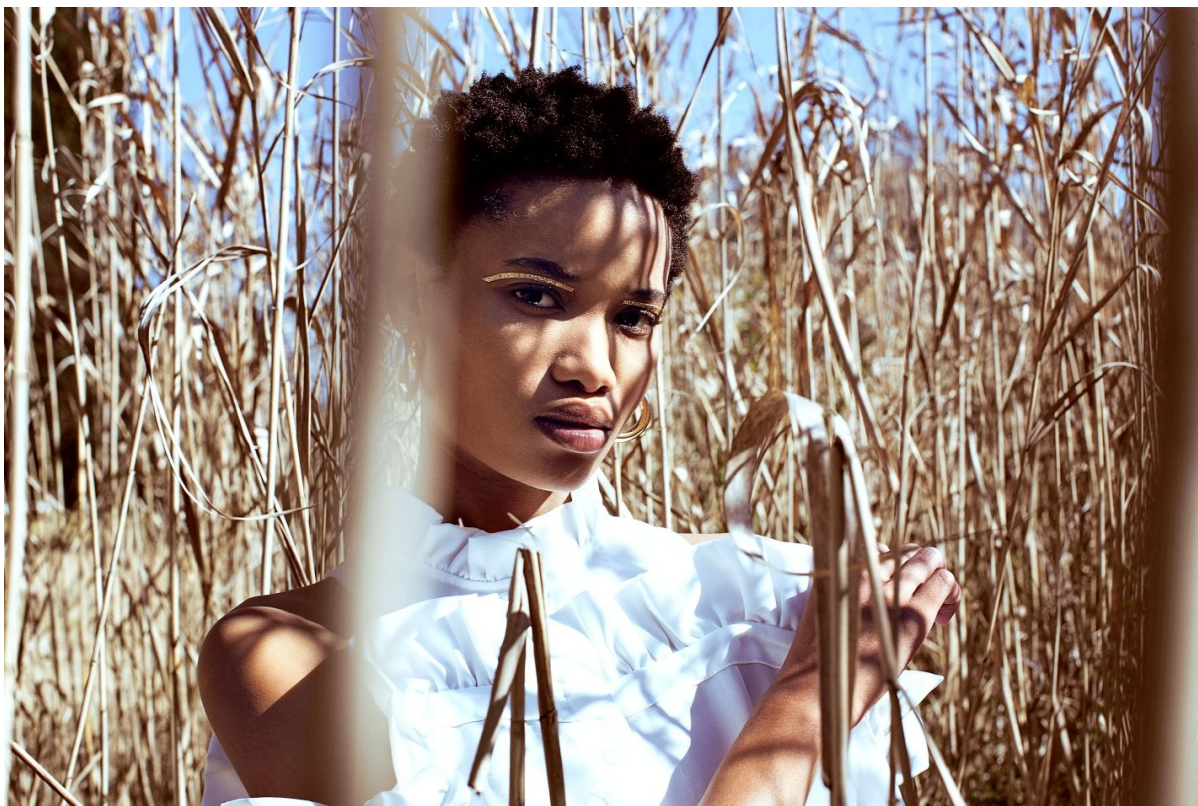

BOSS MODELS

JOHANNESBURG

TIFFANY MAITIN

Height: 170cm Bust: 74cm Waist: 64cm Hips: 85cm Shoe: 4 UK Hair: Brown Eyes: Brown

BOSS MODELS

JOHANNESBURG

TIFFANY MAITIN

Height: 170cm Bust: 74cm Waist: 64cm Hips: 85cm Shoe: 4 UK Hair: Brown Eyes: Brown