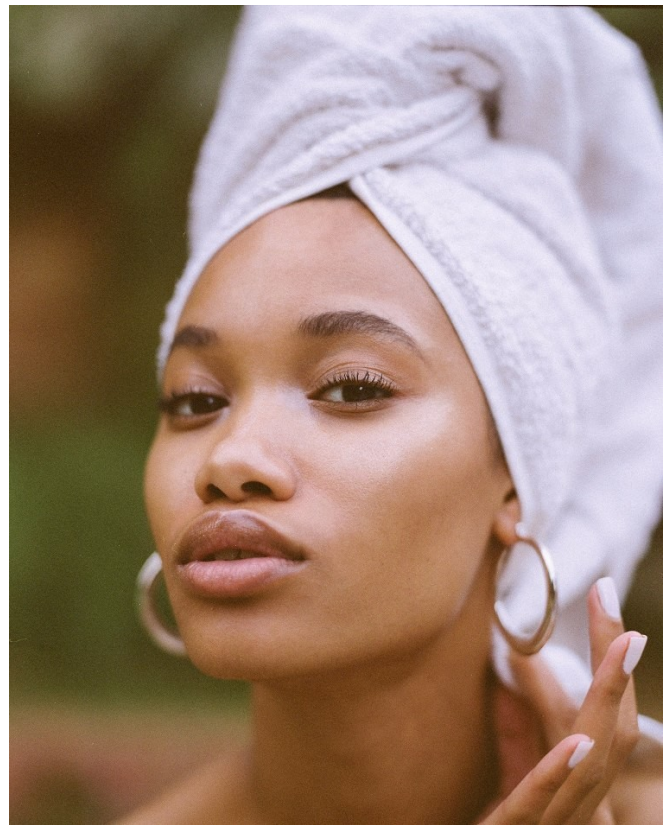

BOSS MODELS

JOHANNESBURG

TIFFANY MAITIN

Height: 170cm Bust: 74cm Waist: 64cm Hips: 85cm Shoe: 4 UK Hair: Brown Eyes: Brown