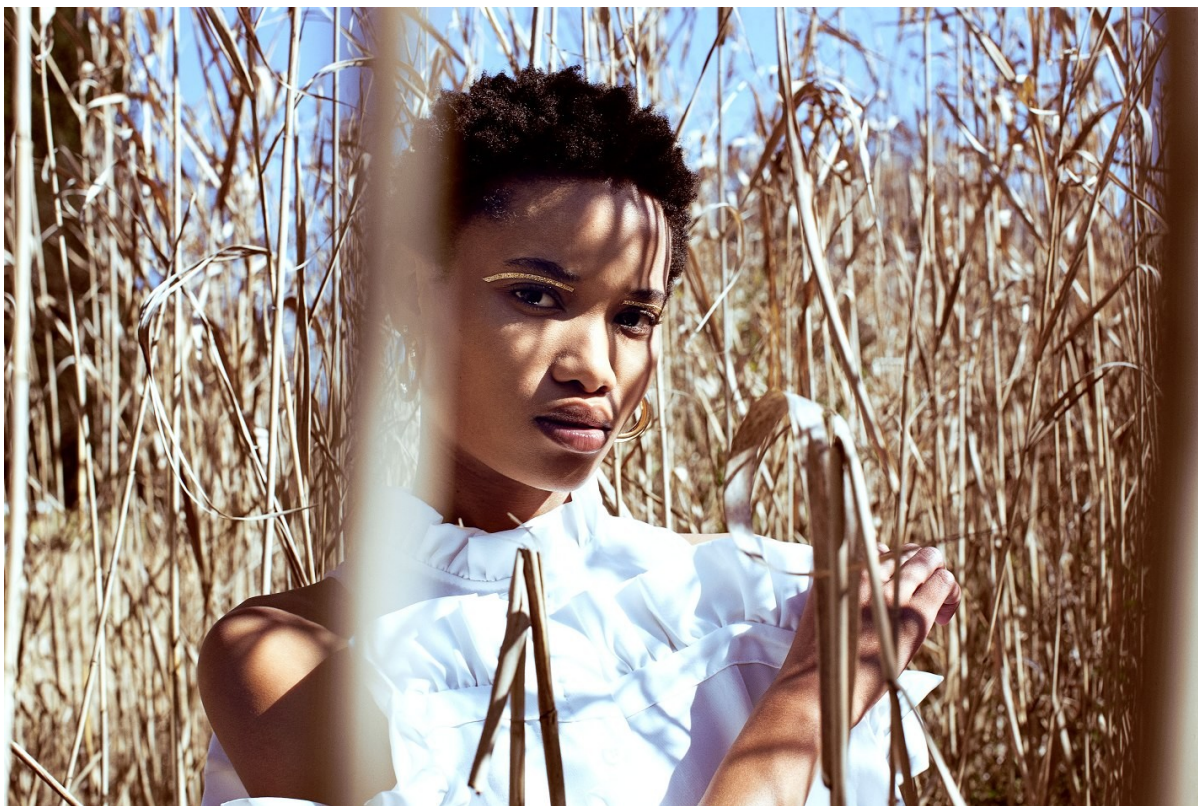

# BOSS MODELS

JOHANNESBURG

TIFFANY MAITIN

Height: 170cm Bust: 74cm Waist: 64cm Hips: 85cm Shoe: 4 UK Hair: Brown Eyes: Brown