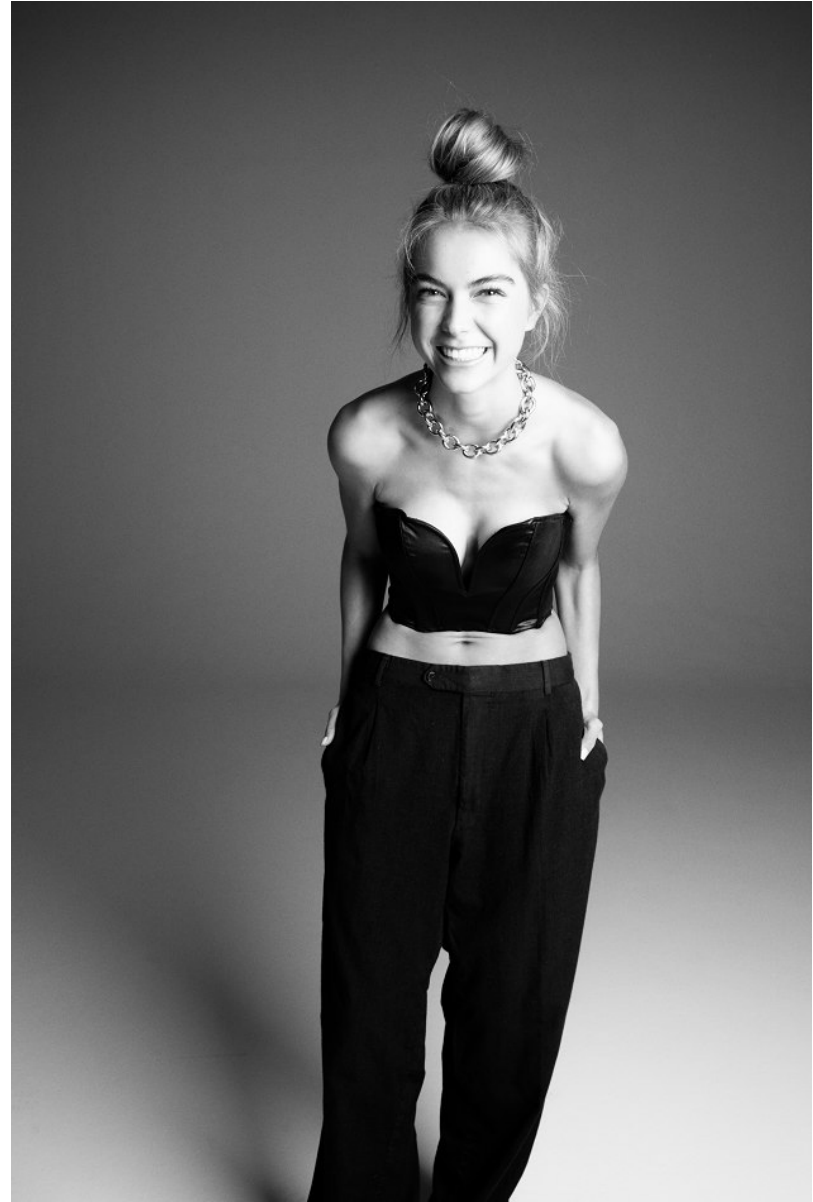

BOSS MODELS

JOHANNESBURG

GEMMA DONNELLY

Height: 178cm Bust: 79cm Waist: 60cm Hips: 92cm Shoe: 6 UK Hair: Blonde Eyes: Blue