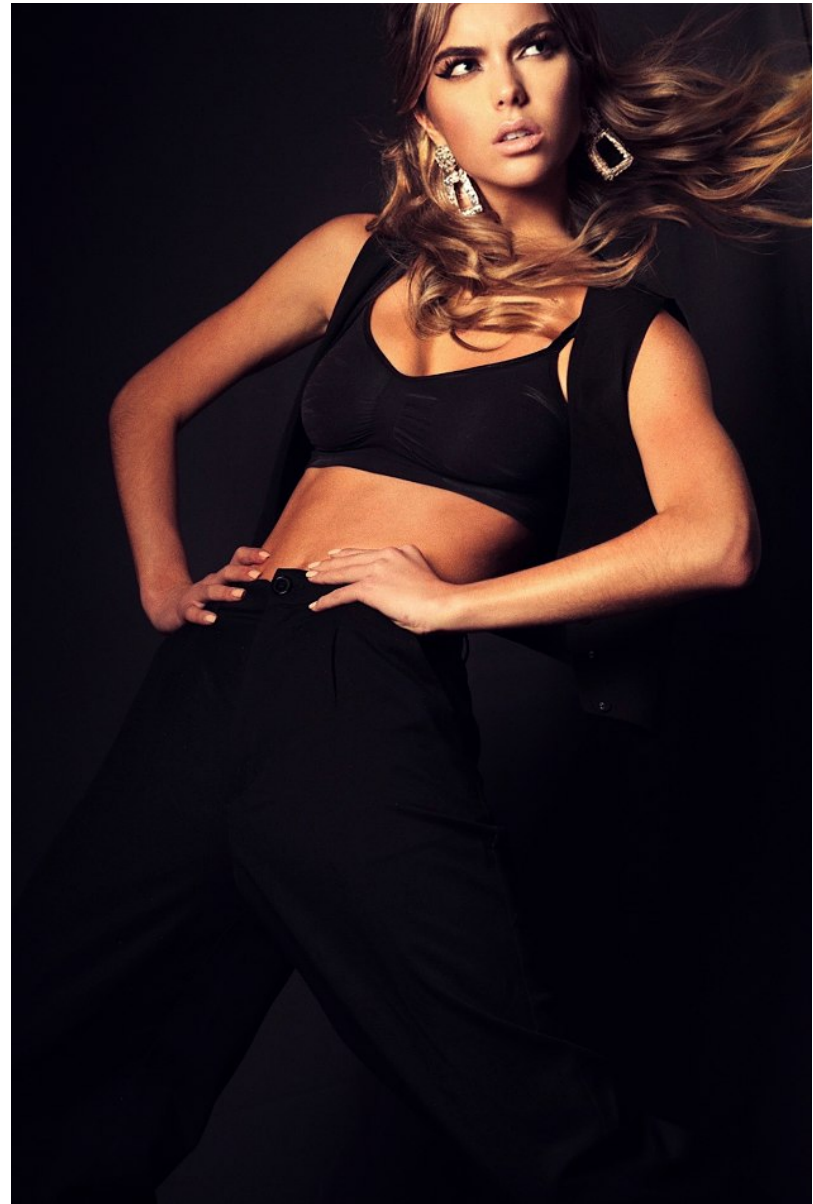

BOSS MODELS

JOHANNESBURG

GEMMA DONNELLY

Height: 178cm Bust: 79cm Waist: 60cm Hips: 92cm Shoe: 6 UK Hair: Blonde Eyes: Blue