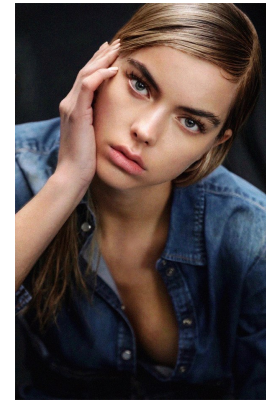

BOSS MODELS

JOHANNESBURG

GEMMA DONNELLY

Height: 178cm Bust: 79cm Waist: 60cm Hips: 92cm Shoe: 6 UK Hair: Blonde Eyes: Blue

BOSS MODELS

JOHANNESBURG

GEMMA DONNELLY

Height: 178cm Bust: 79cm Waist: 60cm Hips: 92cm Shoe: 6 UK Hair: Blonde Eyes: Blue

BOSS MODELS

JOHANNESBURG

GEMMA DONNELLY

Height: 178cm Bust: 79cm Waist: 60cm Hips: 92cm Shoe: 6 UK Hair: Blonde Eyes: Blue