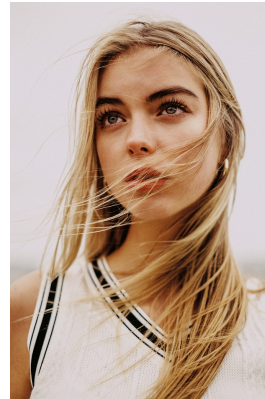

BOSS MODELS

JOHANNESBURG

GEMMA DONNELLY

Height: 178cm Bust: 79cm Waist: 60cm Hips: 92cm Shoe: 6 UK Hair: Blonde Eyes: Blue

BOSS MODELS

JOHANNESBURG

GEMMA DONNELLY

Height: 178cm Bust: 79cm Waist: 60cm Hips: 92cm Shoe: 6 UK Hair: Blonde Eyes: Blue

BOSS MODELS

JOHANNESBURG

GEMMA DONNELLY

Height: 178cm Bust: 79cm Waist: 60cm Hips: 92cm Shoe: 6 UK Hair: Blonde Eyes: Blue