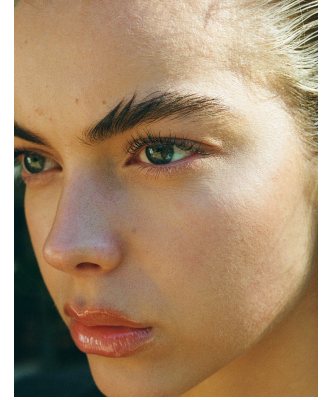

BOSS MODELS

JOHANNESBURG

GEMMA DONNELLY

Height: 178cm Bust: 79cm Waist: 60cm Hips: 92cm Shoe: 6 UK Hair: Blonde Eyes: Blue

BOSS MODELS

JOHANNESBURG

GEMMA DONNELLY

Height: 178cm Bust: 79cm Waist: 60cm Hips: 92cm Shoe: 6 UK Hair: Blonde Eyes: Blue

BOSS MODELS

JOHANNESBURG

GEMMA DONNELLY

Height: 178cm Bust: 79cm Waist: 60cm Hips: 92cm Shoe: 6 UK Hair: Blonde Eyes: Blue