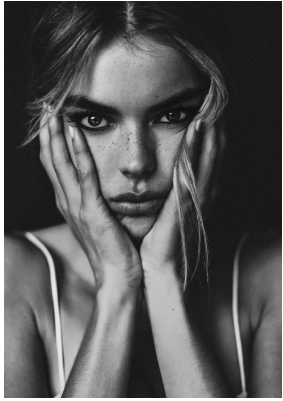

BOSS MODELS

JOHANNESBURG

GEMMA DONNELLY

Height: 178cm Bust: 79cm Waist: 60cm Hips: 92cm Shoe: 6 UK Hair: Blonde Eyes: Blue

BOSS MODELS

JOHANNESBURG

GEMMA DONNELLY

Height: 178cm Bust: 79cm Waist: 60cm Hips: 92cm Shoe: 6 UK Hair: Blonde Eyes: Blue

BOSS MODELS

JOHANNESBURG

GEMMA DONNELLY

Height: 178cm Bust: 79cm Waist: 60cm Hips: 92cm Shoe: 6 UK Hair: Blonde Eyes: Blue