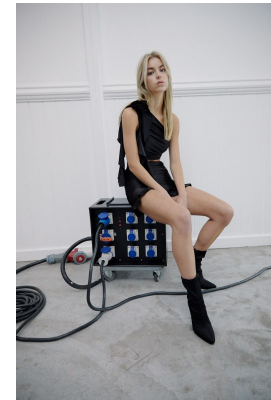

BOSS MODELS

JOHANNESBURG

GEMMA DONNELLY

Height: 178cm Bust: 79cm Waist: 60cm Hips: 92cm Shoe: 6 UK Hair: Blonde Eyes: Blue

BOSS MODELS

JOHANNESBURG

GEMMA DONNELLY

Height: 178cm Bust: 79cm Waist: 60cm Hips: 92cm Shoe: 6 UK Hair: Blonde Eyes: Blue

BOSS MODELS

JOHANNESBURG

GEMMA DONNELLY

Height: 178cm Bust: 79cm Waist: 60cm Hips: 92cm Shoe: 6 UK Hair: Blonde Eyes: Blue