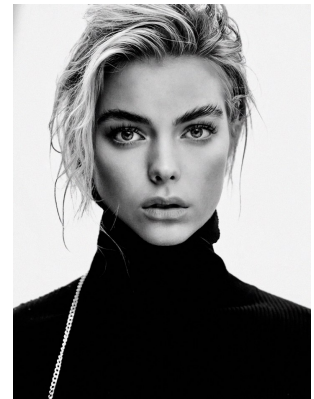

BOSS MODELS

JOHANNESBURG

GEMMA DONNELLY

Height: 178cm Bust: 79cm Waist: 60cm Hips: 92cm Shoe: 6 UK Hair: Blonde Eyes: Blue

BOSS MODELS

JOHANNESBURG

GEMMA DONNELLY

Height: 178cm Bust: 79cm Waist: 60cm Hips: 92cm Shoe: 6 UK Hair: Blonde Eyes: Blue

BOSS MODELS

JOHANNESBURG

GEMMA DONNELLY

Height: 178cm Bust: 79cm Waist: 60cm Hips: 92cm Shoe: 6 UK Hair: Blonde Eyes: Blue