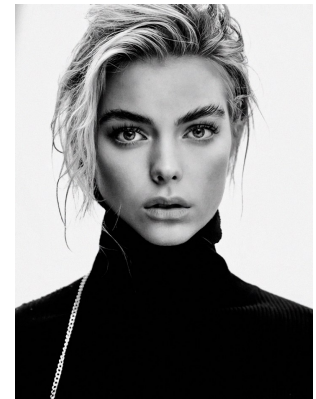

BOSS MODELS

JOHANNESBURG

GEMMA DONNELLY

Height: 178cm Bust: 79cm Waist: 60cm Hips: 92cm Shoe: 6 UK Hair: Blonde Eyes: Blue

BOSS MODELS

JOHANNESBURG

GEMMA DONNELLY

Height: 178cm Bust: 79cm Waist: 60cm Hips: 92cm Shoe: 6 UK Hair: Blonde Eyes: Blue

BOSS MODELS

JOHANNESBURG

GEMMA DONNELLY

Height: 178cm Bust: 79cm Waist: 60cm Hips: 92cm Shoe: 6 UK Hair: Blonde Eyes: Blue