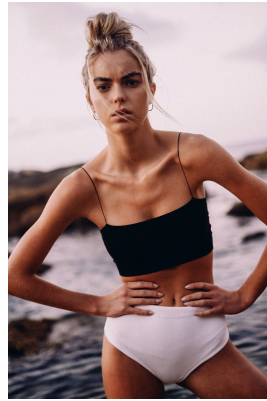

BOSS MODELS

JOHANNESBURG

GEMMA DONNELLY

Height: 178cm Bust: 79cm Waist: 60cm Hips: 92cm Shoe: 6 UK Hair: Blonde Eyes: Blue

BOSS MODELS

JOHANNESBURG

GEMMA DONNELLY

Height: 178cm Bust: 79cm Waist: 60cm Hips: 92cm Shoe: 6 UK Hair: Blonde Eyes: Blue

BOSS MODELS

JOHANNESBURG

GEMMA DONNELLY

Height: 178cm Bust: 79cm Waist: 60cm Hips: 92cm Shoe: 6 UK Hair: Blonde Eyes: Blue