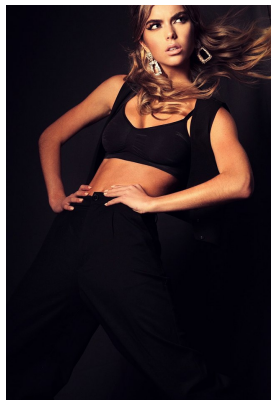

BOSS MODELS

JOHANNESBURG

GEMMA DONNELLY

Height: 178cm Bust: 79cm Waist: 60cm Hips: 92cm Shoe: 6 UK Hair: Blonde Eyes: Blue

BOSS MODELS

JOHANNESBURG

GEMMA DONNELLY

Height: 178cm Bust: 79cm Waist: 60cm Hips: 92cm Shoe: 6 UK Hair: Blonde Eyes: Blue

BOSS MODELS

JOHANNESBURG

GEMMA DONNELLY

Height: 178cm Bust: 79cm Waist: 60cm Hips: 92cm Shoe: 6 UK Hair: Blonde Eyes: Blue