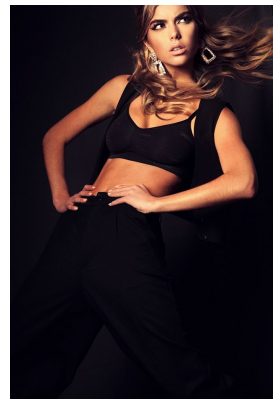

BOSS MODELS

JOHANNESBURG

GEMMA DONNELLY

Height: 178cm Bust: 79cm Waist: 60cm Hips: 92cm Shoe: 6 UK Hair: Blonde Eyes: Blue

BOSS MODELS

JOHANNESBURG

GEMMA DONNELLY

Height: 178cm Bust: 79cm Waist: 60cm Hips: 92cm Shoe: 6 UK Hair: Blonde Eyes: Blue

BOSS MODELS

JOHANNESBURG

GEMMA DONNELLY

Height: 178cm Bust: 79cm Waist: 60cm Hips: 92cm Shoe: 6 UK Hair: Blonde Eyes: Blue