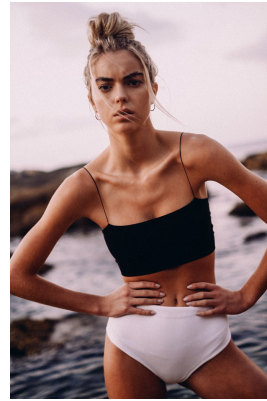

BOSS MODELS

JOHANNESBURG

GEMMA DONNELLY

Height: 178cm Bust: 79cm Waist: 60cm Hips: 92cm Shoe: 6 UK Hair: Blonde Eyes: Blue

BOSS MODELS

JOHANNESBURG

GEMMA DONNELLY

Height: 178cm Bust: 79cm Waist: 60cm Hips: 92cm Shoe: 6 UK Hair: Blonde Eyes: Blue

BOSS MODELS

JOHANNESBURG

GEMMA DONNELLY

Height: 178cm Bust: 79cm Waist: 60cm Hips: 92cm Shoe: 6 UK Hair: Blonde Eyes: Blue