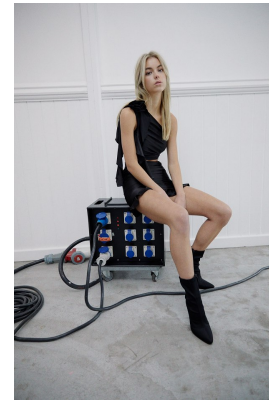

BOSS MODELS

JOHANNESBURG

GEMMA DONNELLY

Height: 178cm Bust: 79cm Waist: 60cm Hips: 92cm Shoe: 6 UK Hair: Blonde Eyes: Blue

BOSS MODELS

JOHANNESBURG

GEMMA DONNELLY

Height: 178cm Bust: 79cm Waist: 60cm Hips: 92cm Shoe: 6 UK Hair: Blonde Eyes: Blue

BOSS MODELS

JOHANNESBURG

GEMMA DONNELLY

Height: 178cm Bust: 79cm Waist: 60cm Hips: 92cm Shoe: 6 UK Hair: Blonde Eyes: Blue