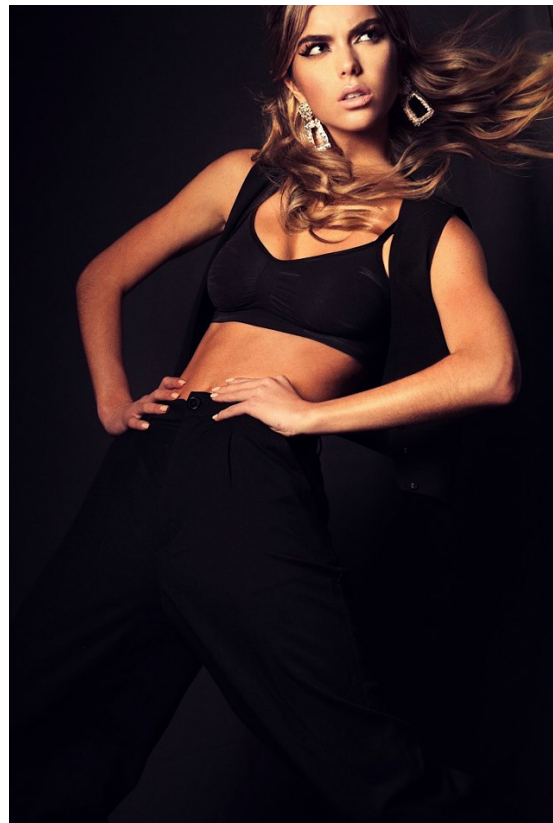

BOSS MODELS

JOHANNESBURG

GEMMA DONNELLY

Height: 178cm Bust: 79cm Waist: 60cm Hips: 92cm Shoe: 6 UK Hair: Blonde Eyes: Blue