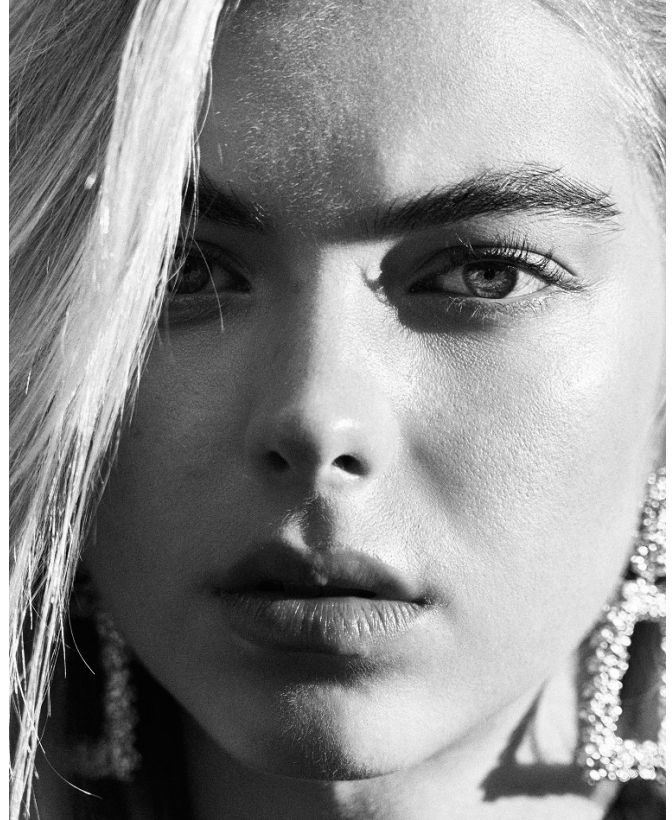

BOSS MODELS

JOHANNESBURG

GEMMA DONNELLY

Height: 178cm Bust: 79cm Waist: 60cm Hips: 92cm Shoe: 6 UK Hair: Blonde Eyes: Blue