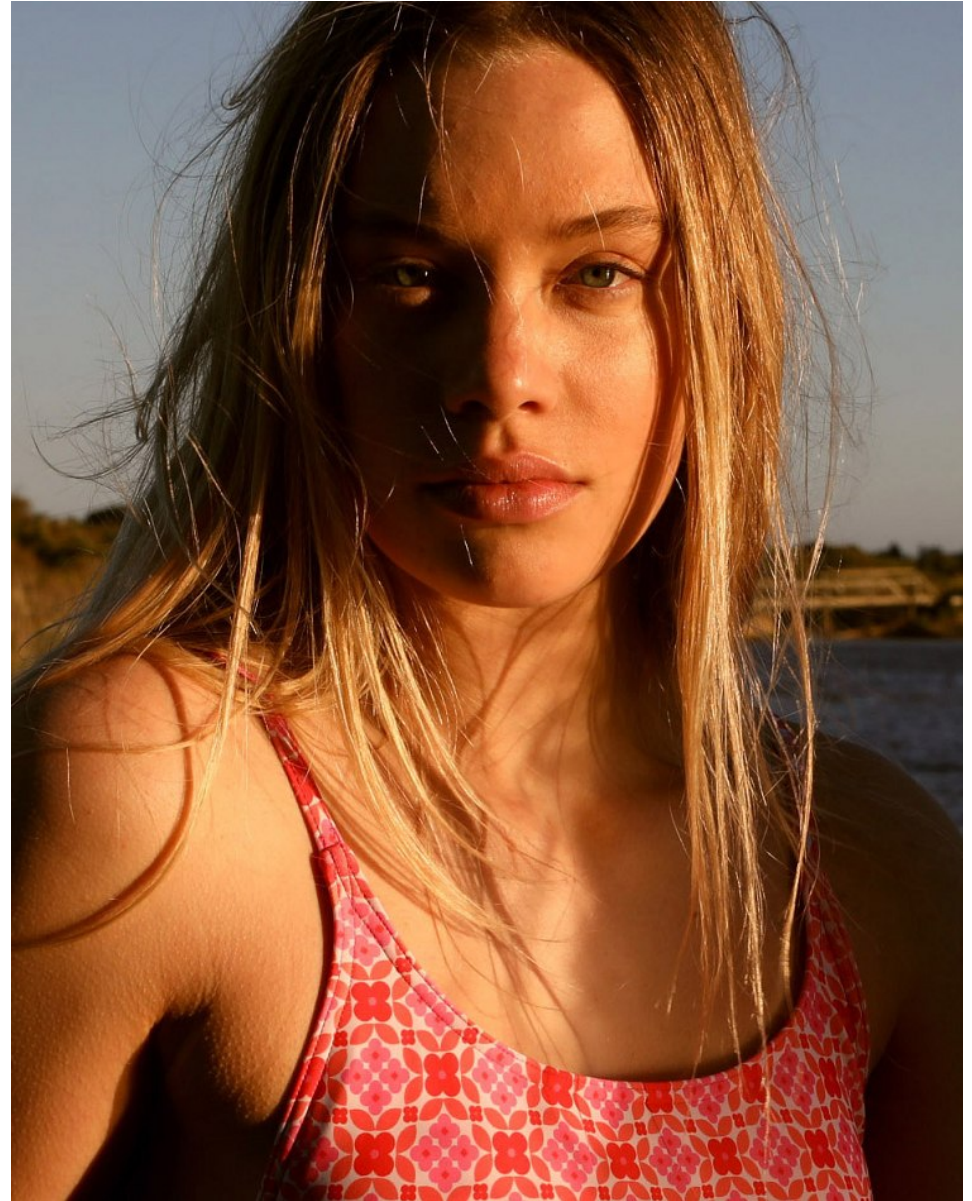

BOSS MODELS

JOHANNESBURG

ANUK VAN ROOYEN

Height: 170cm Bust: 83cm Waist: 65cm Hips: 96cm Shoe: 7 UK Hair: Blonde Eyes: Blue