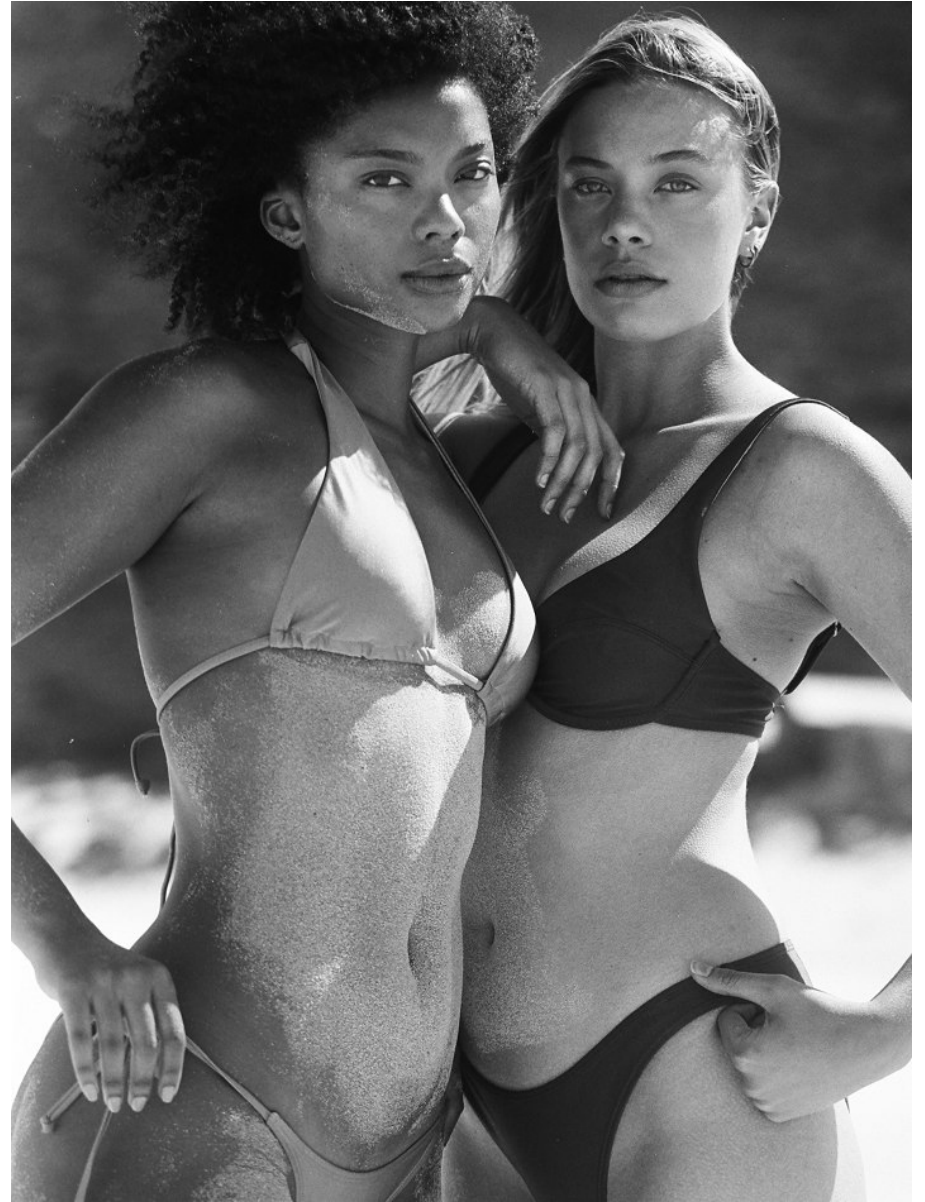

BOSS MODELS

JOHANNESBURG

ANUK VAN ROOYEN

Height: 170cm Bust: 83cm Waist: 65cm Hips: 96cm Shoe: 7 UK Hair: Blonde Eyes: Blue

BOSS MODELS

JOHANNESBURG

ANUK VAN ROOYEN

Height: 170cm Bust: 83cm Waist: 65cm Hips: 96cm Shoe: 7 UK Hair: Blonde Eyes: Blue