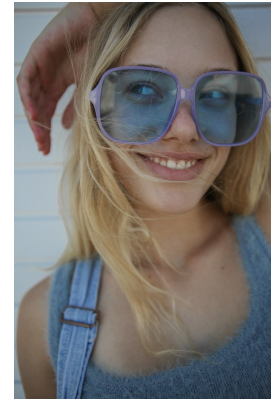

# BOSS MODELS

JOHANNESBURG

ANUK VAN ROOYEN

Height: 170cm Bust: 83cm Waist: 65cm Hips: 96cm Shoe: 7 UK Hair: Blonde Eyes: Blue

## ANUK VAN ROOYEN

Height: 170cm Bust: 83cm Waist: 65cm Hips: 96cm Shoe: 7 UK Hair: Blonde Eyes: Blue