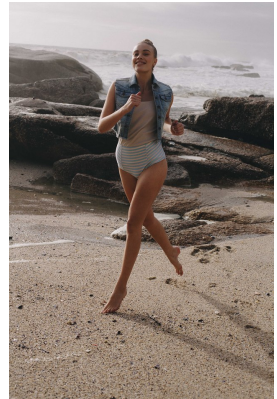

# BOSS MODELS

JOHANNESBURG

ANUK VAN ROOYEN

Height: 170cm Bust: 83cm Waist: 65cm Hips: 96cm Shoe: 7 UK Hair: Blonde Eyes: Blue

## ANUK VAN ROOYEN

Height: 170cm Bust: 83cm Waist: 65cm Hips: 96cm Shoe: 7 UK Hair: Blonde Eyes: Blue