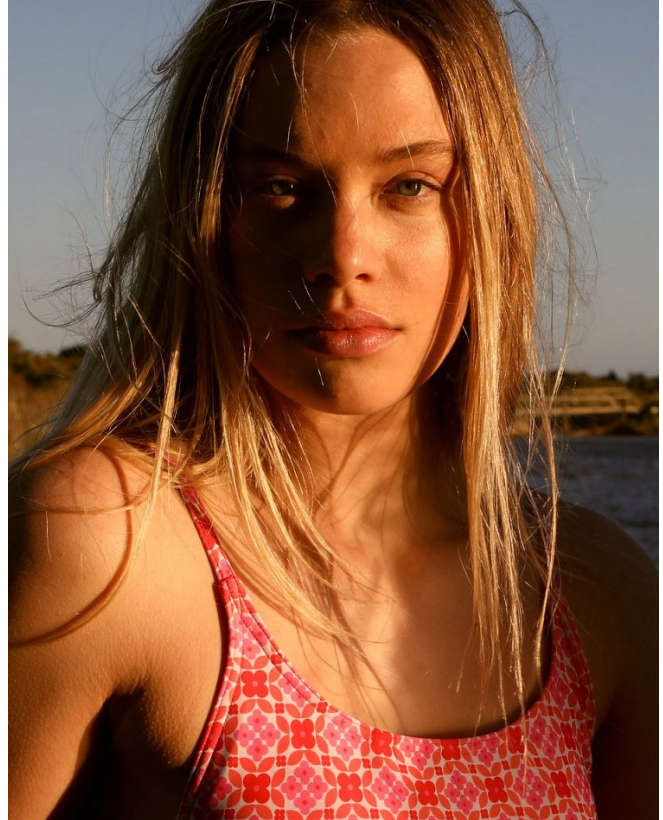

BOSS MODELS

JOHANNESBURG

ANUK VAN ROOYEN

Height: 170cm Bust: 83cm Waist: 65cm Hips: 96cm Shoe: 7 UK Hair: Blonde Eyes: Blue