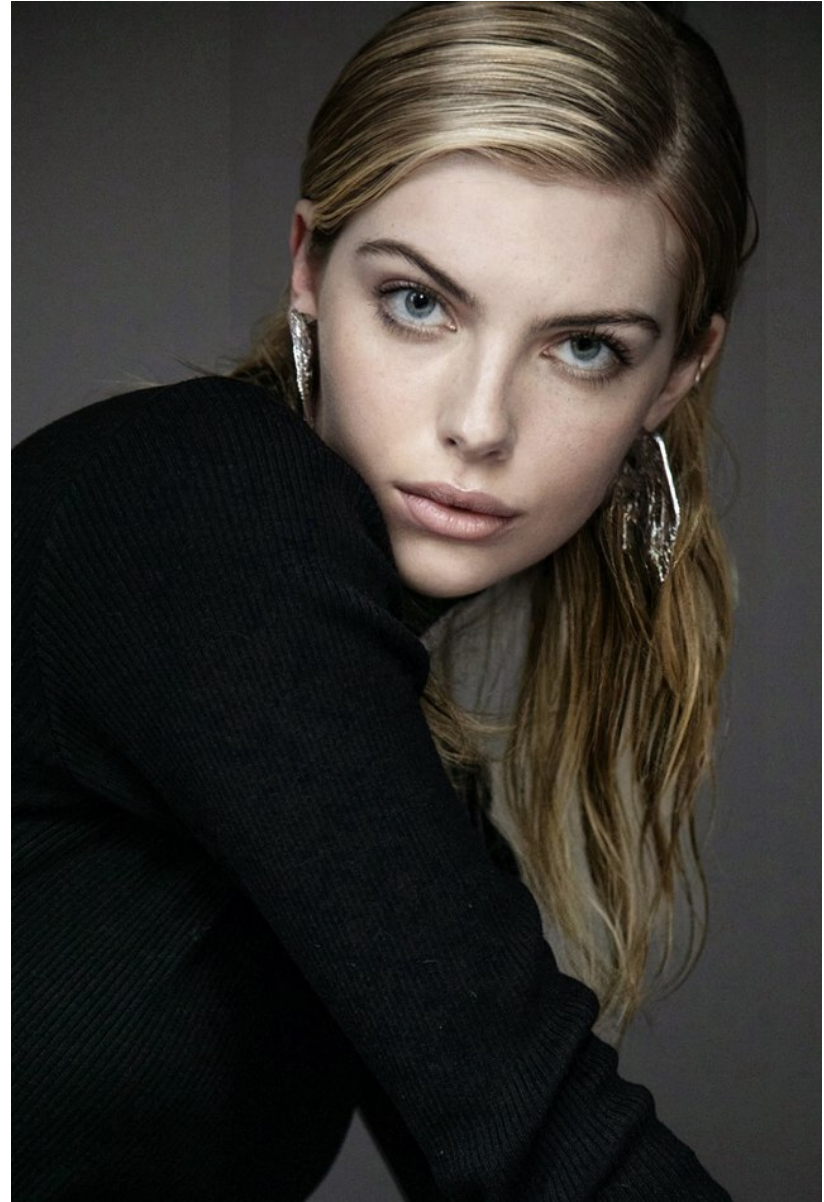

BOSS MODELS

JOHANNESBURG

LUCA VILJOEN

Height: 183cm Bust: 85cm Waist: 63cm Hips: 94cm Shoe: 8 UK Hair: Dark Blonde Eyes: Blue/Green

BOSS MODELS

JOHANNESBURG

LUCA VILJOEN

Height: 183cm Bust: 85cm Waist: 63cm Hips: 94cm Shoe: 8 UK Hair: Dark Blonde Eyes: Blue/Green