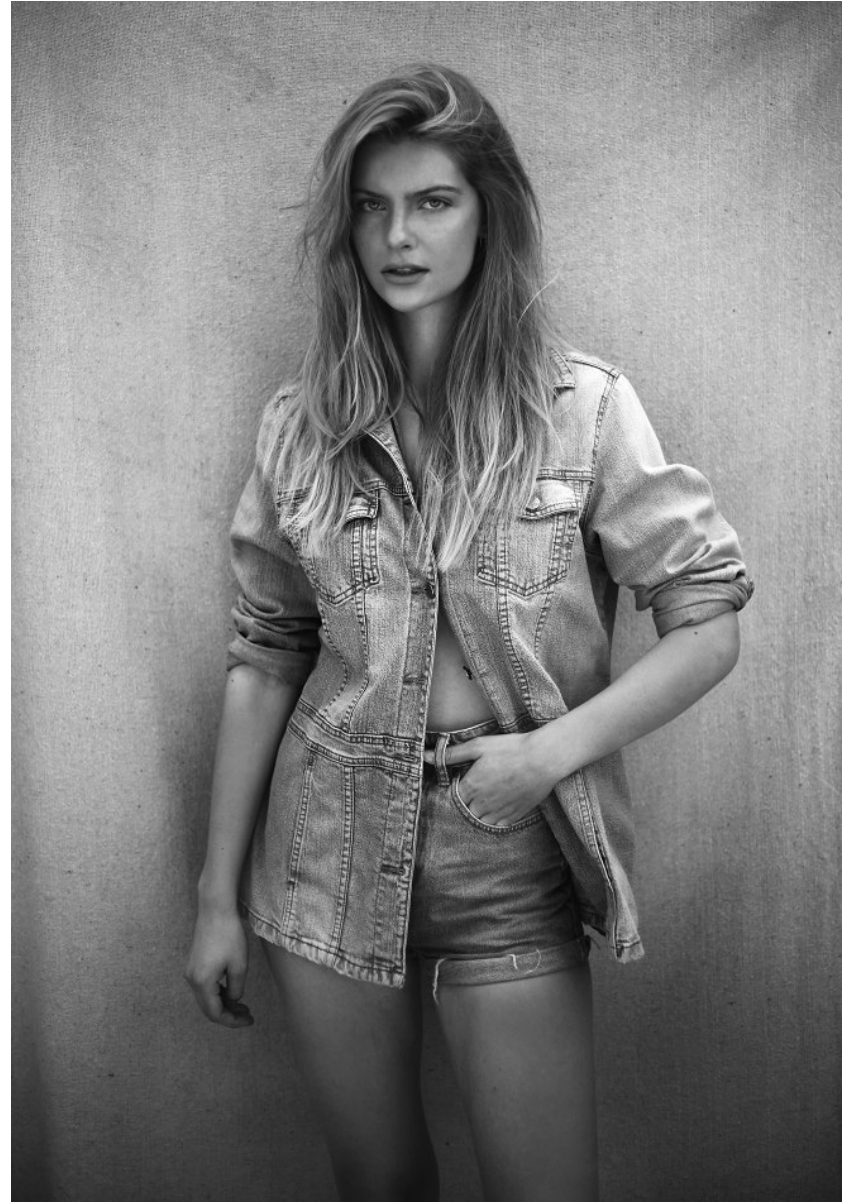

BOSS MODELS

JOHANNESBURG

LUCA VILJOEN

Height: 183cm Bust: 85cm Waist: 63cm Hips: 94cm Shoe: 8 UK Hair: Dark Blonde Eyes: Blue/Green