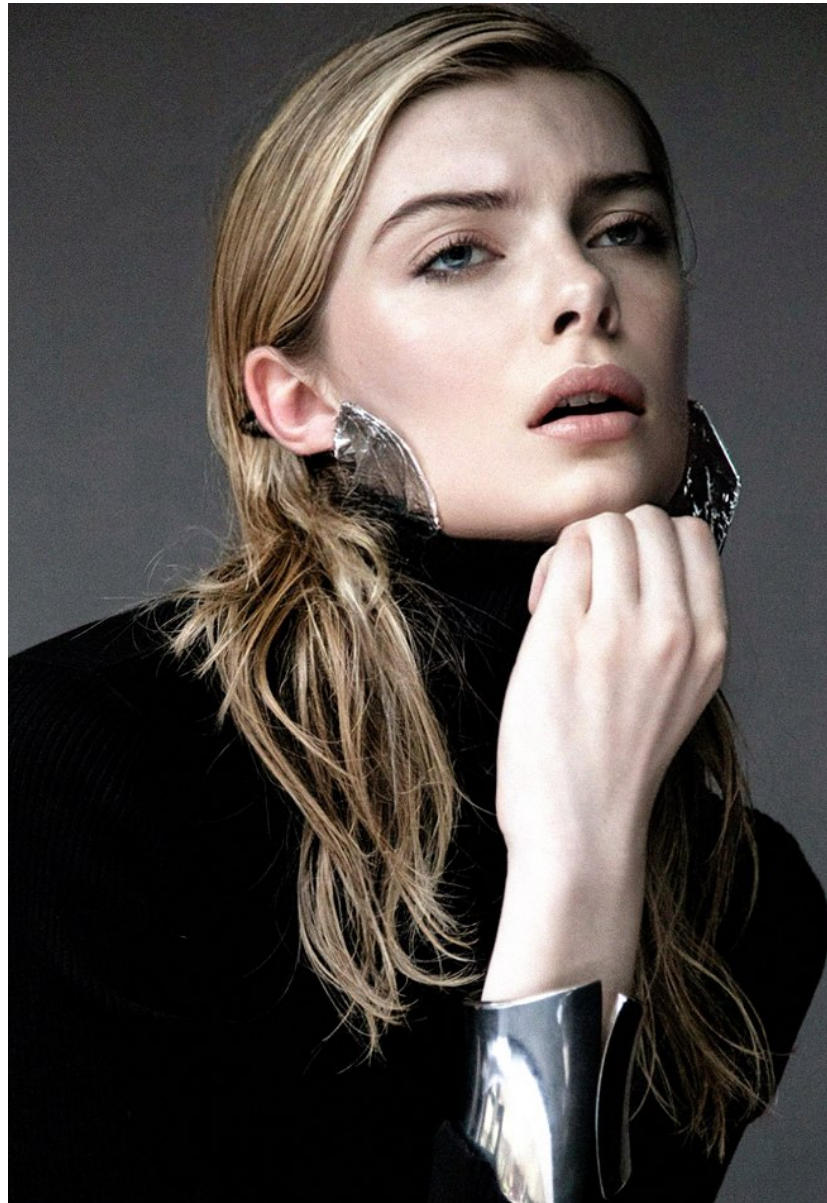

BOSS MODELS

JOHANNESBURG

LUCA VILJOEN

Height: 183cm Bust: 85cm Waist: 63cm Hips: 94cm Shoe: 8 UK Hair: Dark Blonde Eyes: Blue/Green

BOSS MODELS

JOHANNESBURG

LUCA VILJOEN

Height: 183cm Bust: 85cm Waist: 63cm Hips: 94cm Shoe: 8 UK Hair: Dark Blonde Eyes: Blue/Green