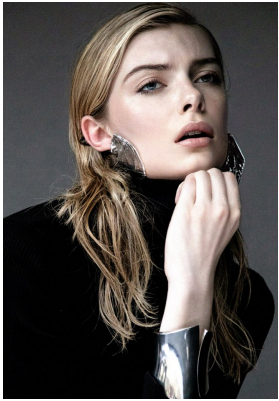

BOSS MODELS

JOHANNESBURG

LUCA VILJOEN

Height: 183cm Bust: 85cm Waist: 63cm Hips: 94cm Shoe: 8 UK Hair: Dark Blonde Eyes: Blue/Green

BOSS MODELS

JOHANNESBURG

LUCA VILJOEN

Height: 183cm Bust: 85cm Waist: 63cm Hips: 94cm Shoe: 8 UK Hair: Dark Blonde Eyes: Blue/Green