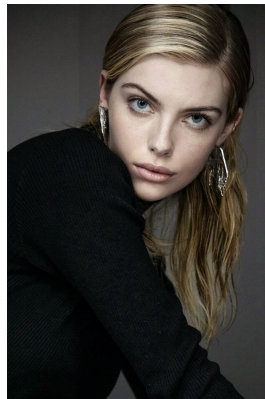

BOSS MODELS

JOHANNESBURG

LUCA VILJOEN

Height: 183cm Bust: 85cm Waist: 63cm Hips: 94cm Shoe: 8 UK Hair: Dark Blonde Eyes: Blue/Green

BOSS MODELS

JOHANNESBURG

LUCA VILJOEN

Height: 183cm Bust: 85cm Waist: 63cm Hips: 94cm Shoe: 8 UK Hair: Dark Blonde Eyes: Blue/Green