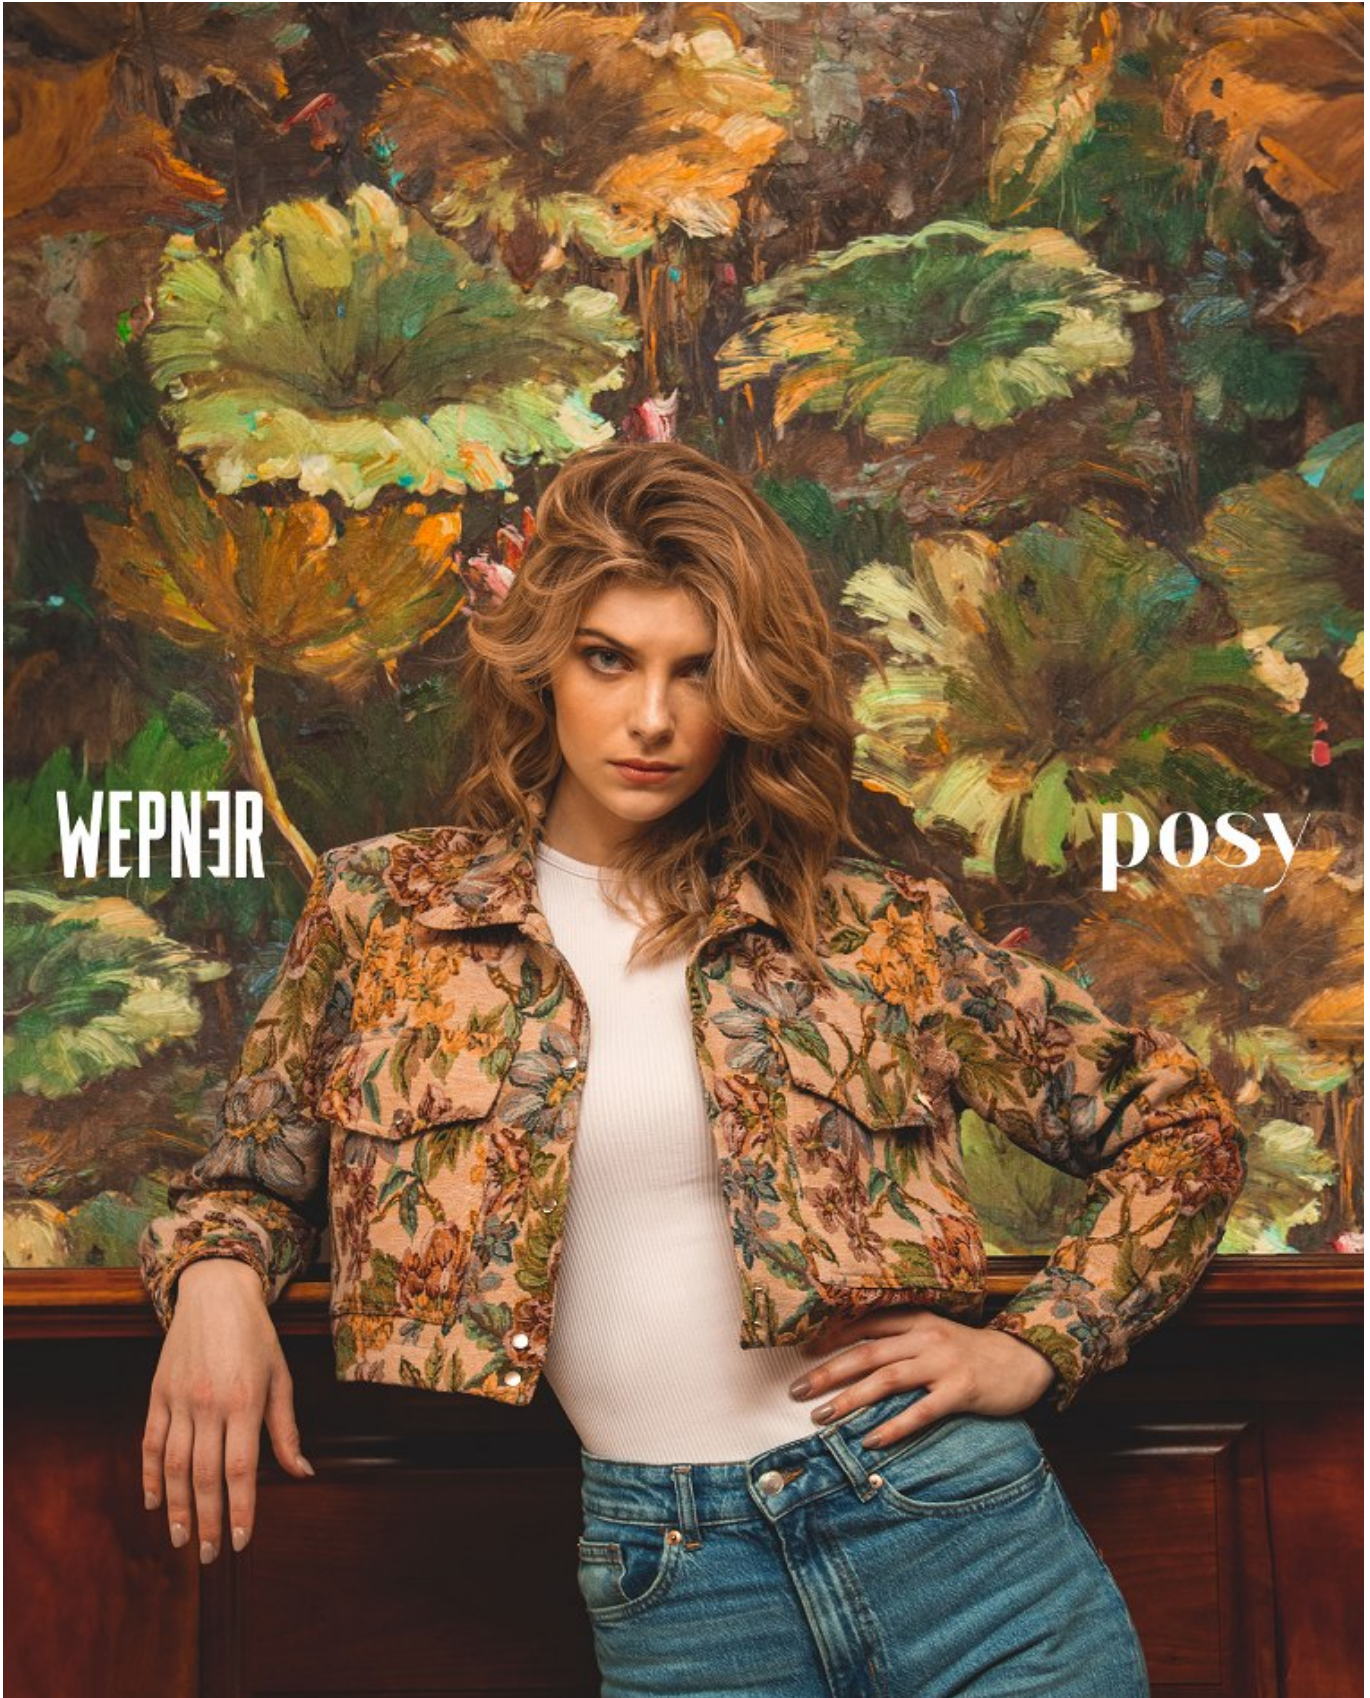

BOSS MODELS

JOHANNESBURG

LUCA VILJOEN

Height: 183cm Bust: 85cm Waist: 63cm Hips: 94cm Shoe: 8 UK Hair: Dark Blonde Eyes: Blue/Green