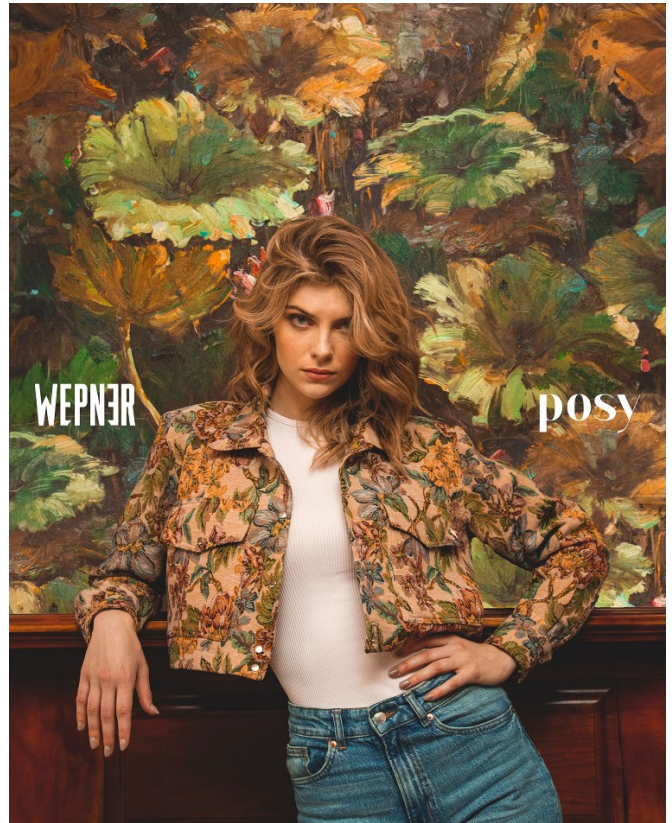

BOSS MODELS

JOHANNESBURG

LUCA VILJOEN

Height: 183cm Bust: 85cm Waist: 63cm Hips: 94cm Shoe: 8 UK Hair: Dark Blonde Eyes: Blue/Green

BOSS MODELS

JOHANNESBURG

LUCA VILJOEN

Height: 183cm Bust: 85cm Waist: 63cm Hips: 94cm Shoe: 8 UK Hair: Dark Blonde Eyes: Blue/Green