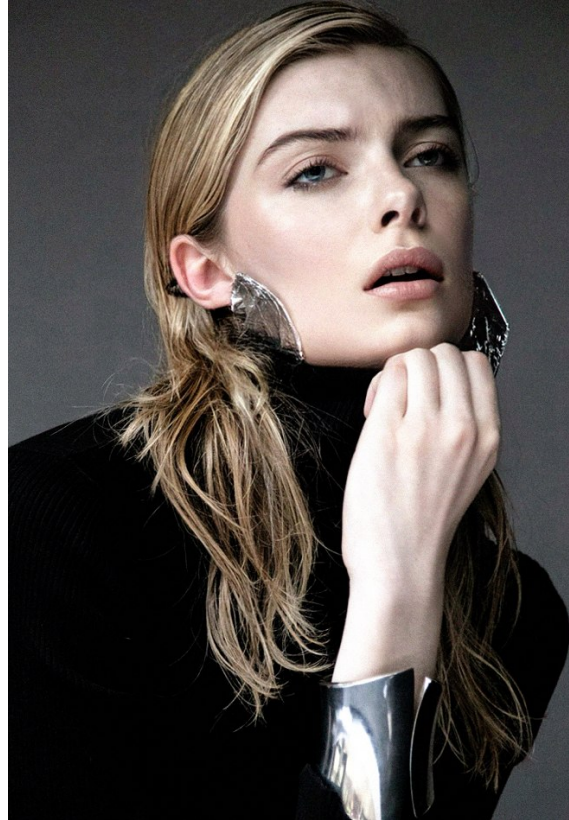

BOSS MODELS

JOHANNESBURG

LUCA VILJOEN

Height: 183cm Bust: 85cm Waist: 63cm Hips: 94cm Shoe: 8 UK Hair: Dark Blonde Eyes: Blue/Green

BOSS MODELS

JOHANNESBURG

LUCA VILJOEN

Height: 183cm Bust: 85cm Waist: 63cm Hips: 94cm Shoe: 8 UK Hair: Dark Blonde Eyes: Blue/Green