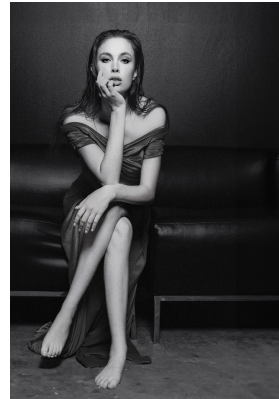

BOSS MODELS

JOHANNESBURG

JAGGRE-BLU VERMAAK

Height: 174cm Bust: 88cm Waist: 62cm Hips: 89cm Shoe: 7 UK Hair: Strawberry Blonde Eyes: Blue

BOSS MODELS

JOHANNESBURG

JAGGRE-BLU VERMAAK

Height: 174cm Bust: 88cm Waist: 62cm Hips: 89cm Shoe: 7 UK Hair: Strawberry Blonde Eyes: Blue

BOSS MODELS

JOHANNESBURG

JAGGRE-BLU VERMAAK

Height: 174cm Bust: 88cm Waist: 62cm Hips: 89cm Shoe: 7 UK Hair: Strawberry Blonde Eyes: Blue