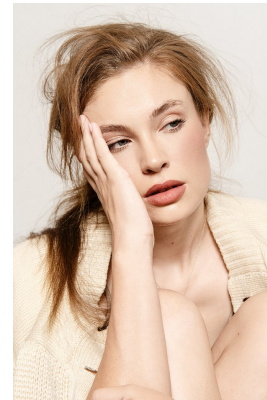

BOSS MODELS

JOHANNESBURG

JAGGRE-BLU VERMAAK

Height: 174cm Bust: 85cm Waist: 62cm Hips: 89cm Shoe: 7 UK Hair: Strawberry Blonde Eyes: Blue