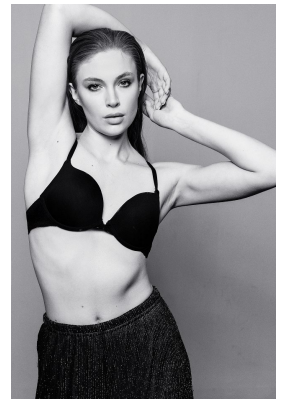

BOSS MODELS

JOHANNESBURG

JAGGRE-BLU VERMAAK

Height: 174cm Bust: 88cm Waist: 62cm Hips: 89cm Shoe: 7 UK Hair: Strawberry Blonde Eyes: Blue

BOSS MODELS

JOHANNESBURG

JAGGRE-BLU VERMAAK

Height: 174cm Bust: 88cm Waist: 62cm Hips: 89cm Shoe: 7 UK Hair: Strawberry Blonde Eyes: Blue

BOSS MODELS

JOHANNESBURG

JAGGRE-BLU VERMAAK

Height: 174cm Bust: 88cm Waist: 62cm Hips: 89cm Shoe: 7 UK Hair: Strawberry Blonde Eyes: Blue