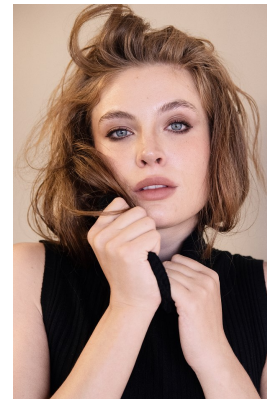

# BOSS MODELS

JOHANNESBURG

## JAGGRE-BLU VERMAAK

Height: 174cm Bust: 85cm Waist: 62cm Hips: 89cm Shoe: 7 UK Hair: Strawberry Blonde Eyes: Blue