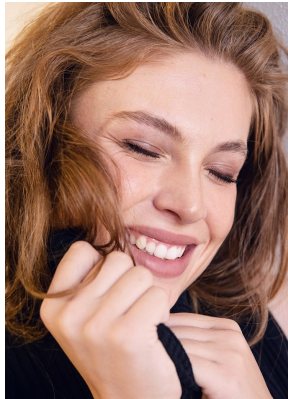

## JAGGRE-BLU VERMAAK

Height: 174cm Bust: 88cm Waist: 62cm Hips: 89cm Shoe: 7 UK Hair: Strawberry Blonde Eyes: Blue

# BOSS MODELS

JOHANNESBURG

JAGGRE-BLU VERMAAK

Height: 174cm Bust: 88cm Waist: 62cm Hips: 89cm Shoe: 7 UK Hair: Strawberry Blonde Eyes: Blue