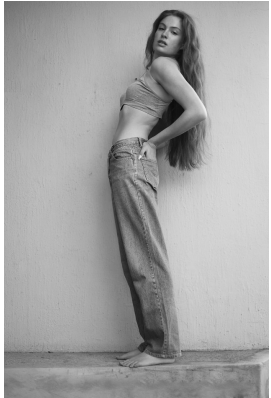

BOSS MODELS

JOHANNESBURG

JAGGRE-BLU VERMAAK

Height: 174cm Bust: 88cm Waist: 62cm Hips: 89cm Shoe: 7 UK Hair: Strawberry Blonde Eyes: Blue

BOSS MODELS

JOHANNESBURG

JAGGRE-BLU VERMAAK

Height: 174cm Bust: 88cm Waist: 62cm Hips: 89cm Shoe: 7 UK Hair: Strawberry Blonde Eyes: Blue

BOSS MODELS

JOHANNESBURG

JAGGRE-BLU VERMAAK

Height: 174cm Bust: 88cm Waist: 62cm Hips: 89cm Shoe: 7 UK Hair: Strawberry Blonde Eyes: Blue