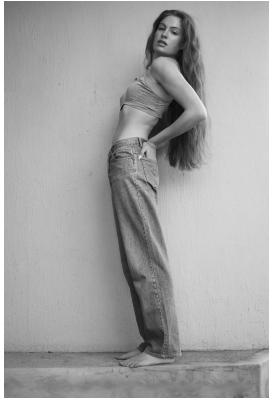

BOSS MODELS

JOHANNESBURG

JAGGRE-BLU VERMAAK

Height: 174cm Bust: 88cm Waist: 62cm Hips: 89cm Shoe: 7 UK Hair: Strawberry Blonde Eyes: Blue