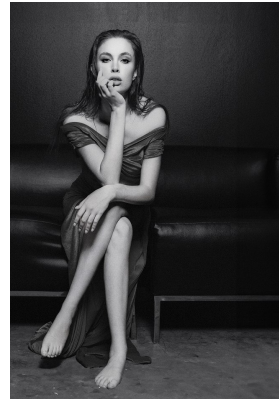

# BOSS MODELS

JOHANNESBURG

## JAGGRE-BLU VERMAAK

Height: 174cm Bust: 88cm Waist: 62cm Hips: 89cm Shoe: 7 UK Hair: Strawberry Blonde Eyes: Blue

# BOSS MODELS

JOHANNESBURG

JAGGRE-BLU VERMAAK

Height: 174cm Bust: 88cm Waist: 62cm Hips: 89cm Shoe: 7 UK Hair: Strawberry Blonde Eyes: Blue