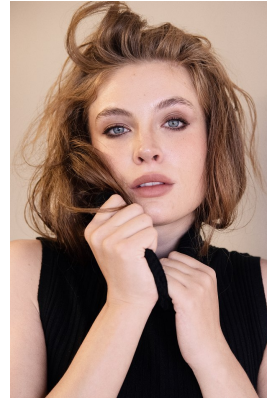

## JAGGRE-BLU VERMAAK

Height: 174cm Bust: 88cm Waist: 62cm Hips: 89cm Shoe: 7 UK Hair: Strawberry Blonde Eyes: Blue

# BOSS MODELS

JOHANNESBURG

JAGGRE-BLU VERMAAK

Height: 174cm Bust: 88cm Waist: 62cm Hips: 89cm Shoe: 7 UK Hair: Strawberry Blonde Eyes: Blue