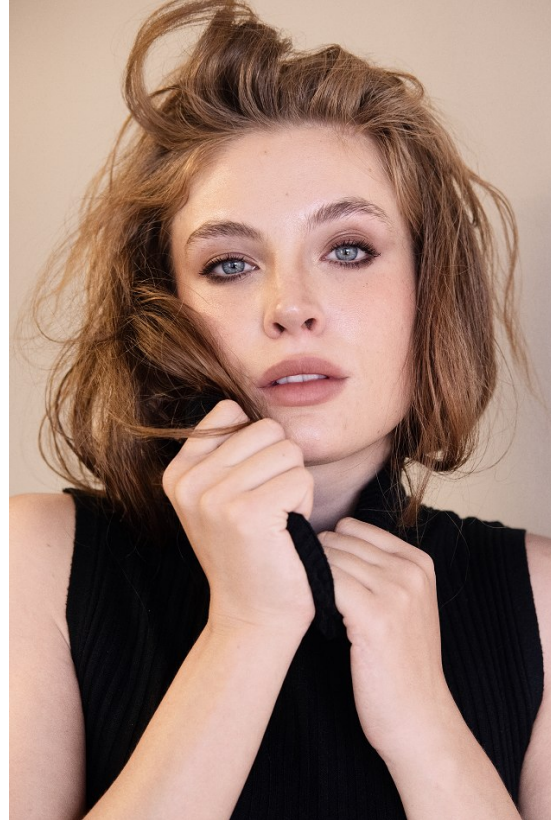

BOSS MODELS

JOHANNESBURG

JAGGRE-BLU VERMAAK

Height: 174cm Bust: 85cm Waist: 62cm Hips: 89cm Shoe: 7 UK Hair: Strawberry Blonde Eyes: Blue